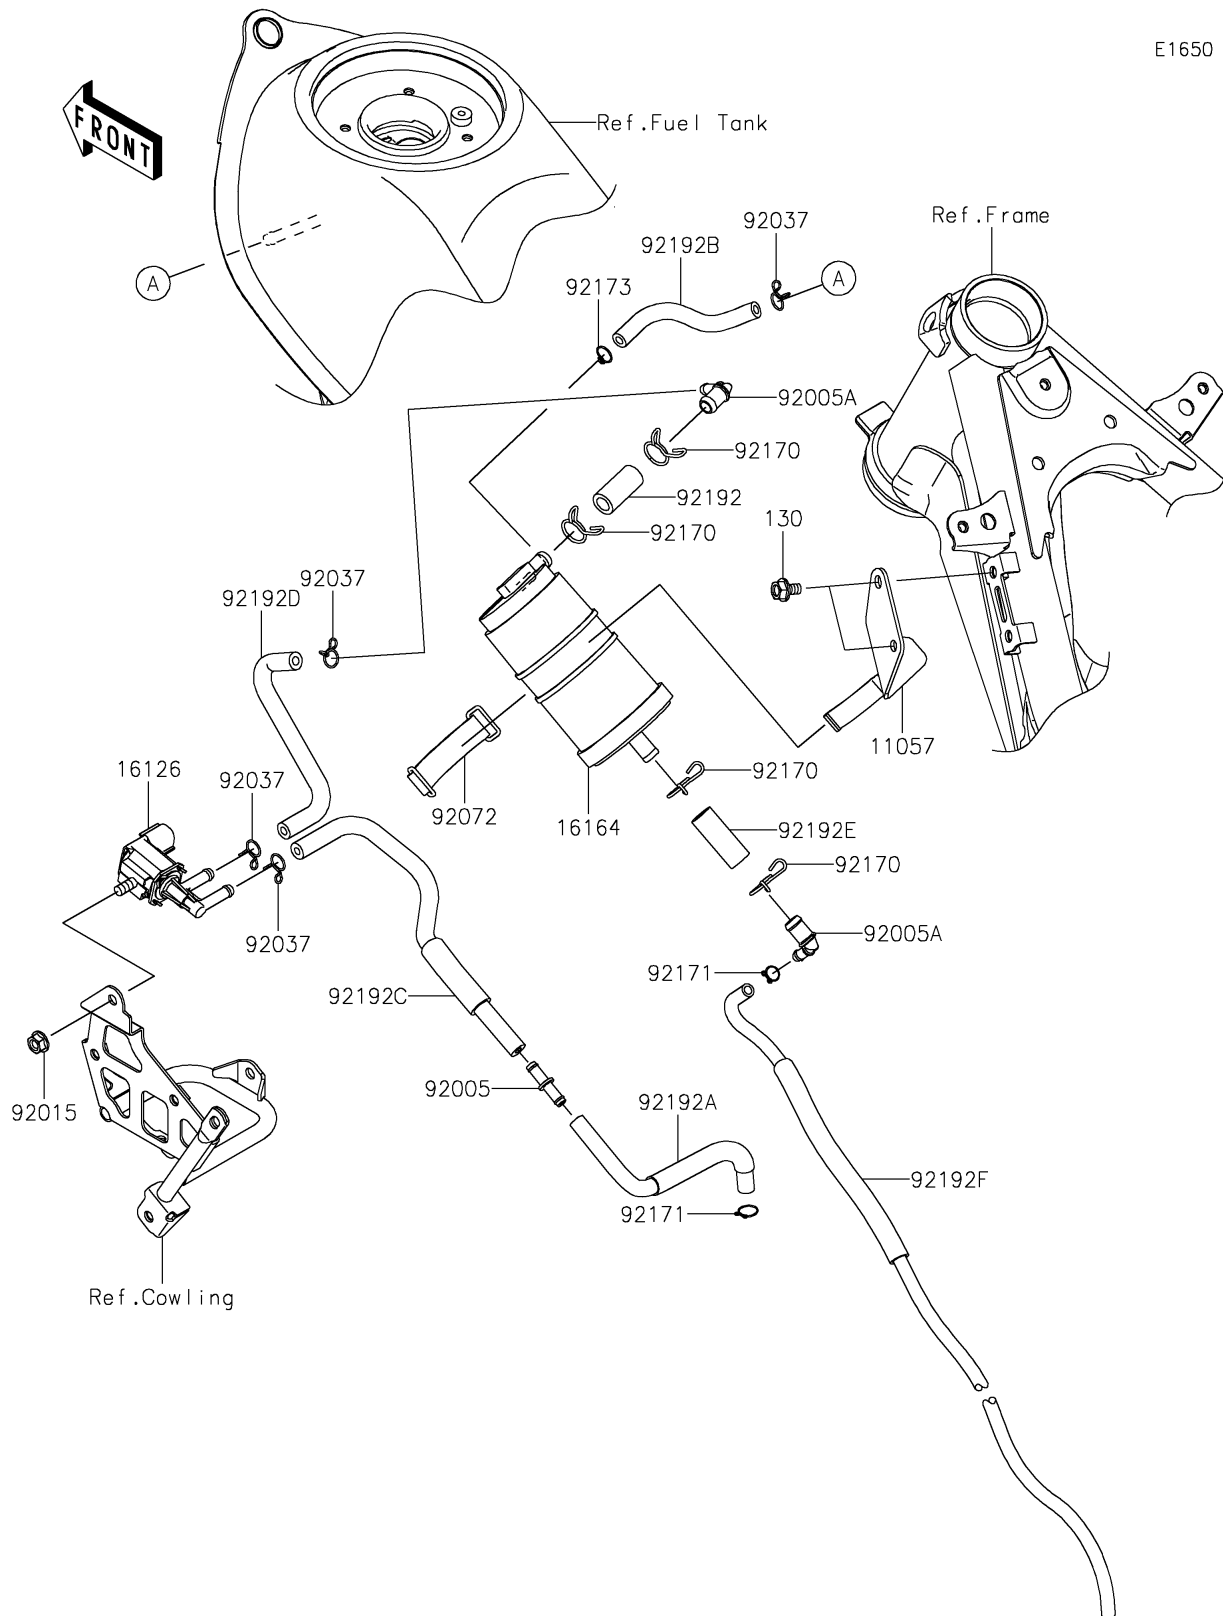

2020 KLX[®] 230 ABS

PARTS DIAGRAM

Fuel Evaporative System(CA)

E1650

2020 KLX[®] 230 ABS

PARTS LIST

Fuel Evaporative System(CA)

ITEM NAME

PART NUMBER

QUANTITY
