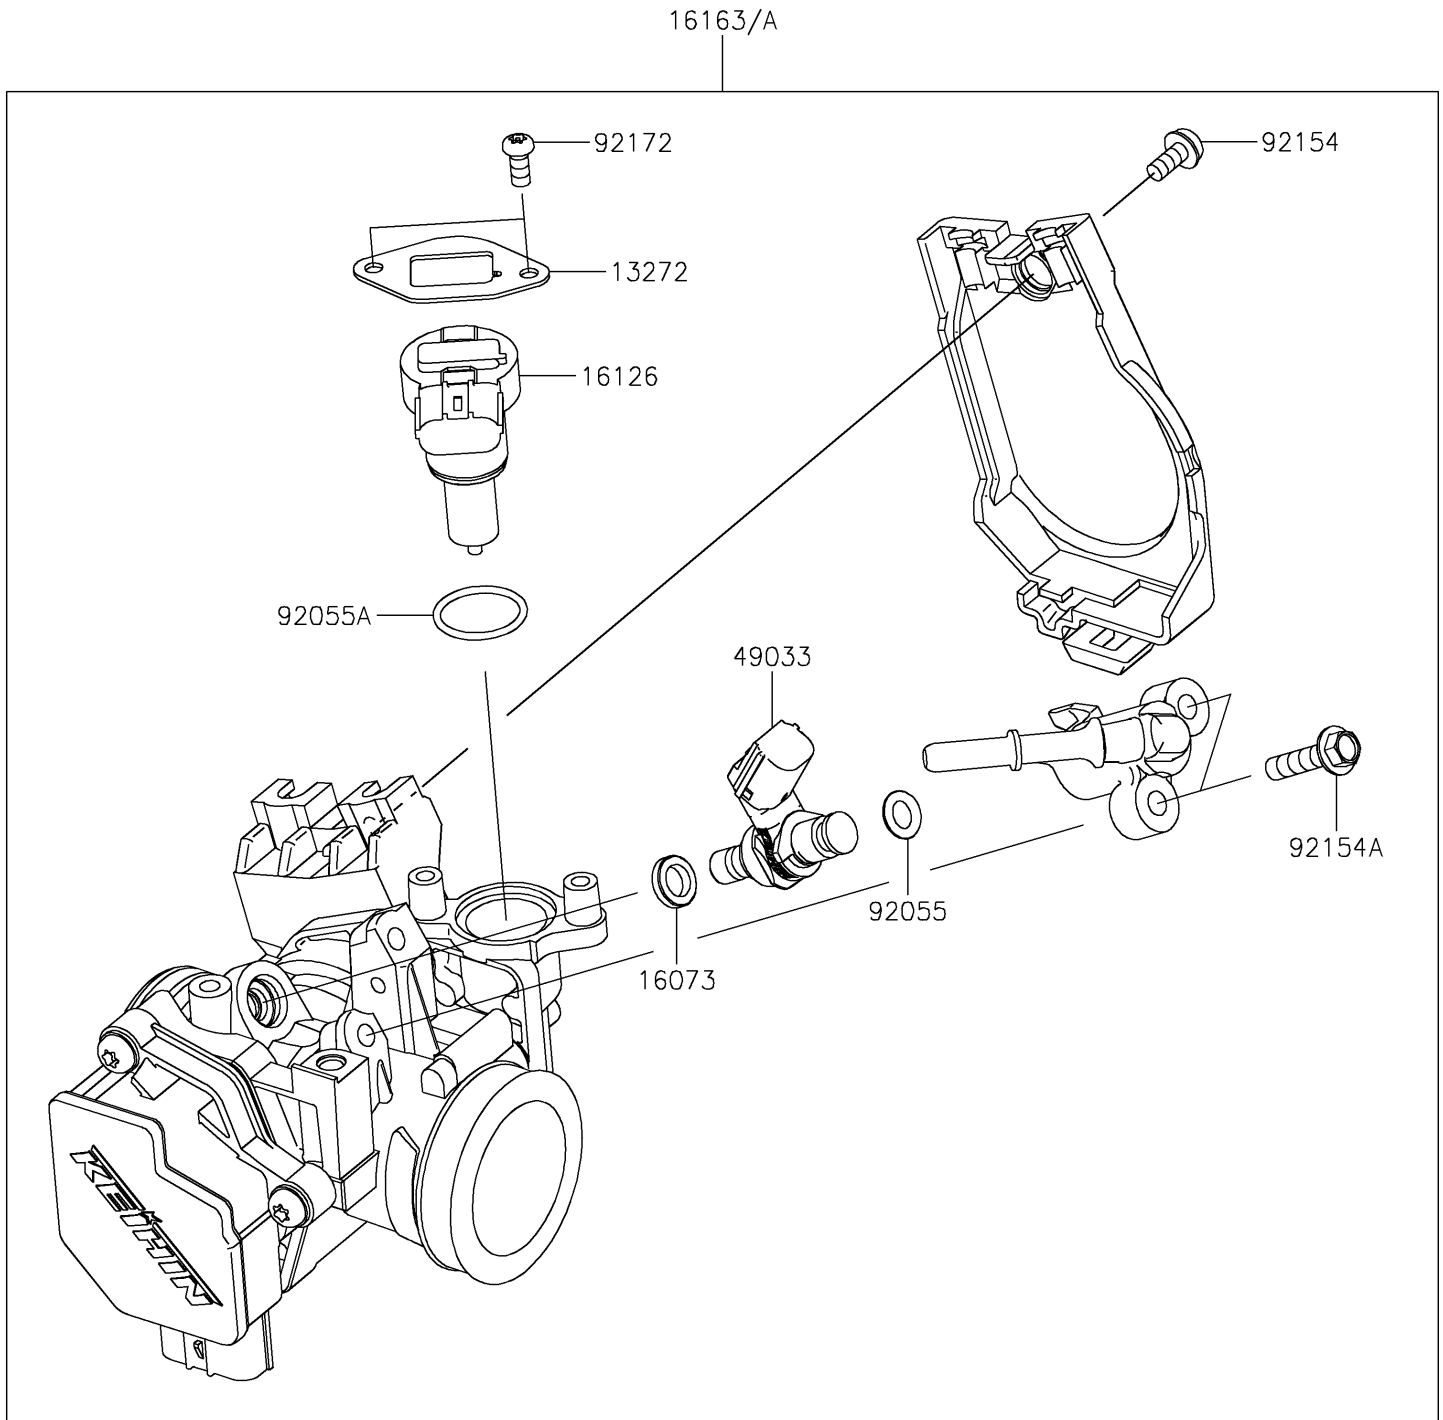

2020 KLX[®] 230 ABS

PARTS DIAGRAM

Throttle

E1510

2020 KLX[®] 230 ABS

PARTS LIST

Throttle

ITEM NAME

PART NUMBER

QUANTITY
