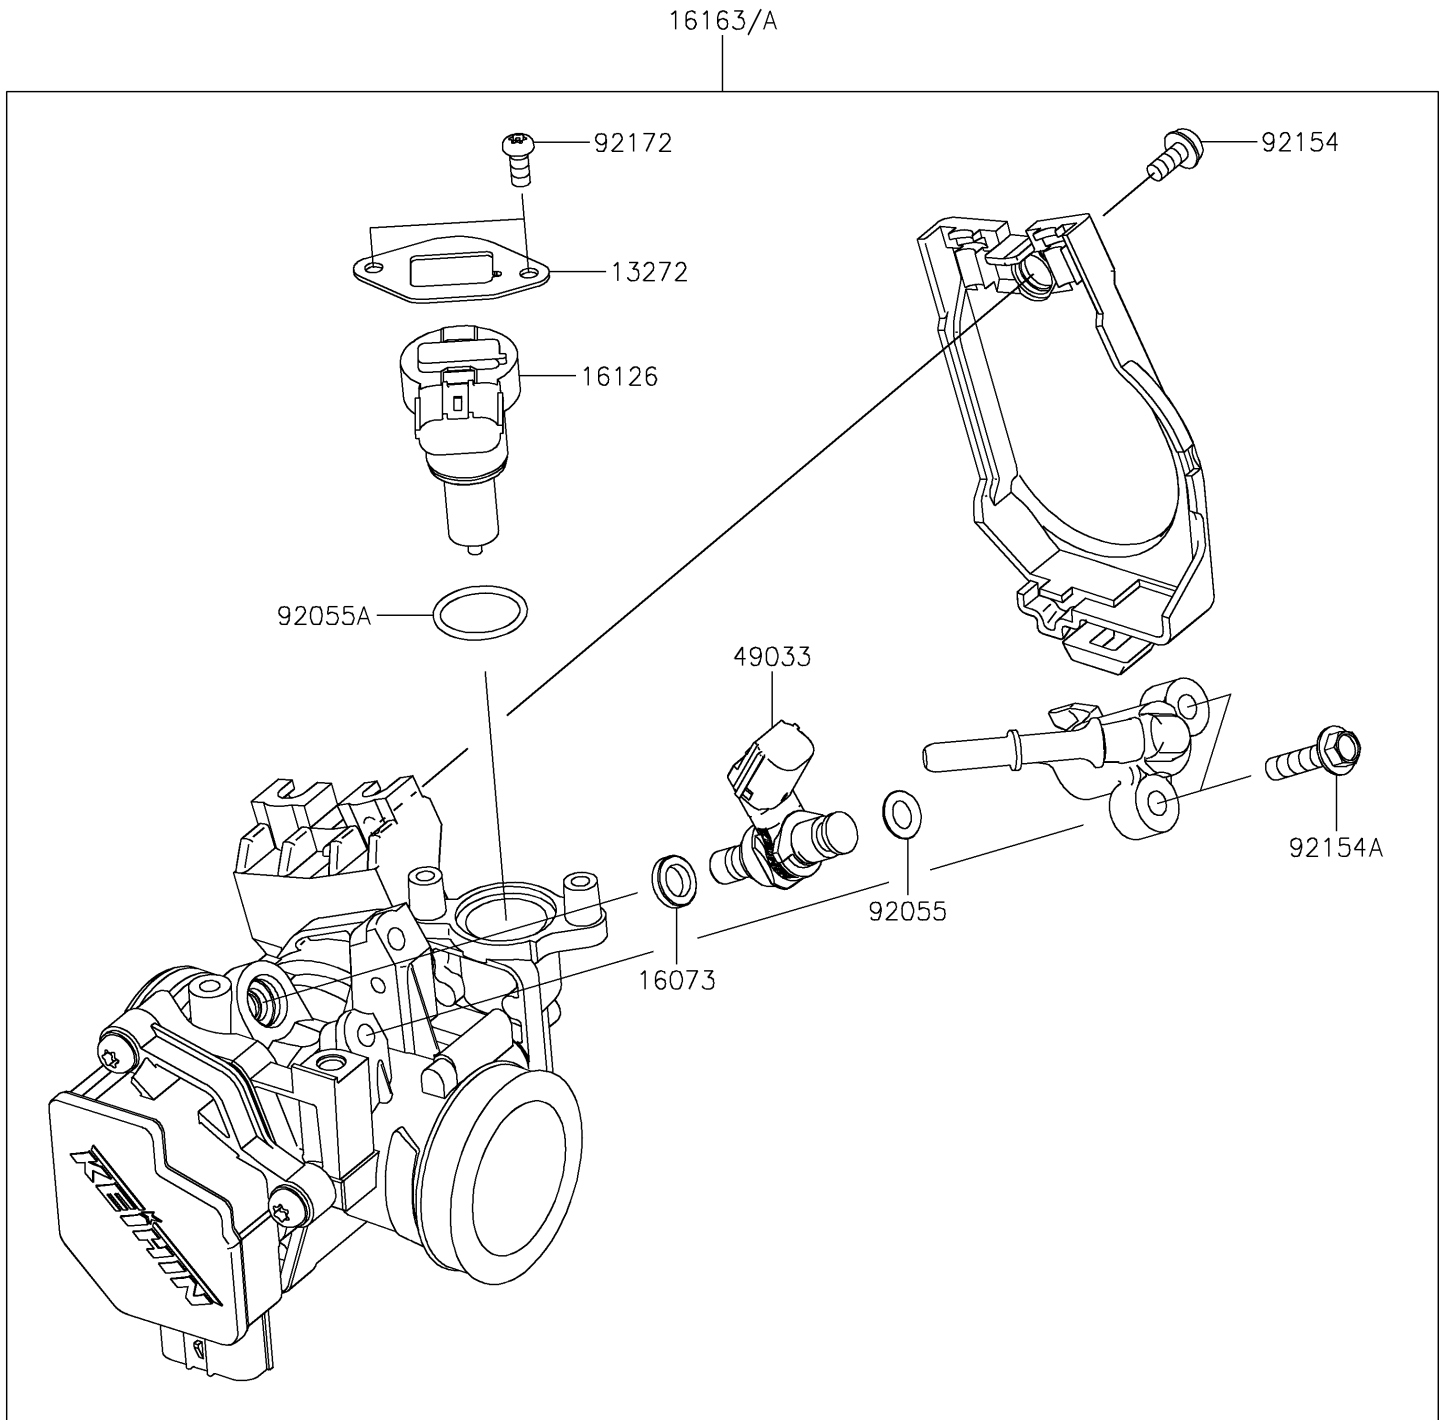

2020 KLX[®] 230 ABS

PARTS DIAGRAM

Throttle

E1510

2020 KLX[®] 230 ABS

PARTS LIST

Throttle

ITEM NAME	PART NUMBER	QUANTITY
PLATE (Ref # 13272)	13272-1862	1
INSULATOR (Ref # 16073)	16073-0821	1
VALVE,ISC (Ref # 16126)	16126-0729	1
THROTTLE-ASSY (Ref # 16163)	16163-0951	1
THROTTLE-ASSY (Ref # 16163A)	16163-0990	1
NOZZLE-INJECTION (Ref # 49033)	49033-0031	1
RING-O,6.3X2.2 (Ref # 92055)	92055-0821	1
RING-O (Ref # 92055A)	92055-0826	1
BOLT (Ref # 92154)	92154-0133	1
BOLT,FLANGED,5X20 (Ref # 92154A)	92154-1559	2
SCREW,TORX (Ref # 92172)	92172-0903	2