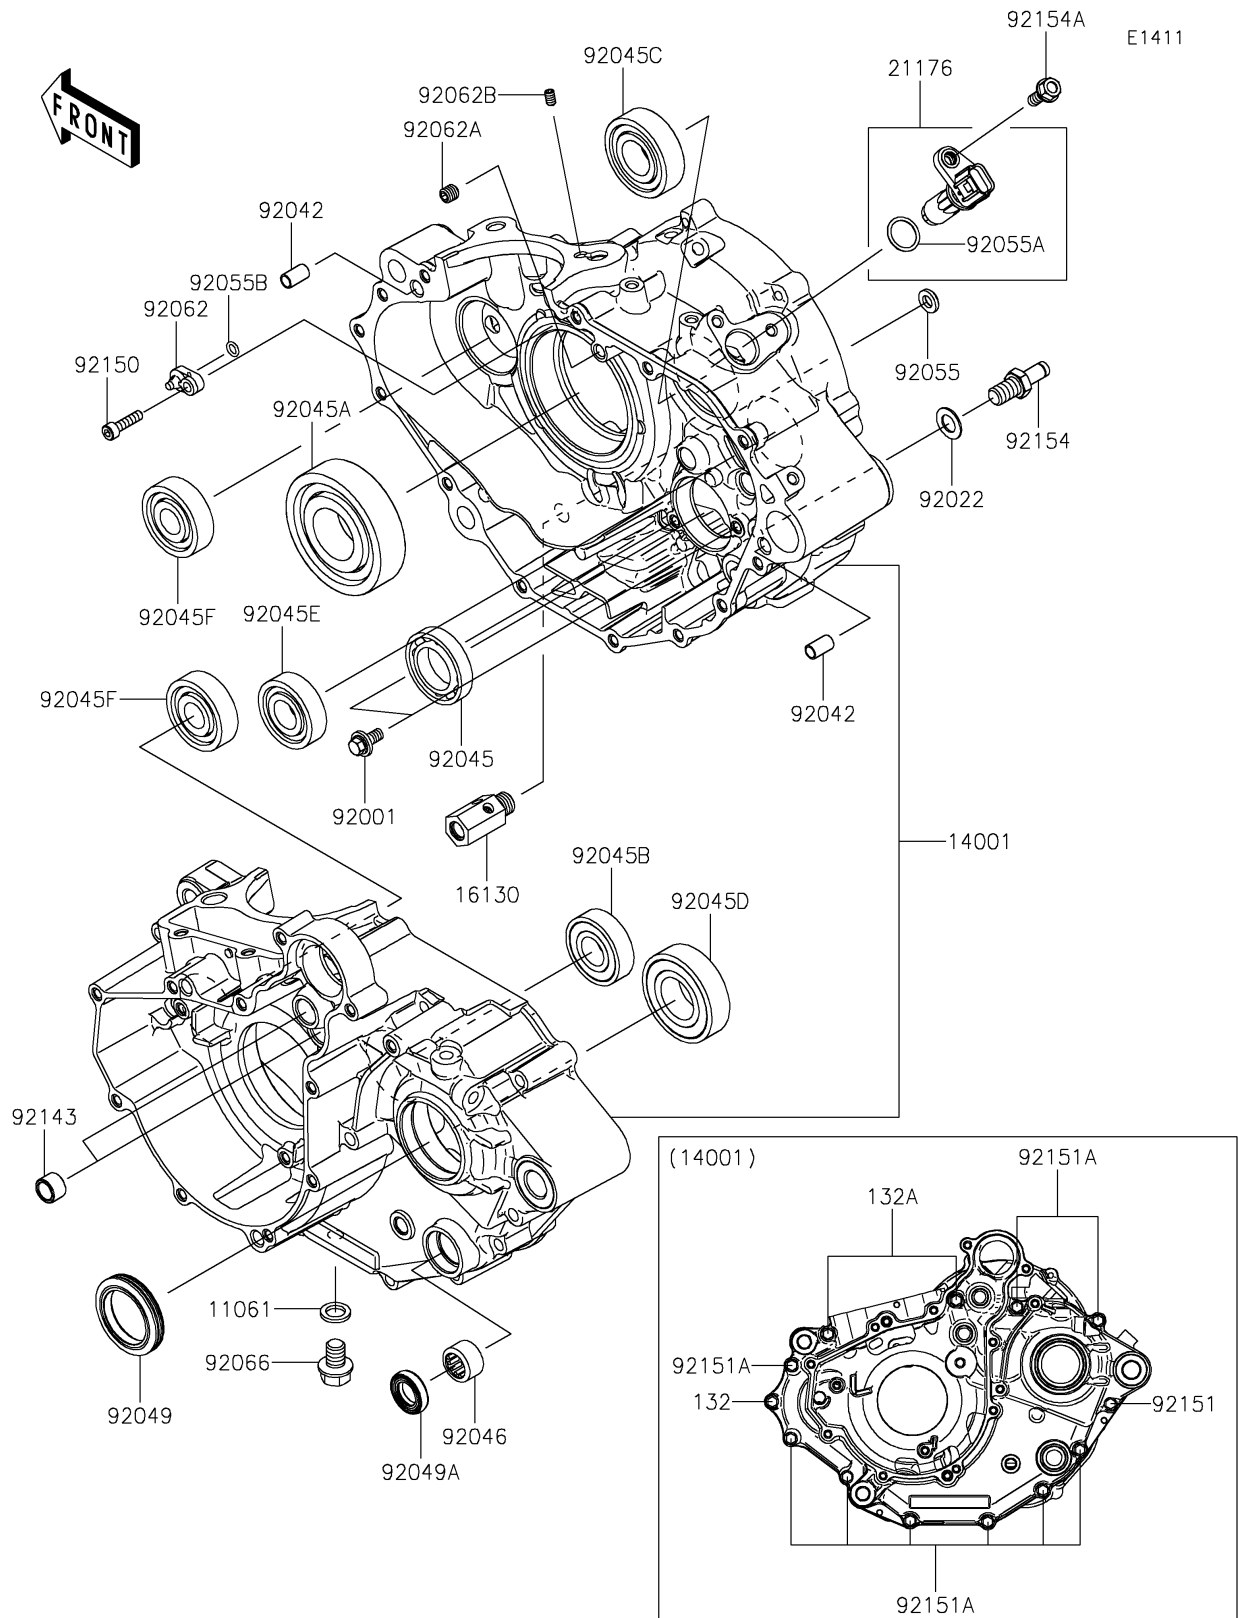

2020 KLX[®] 230 ABS

PARTS DIAGRAM

Crankcase

2020 KLX[®] 230 ABS

PARTS LIST

Crankcase

ITEM NAME

PART NUMBER

QUANTITY
