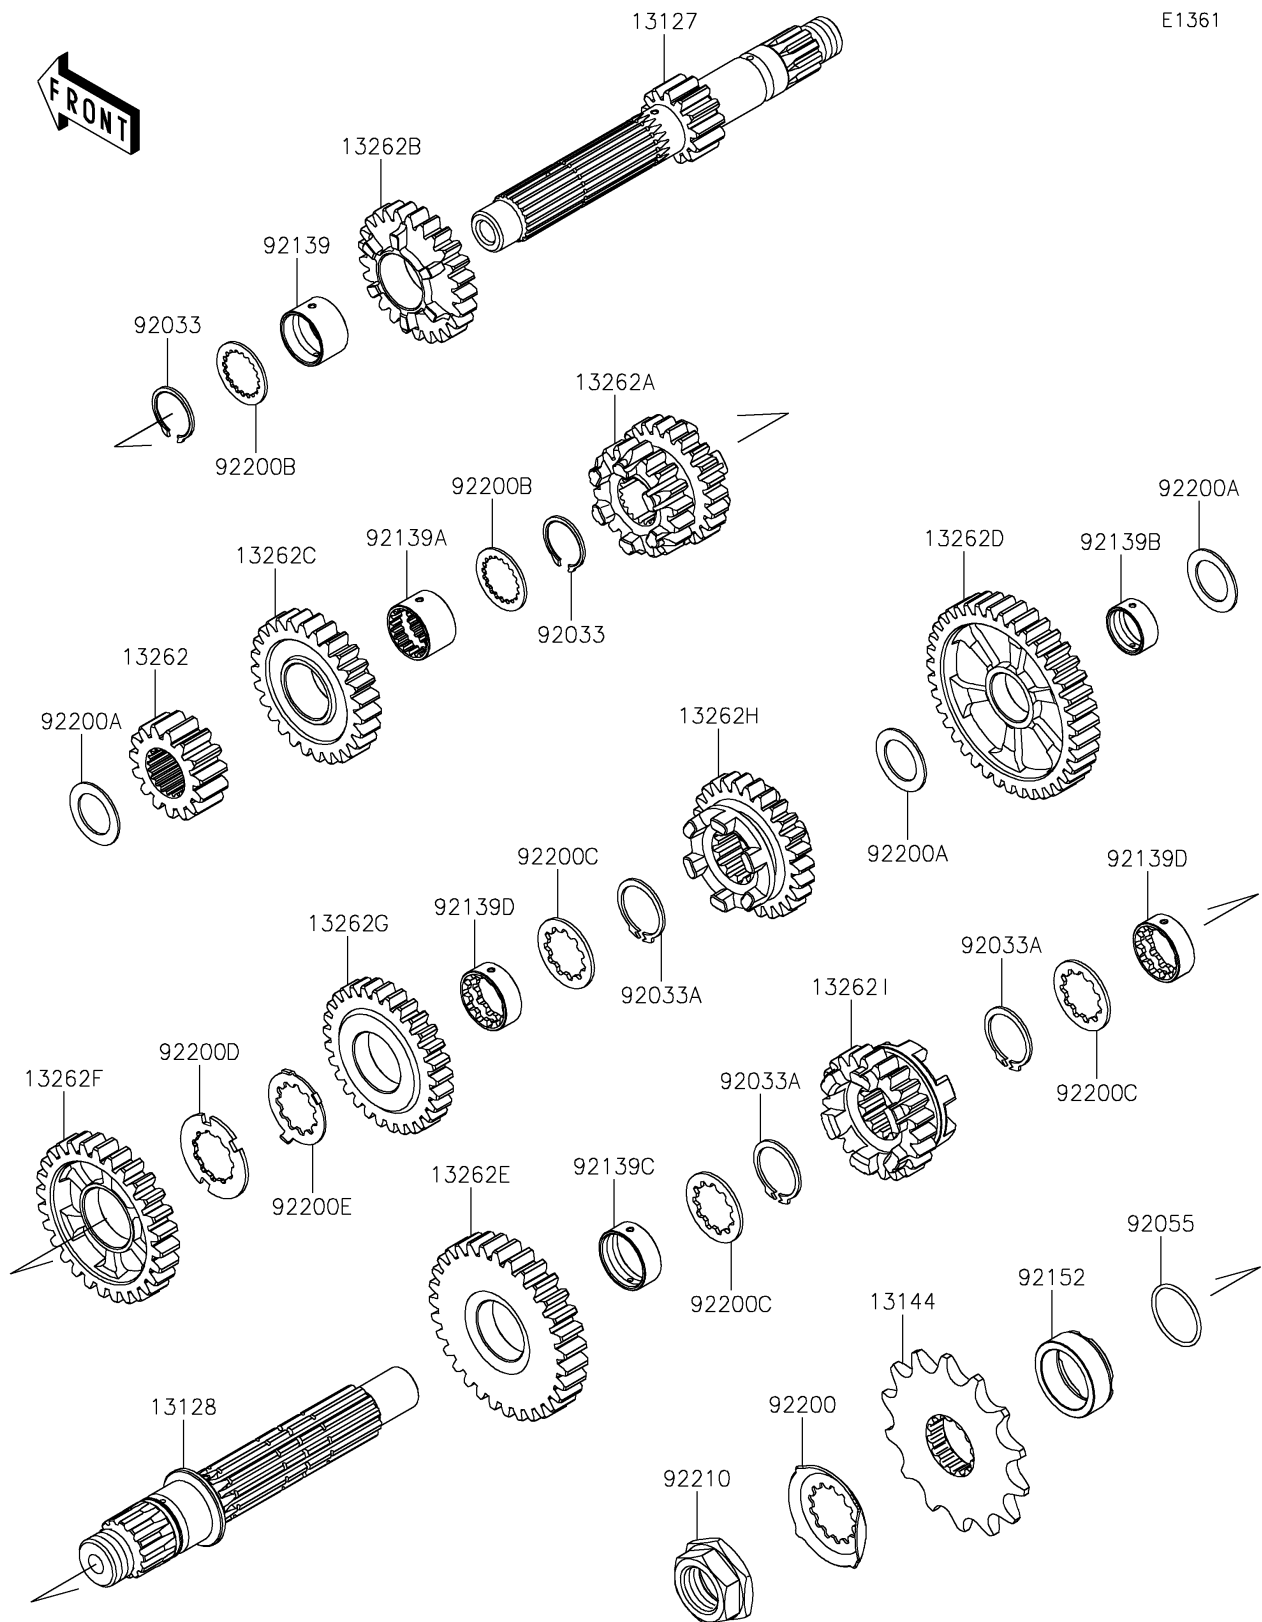

2020 KLX[®] 230 ABS

PARTS DIAGRAM

Transmission

2020 KLX[®] 230 ABS

PARTS LIST

Transmission

ITEM NAME	PART NUMBER	QUANTITY
SHAFT-TRANSMISSION INPUT (Ref # 13127)	13127-0698	1
SHAFT-TRANSMISSION OUTPUT (Ref # 13128)	13128-0712	1
SPROCKET-OUTPUT,14T (Ref # 13144)	13144-0586	1
GEAR,INPUT 2ND,15T (Ref # 13262)	13262-1368	1
GEAR,INPUT 3RD&4TH,18T&23T (Ref # 13262A)	13262-1369	1
GEAR,INPUT 5TH,25T (Ref # 13262B)	13262-1370	1
GEAR,INPUT 6TH,27T (Ref # 13262C)	13262-1371	1
GEAR,OUTPUT LOW,39T (Ref # 13262D)	13262-1372	1
GEAR,OUTPUT 2ND,31T (Ref # 13262E)	13262-1373	1
GEAR,OUTPUT 3RD,28T (Ref # 13262F)	13262-1374	1
GEAR,OUTPUT 4TH,29T (Ref # 13262G)	13262-1375	1
GEAR,OUTPUT 5TH,26T (Ref # 13262H)	13262-1376	1
GEAR,OUTPUT 6TH,23T (Ref # 13262I)	13262-1377	1
RING-SNAP (Ref # 92033)	92033-0798	2
RING-SNAP (Ref # 92033A)	92033-0799	3
RING-O,21.5X1.5 (Ref # 92055)	92055-0196	1
BUSHING,20X23X14 (Ref # 92139)	92139-0917	1
BUSHING,17.9X23X14.5 (Ref # 92139A)	92139-0918	1
BUSHING,17X20X8.5 (Ref # 92139B)	92139-0919	1
BUSHING,22X25X8.5 (Ref # 92139C)	92139-0920	1
BUSHING,18.7X25X8.6 (Ref # 92139D)	92139-0921	2
COLLAR (Ref # 92152)	92152-1350	1
WASHER (Ref # 92200)	92200-1720	1
WASHER,17.2X26X1 (Ref # 92200A)	92200-2223	3
WASHER,20X26X1.2 (Ref # 92200B)	92200-2224	2
WASHER,22.3X29X1.5 (Ref # 92200C)	92200-2226	3
WASHER (Ref # 92200D)	92200-2227	1
WASHER (Ref # 92200E)	92200-2228	1
NUT,20MM (Ref # 92210)	92210-0850	1