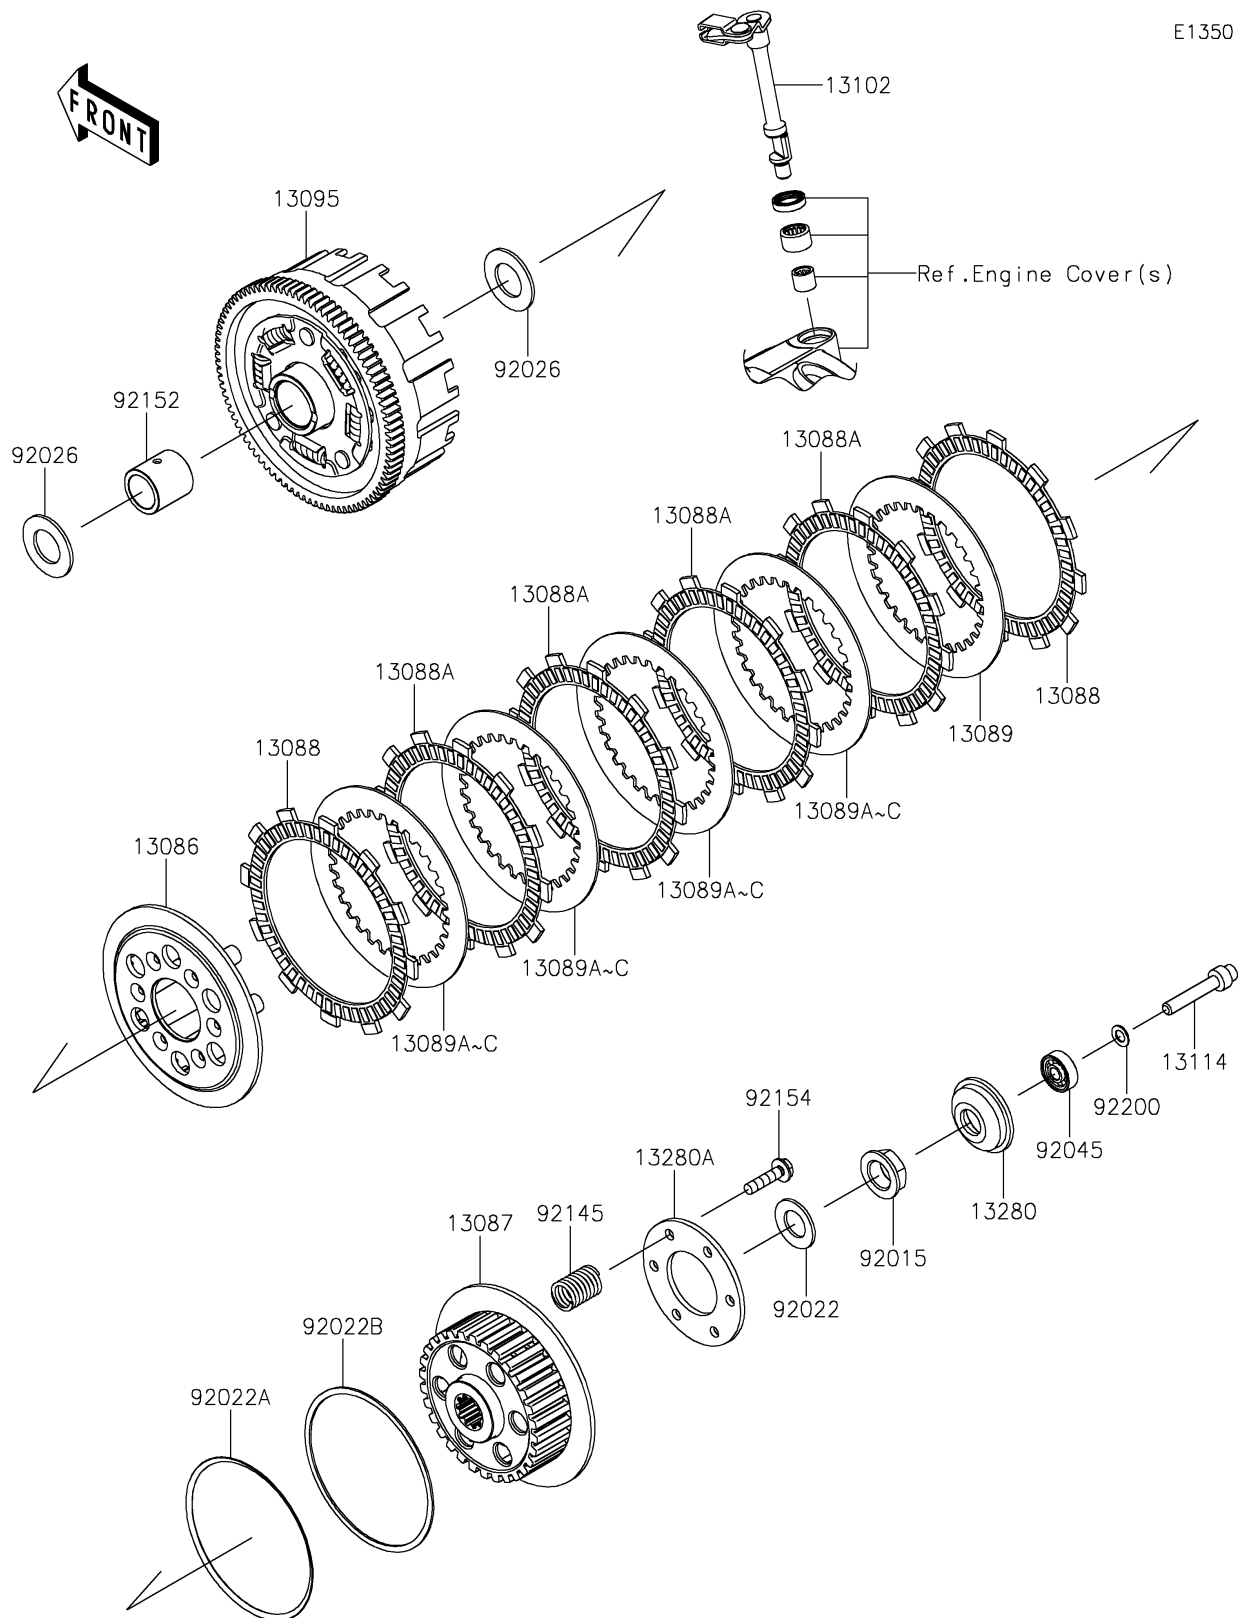

2020 KLX[®] 230 ABS

PARTS DIAGRAM

Clutch

2020 KLX[®] 230 ABS

PARTS LIST

Clutch

ITEM NAME

PART NUMBER

QUANTITY
