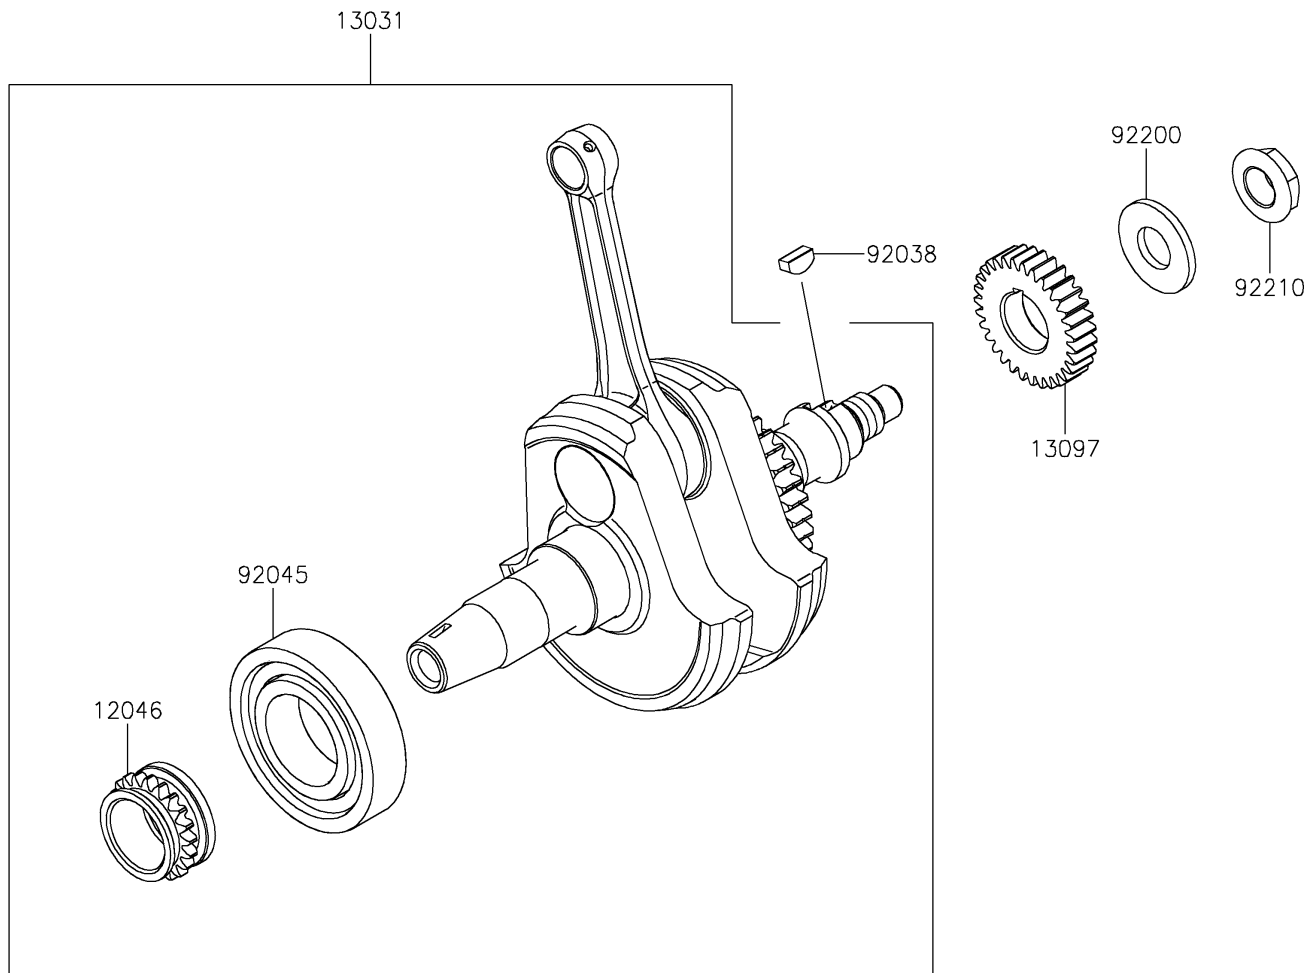

2020 KLX[®] 230 ABS

PARTS DIAGRAM

Crankshaft

E1321

2020 KLX[®] 230 ABS

PARTS LIST

Crankshaft

ITEM NAME

PART NUMBER

QUANTITY
