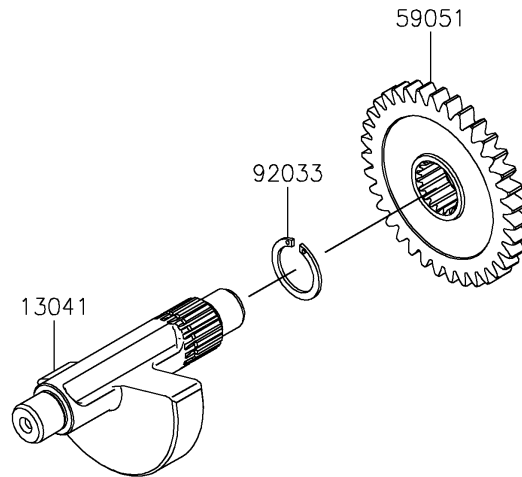

2020 KLX[®] 230 ABS

PARTS DIAGRAM

Crankshaft

E1321

2020 KLX[®] 230 ABS

PARTS LIST

Crankshaft

ITEM NAME

PART NUMBER

QUANTITY
