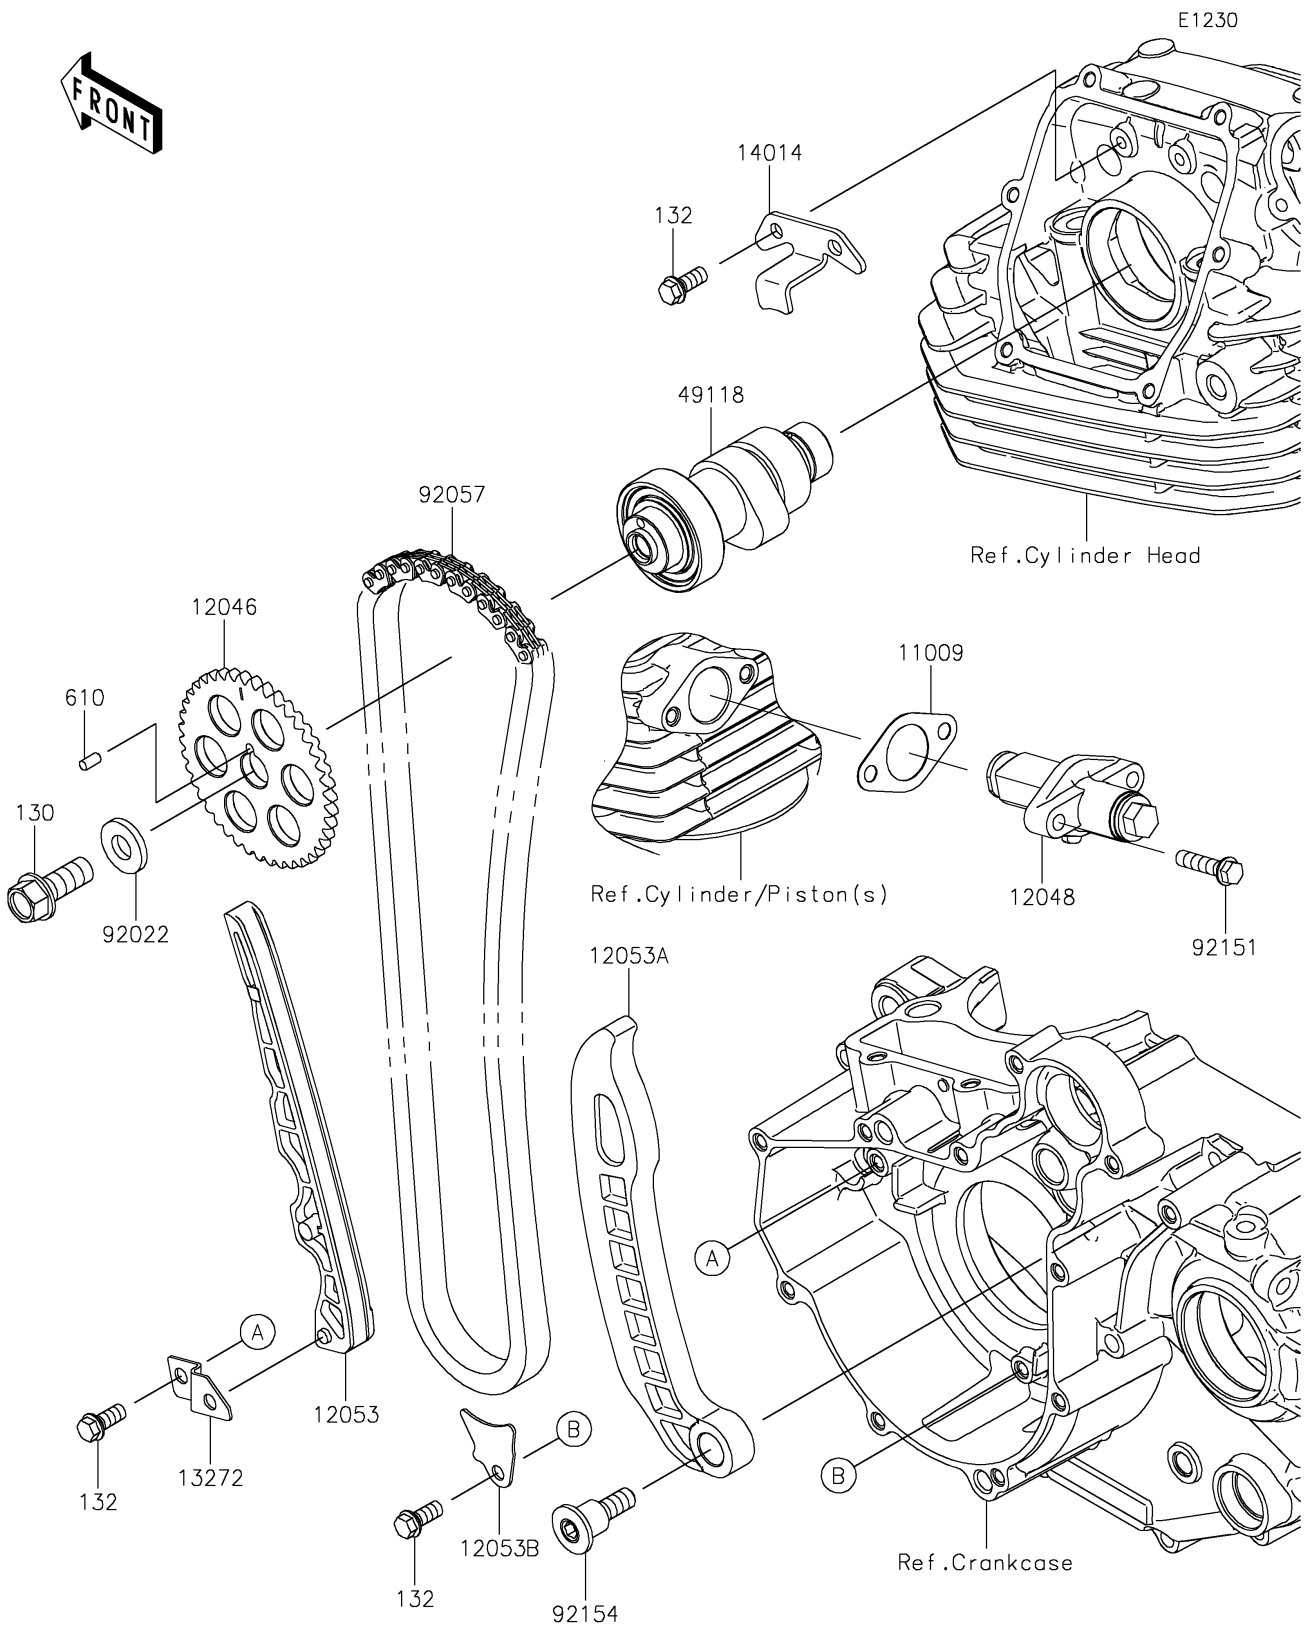

2020 KLX[®] 230 ABS

PARTS DIAGRAM

Camshaft(s)/Tensioner

2020 KLX[®] 230 ABS

PARTS LIST

Camshaft(s)/Tensioner

ITEM NAME

PART NUMBER

QUANTITY
