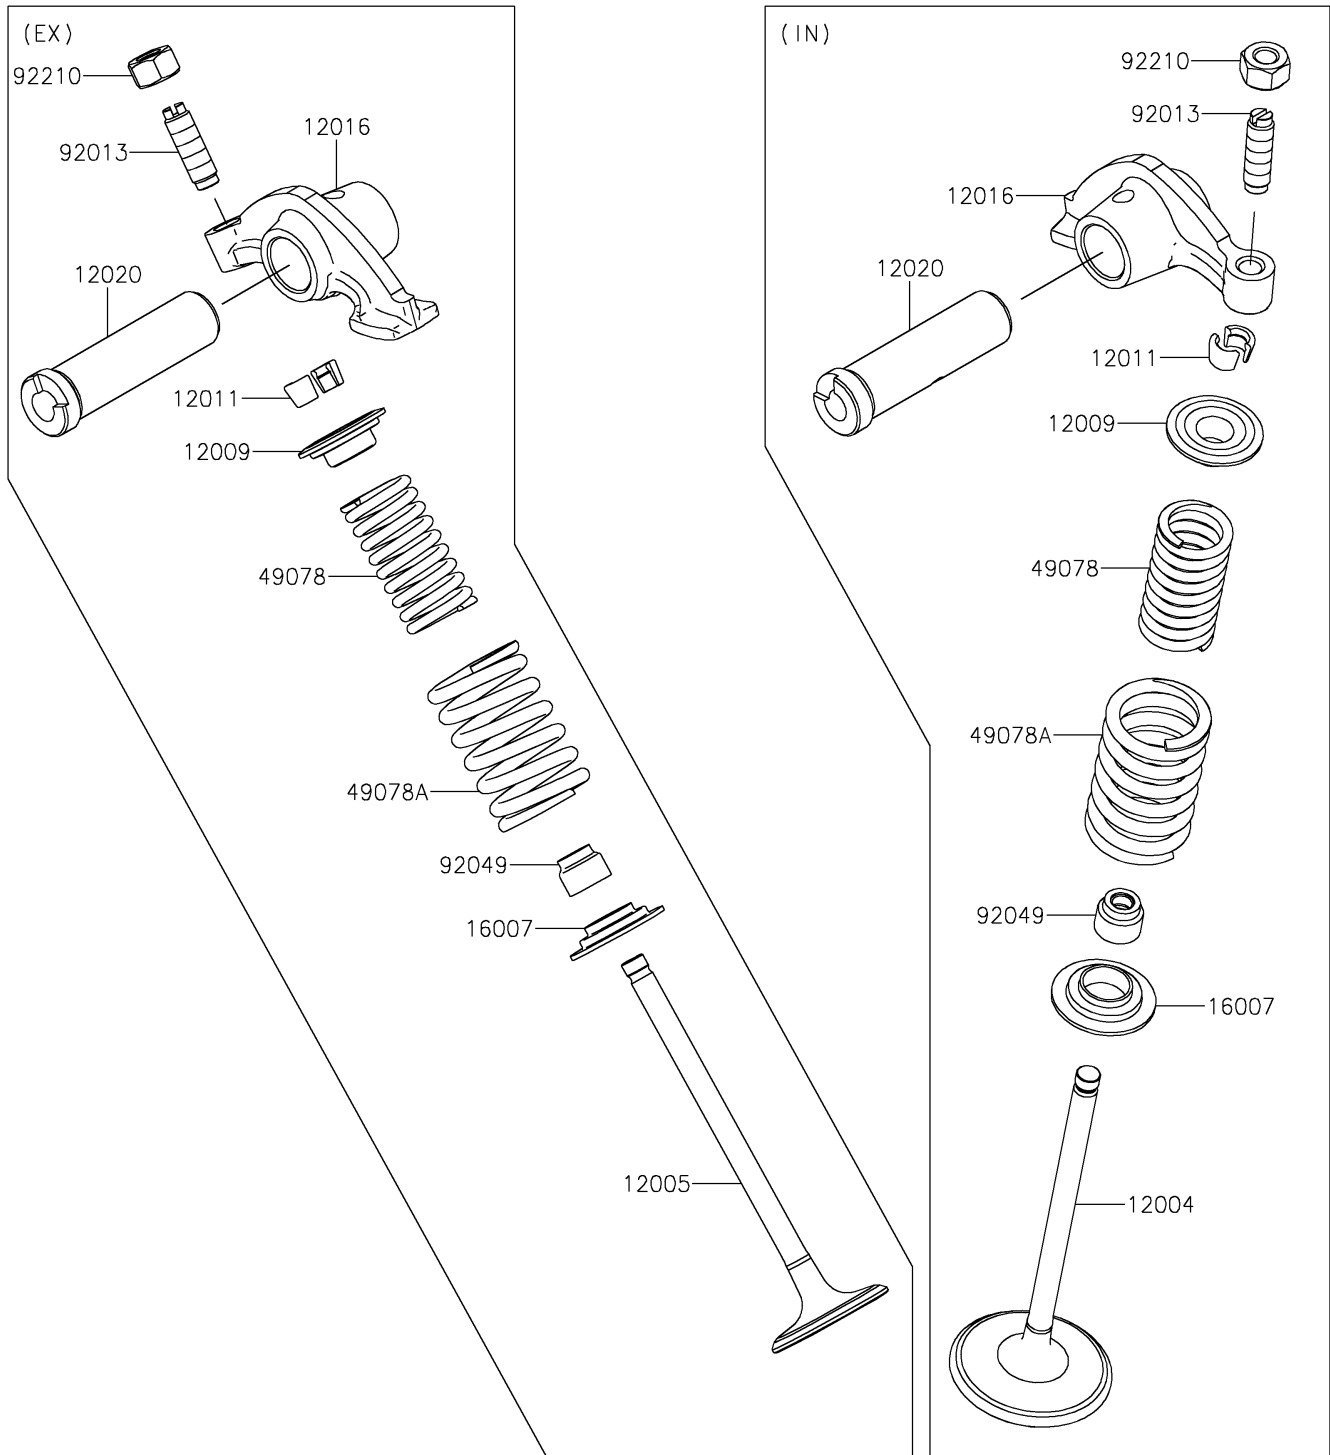

2020 KLX[®] 230 ABS

PARTS DIAGRAM

Valve(s)

E1210

2020 KLX[®] 230 ABS

PARTS LIST

Valve(s)

ITEM NAME	PART NUMBER	QUANTITY
VALVE-INTAKE (Ref # 12004)	12004-0765	1
VALVE-EXHAUST (Ref # 12005)	12005-0790	1
RETAINER-VALVE SPRING (Ref # 12009)	12009-1054	2
COLLET (Ref # 12011)	12011-1003	4
ARM-ROCKER (Ref # 12016)	12016-0728	2
SHAFT-ROCKER (Ref # 12020)	12020-0027	2
SEAT-SPRING (Ref # 16007)	16007-1163	2
SPRING-ENGINE VALVE (Ref # 49078)	49078-0756	2
SPRING-ENGINE VALVE (Ref # 49078A)	49078-0757	2
SCREW,6MM (Ref # 92013)	92013-009	2
SEAL-OIL,RVC2-5.5X8.5X8.3 (Ref # 92049)	92049-1062	2
NUT,6MM (Ref # 92210)	92210-1490	2