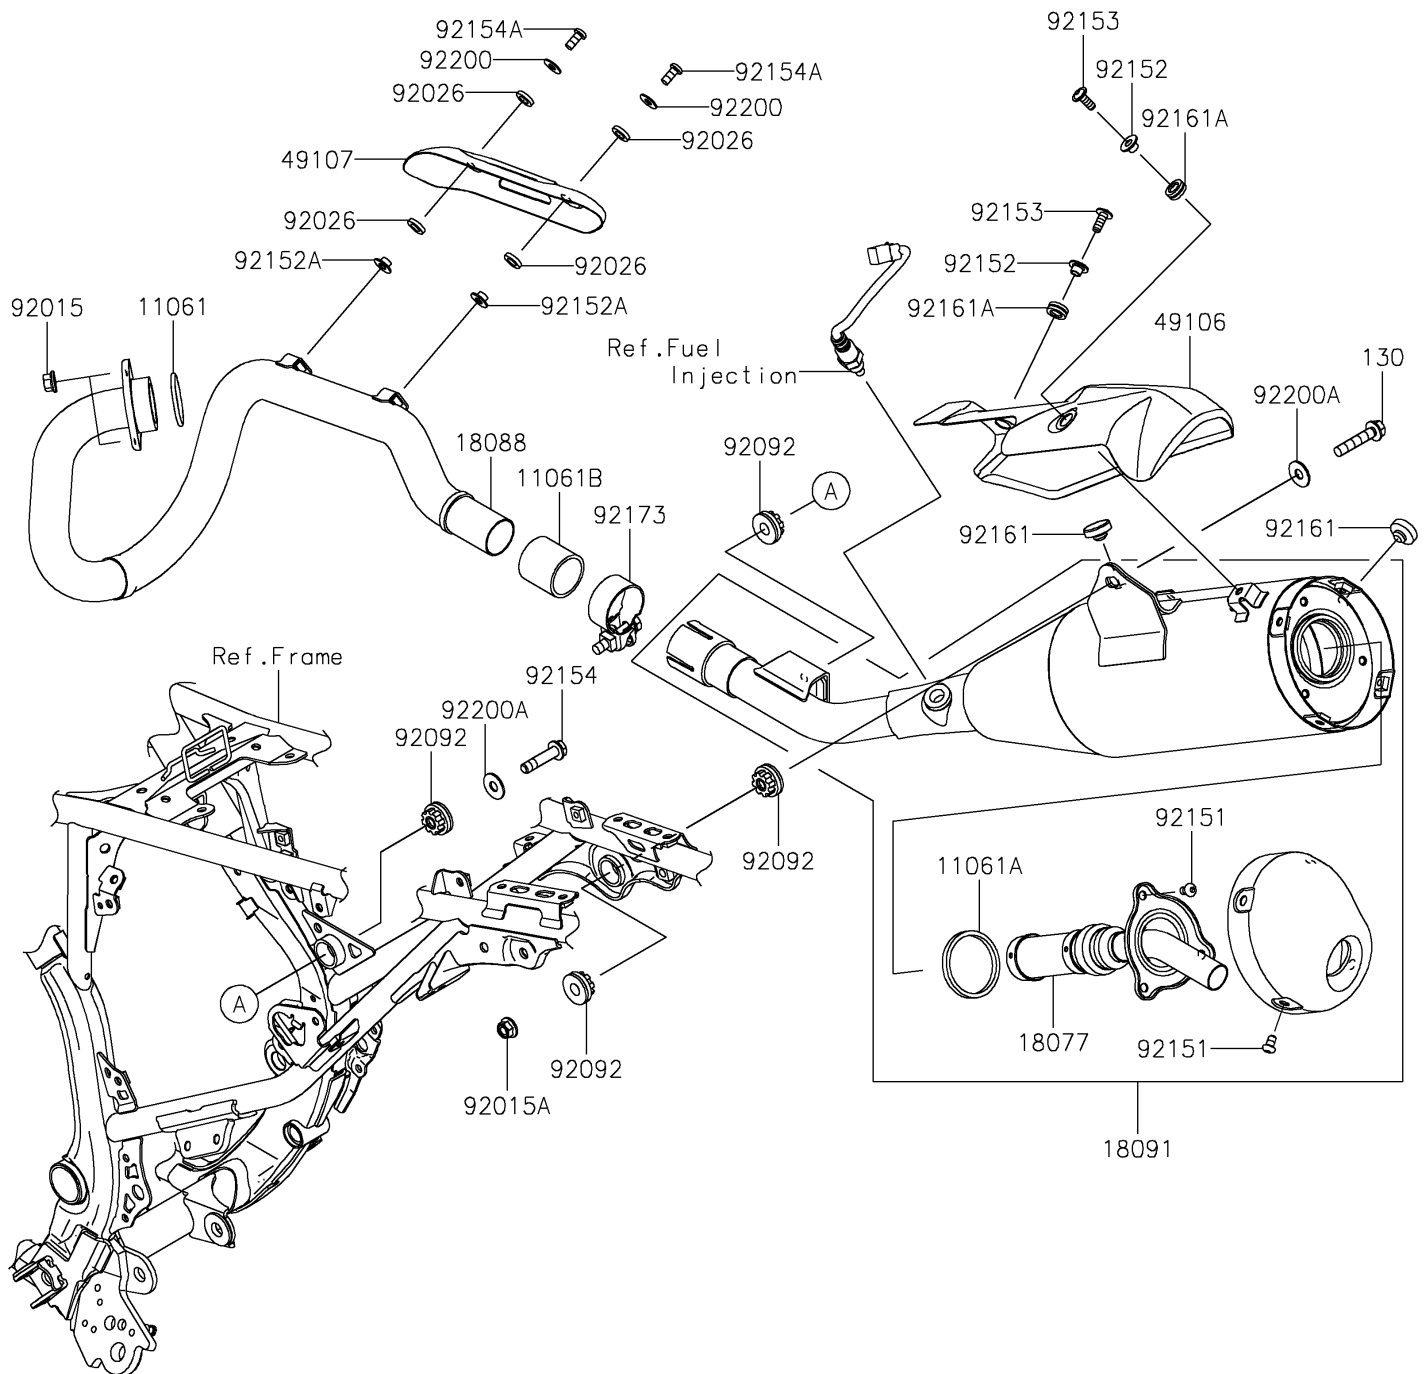

2020 KLX[®] 230 ABS

PARTS DIAGRAM

Muffler(s)

E1140

2020 KLX[®] 230 ABS

PARTS LIST

Muffler(s)

ITEM NAME

PART NUMBER

QUANTITY
