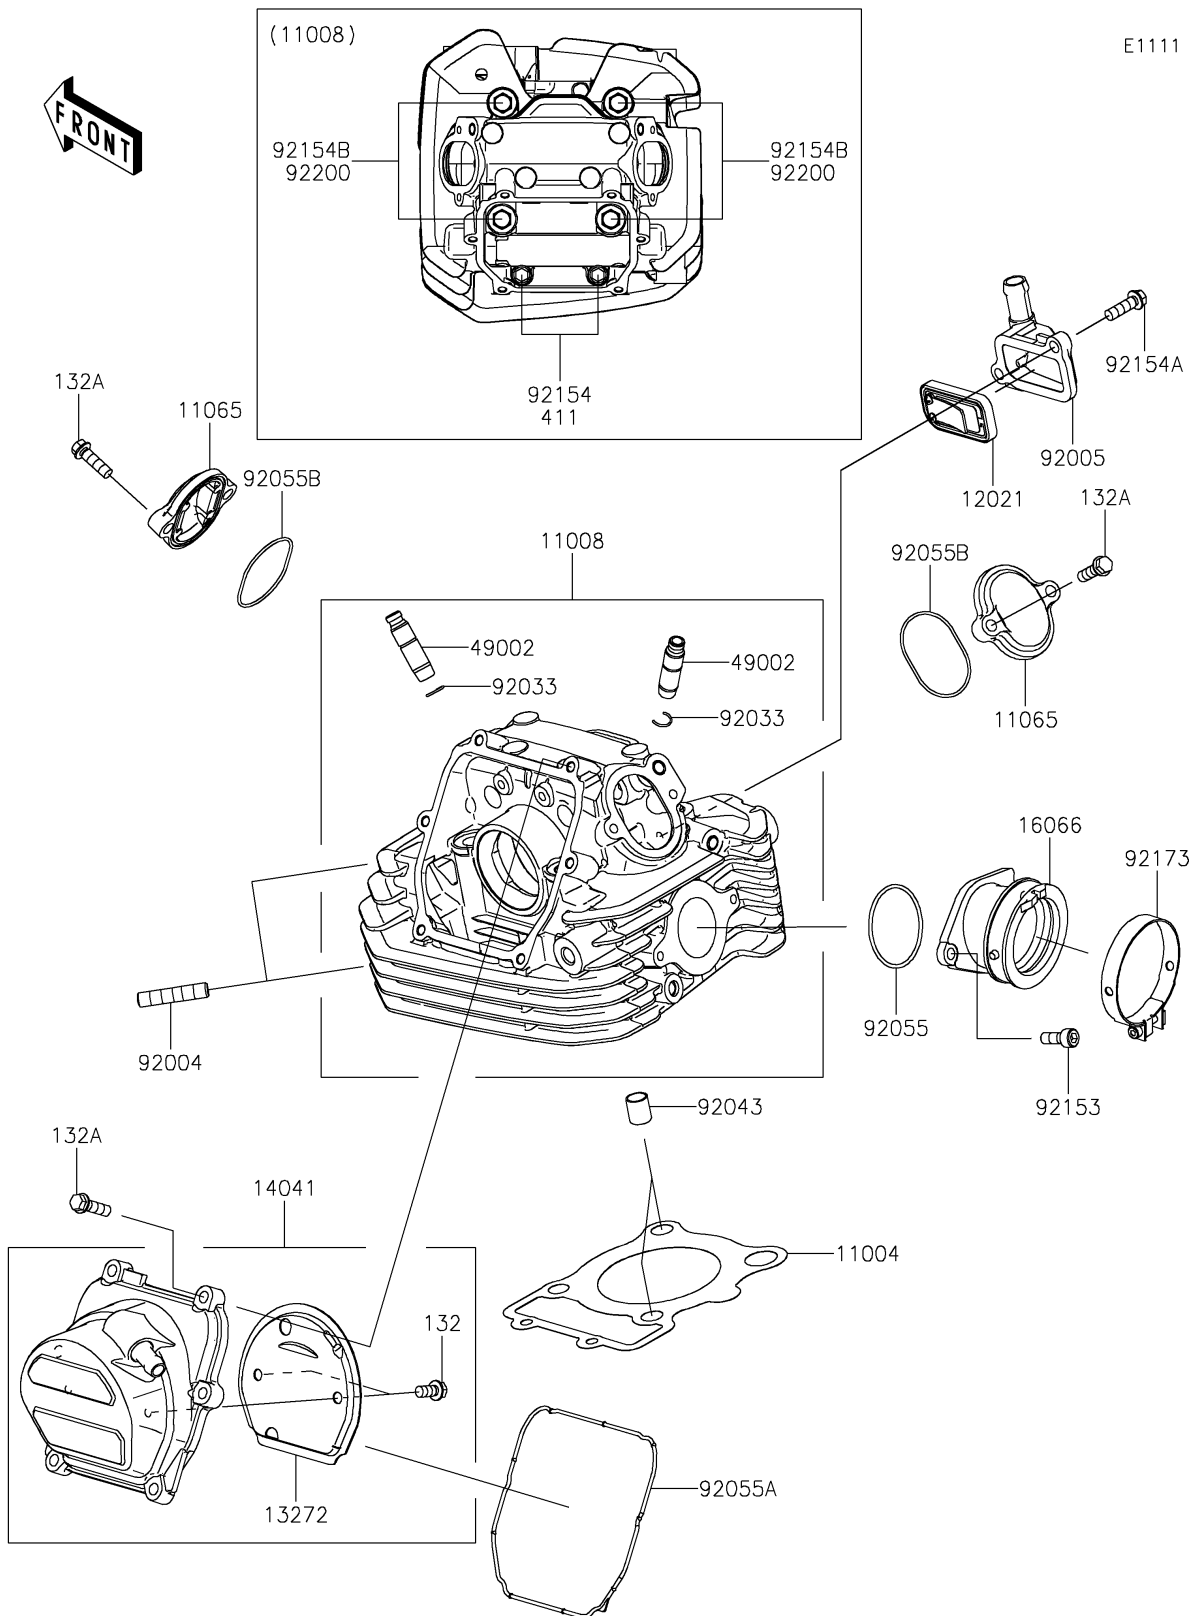

2020 KLX[®] 230 ABS

PARTS DIAGRAM

Cylinder Head

2020 KLX[®] 230 ABS

PARTS LIST

Cylinder Head

ITEM NAME	PART NUMBER	QUANTITY
GASKET-HEAD (Ref # 11004)	11004-0784	1
HEAD-COMP-CYLINDER (Ref # 11008)	11008-0927	1
CAP,VALVE,ADJUSTING (Ref # 11065)	11065-0800	2
VALVE-ASSY-REED (Ref # 12021)	12021-0050	1
BOLT-FLANGED-SMALL,6X12 (Ref # 132)	132BD0612	2
PLATE (Ref # 13272)	13272-2616	1
BOLT-FLANGED-SMALL,6X20 (Ref # 132A)	132BD0620	10
COVER-COMP,CAM CHAIN (Ref # 14041)	14041-0619	1
HOLDER-THROTTLE BODY (Ref # 16066)	16066-0021	1
WASHER-PLAIN,6MM (Ref # 411)	411AA0600	2
GUIDE-VALVE (Ref # 49002)	49002-0047	2
STUD,8X25 (Ref # 92004)	92004-0731	2
FITTING (Ref # 92005)	92005-0911	1
RING-SNAP (Ref # 92033)	92033-1247	2
PIN,10.1X12X14 (Ref # 92043)	92043-4009	2
RING-O,42X1.9 (Ref # 92055)	92055-0186	1
RING-O (Ref # 92055A)	92055-0897	1
RING-O,ADJUST CAP (Ref # 92055B)	92055-1655	2
BOLT,SOCKET,6X16 (Ref # 92153)	92153-1344	2
BOLT,FLANGED,6X130 (Ref # 92154)	92154-0993	2
BOLT,FLANGED,6X20 (Ref # 92154A)	92154-3802	2
BOLT,FLANGED,10X190 (Ref # 92154B)	92154-3910	4
CLAMP (Ref # 92173)	92173-2191	1
WASHER,10.5X19X2.3 (Ref # 92200)	92200-0257	4