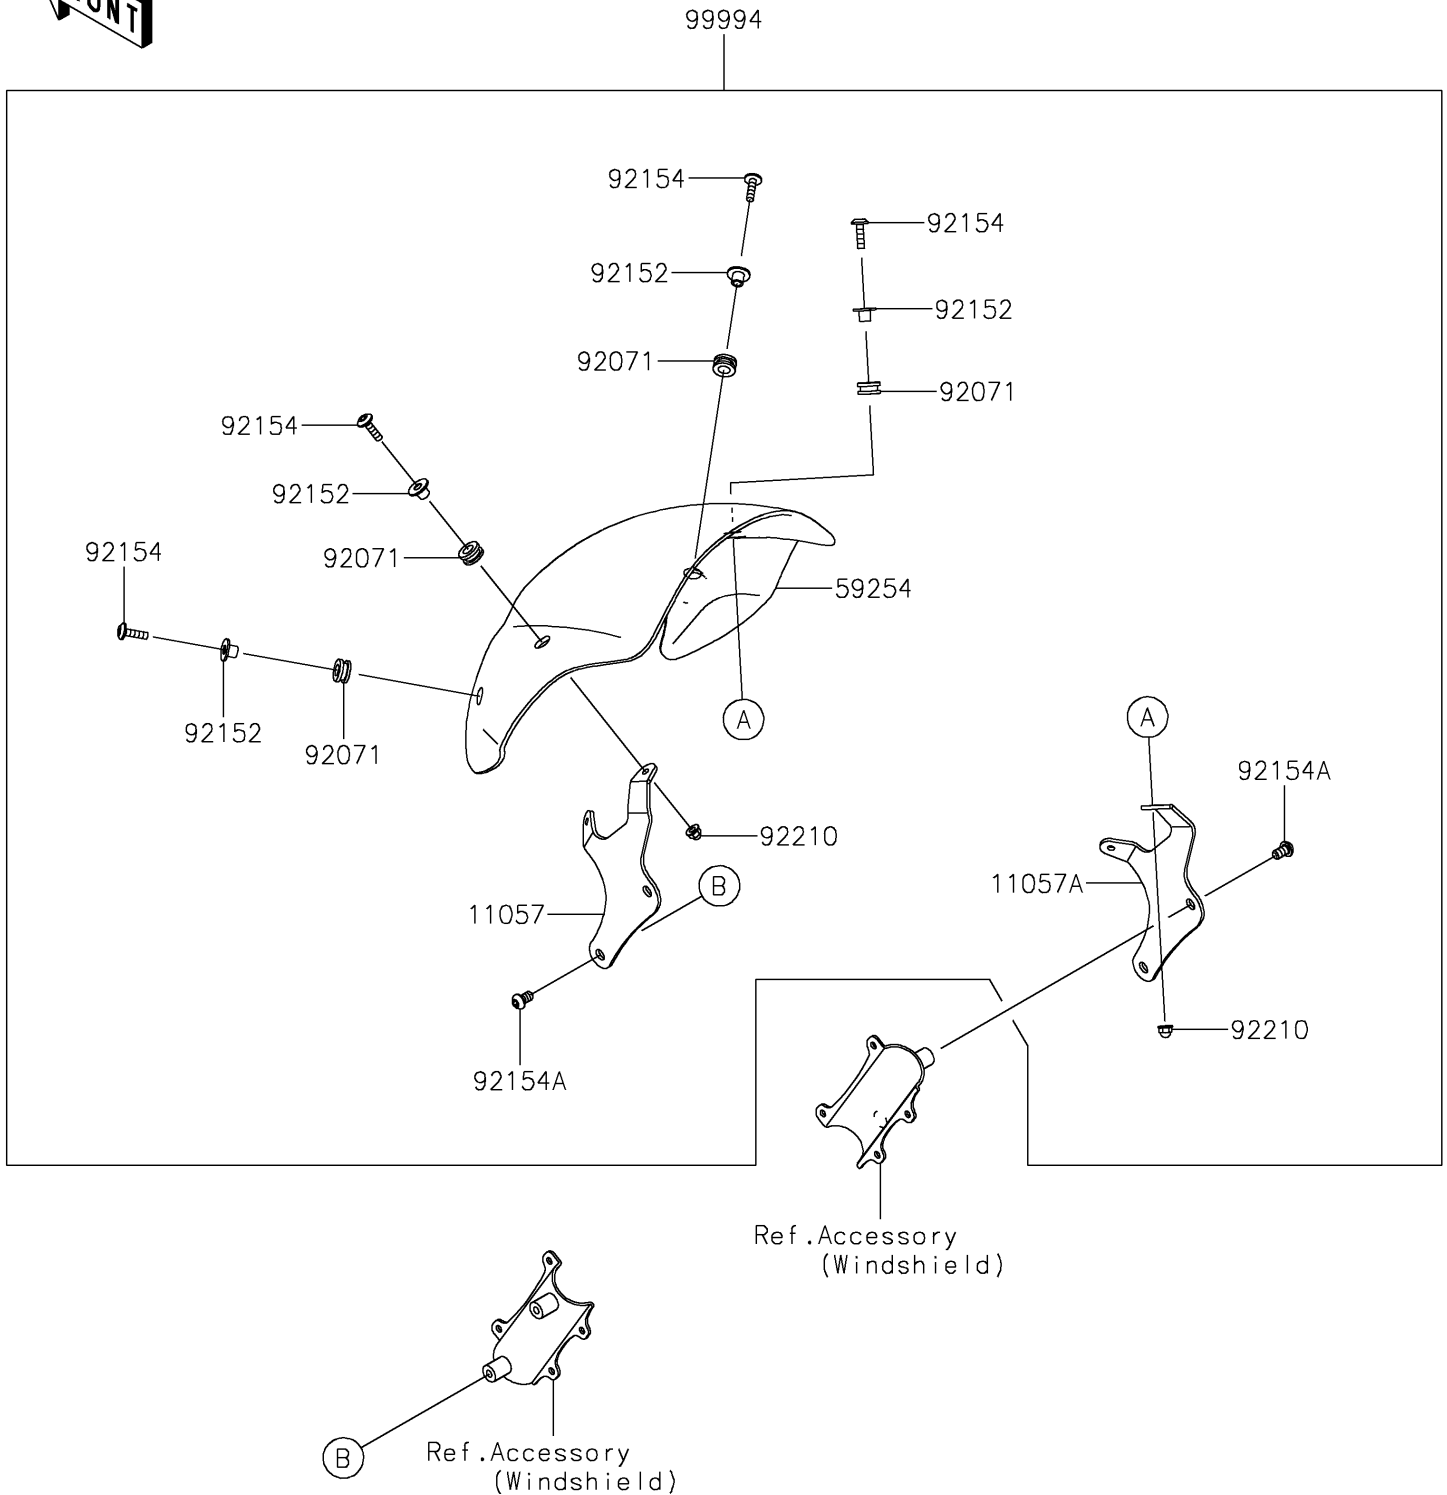

# 2020 VULCAN® S ABS SE

## PARTS DIAGRAM

## PARTS LIST

Accessory(Cafe Deflector)

**ITEM NAME**

**PART NUMBER**

**QUANTITY**

---