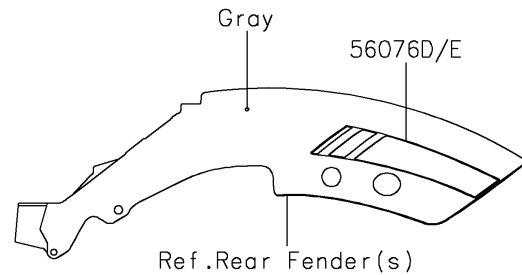

2020 VULCAN® S ABS SE

PARTS DIAGRAM

Decals(Gray)(DLF/DLFA)

F2861C

2020 VULCAN[®] S ABS SE

PARTS LIST

Decals(Gray)(DLF/DLFA)

ITEM NAME

PART NUMBER

QUANTITY
