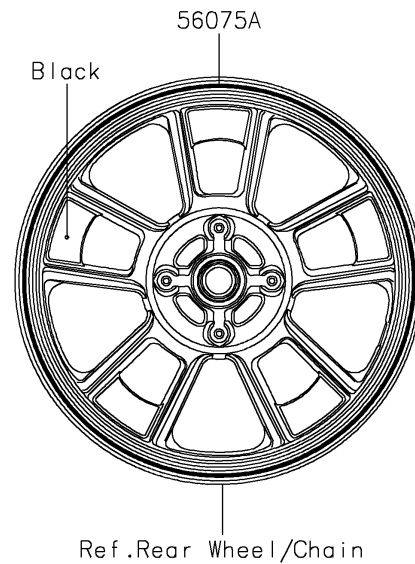

2020 VULCAN® S ABS SE

PARTS DIAGRAM

Decals(Gray)(DLF/DLFA)

F2861C

2020 VULCAN[®] S ABS SE

PARTS LIST

Decals(Gray)(DLF/DLFA)

ITEM NAME

PART NUMBER

QUANTITY
