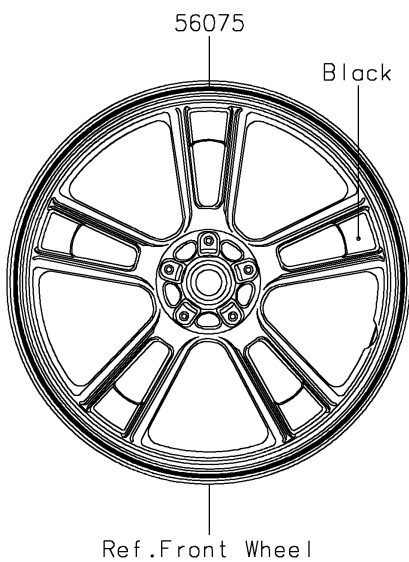

2020 VULCAN® S ABS SE

PARTS DIAGRAM

Decals(Gray)(DLF/DLFA)

F2861C

2020 VULCAN[®] S ABS SE

PARTS LIST

Decals(Gray)(DLF/DLFA)

ITEM NAME

PART NUMBER

QUANTITY
