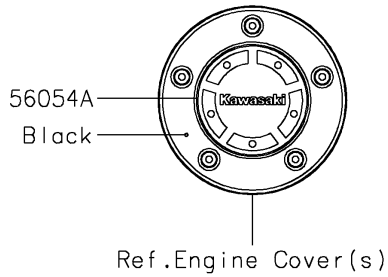

2020 VULCAN® S ABS SE

PARTS DIAGRAM

Decals(Gray)(DLF/DLFA)

F2861C

2020 VULCAN[®] S ABS SE

PARTS LIST

Decals(Gray)(DLF/DLFA)

ITEM NAME

PART NUMBER

QUANTITY
