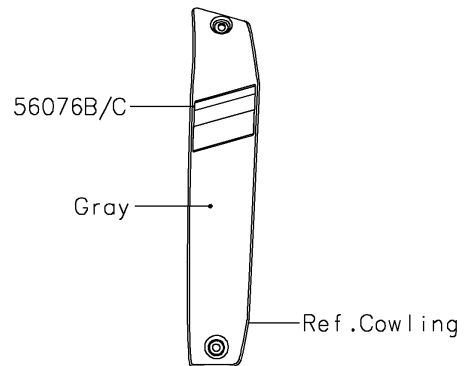

2020 VULCAN® S ABS SE

PARTS DIAGRAM

Decals(Gray)(DLF/DLFA)

F2861C

2020 VULCAN[®] S ABS SE

PARTS LIST

Decals(Gray)(DLF/DLFA)

ITEM NAME

PART NUMBER

QUANTITY
