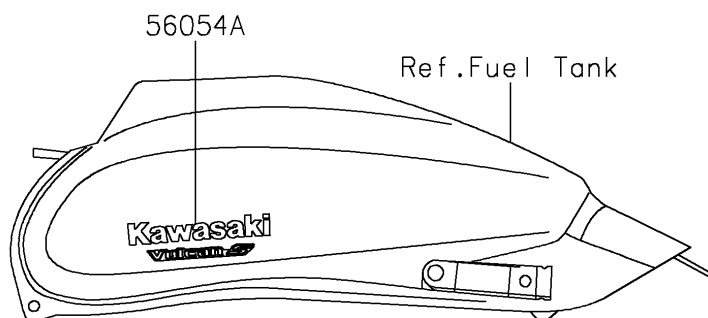

2019 VULCAN® S ABS

PARTS DIAGRAM

Decals(M.F.S.Black)(DKF/DLF)

F2861

2019 VULCAN[®] S ABS

PARTS LIST

Decals(M.F.S.Black)(DKF/DLF)

ITEM NAME

PART NUMBER

QUANTITY
