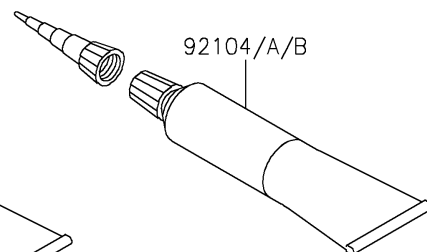

2020 VULCAN® S ABS

PARTS DIAGRAM

Owner's Tools

F2810

2020 VULCAN® S ABS

PARTS LIST

Owner's Tools

ITEM NAME	PART NUMBER	QUANTITY
TOOL-KIT (Ref # 56007)	56007-0129	1
BAG,TOOL (Ref # 56008)	56008-0036	1
GASKET-LIQUID,TB1211,WHITE (Ref # 56019)	56019-120	1
GASKET-LIQUID,TB1211F,CLEAR (Ref # 92104)	92104-0004	1
GASKET-LIQUID,TB1216B,BLACK (Ref # 92104A)	92104-1064	1
GASKET-LIQUID,TB1207B,BLACK (Ref # 92104B)	92104-2068	1
TOOL-WRENCH,BOX END,22MM (Ref # 92110)	92110-0064	1
TOOL-WRENCH,BOX END,27MM (Ref # 92110A)	92110-0065	1
TOOL-WRENCH,HOOK SPANNER,R37.5 (Ref # 92110B)	92110-0558	1
TOOL-WRENCH,OPEN END,10X12 (Ref # 92110C)	92110-0564	1
TOOL-WRENCH,OPEN END,12X14 (Ref # 92110D)	92110-0565	1
TOOL-WRENCH,ALLEN,5MM (Ref # 92110E)	92110-0566	1
TOOL-WRENCH,ALLEN,4MM (Ref # 92110F)	92110-0567	1
TOOL-WRENCH,ALLEN,3MM (Ref # 92110G)	92110-0577	1
TOOL-WRENCH,ALLEN,6MM (Ref # 92110H)	92110-0587	1
TOOL-BAR,WRENCH (Ref # 92111)	92111-0008	1
TOOL-PLIERS (Ref # 92112)	92112-0007	1