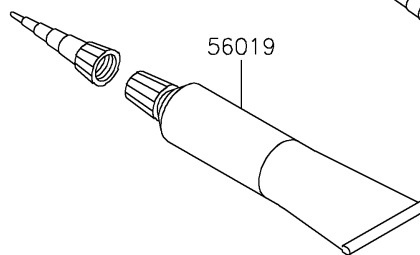

2020 VULCAN® S ABS

PARTS DIAGRAM

Owner's Tools

F2810

2020 VULCAN® S ABS

PARTS LIST

Owner's Tools

ITEM NAME	PART NUMBER	QUANTITY
TOOL-KIT (Ref # 56007)	56007-0129	1
BAG,TOOL (Ref # 56008)	56008-0036	1
GASKET-LIQUID,TB1211,WHITE (Ref # 56019)	56019-120	1
GASKET-LIQUID,TB1211F,CLEAR (Ref # 92104)	92104-0004	1
GASKET-LIQUID,TB1216B,BLACK (Ref # 92104A)	92104-1064	1
GASKET-LIQUID,TB1207B,BLACK (Ref # 92104B)	92104-2068	1
TOOL-WRENCH,BOX END,22MM (Ref # 92110)	92110-0064	1
TOOL-WRENCH,BOX END,27MM (Ref # 92110A)	92110-0065	1
TOOL-WRENCH,HOOK SPANNER,R37.5 (Ref # 92110B)	92110-0558	1
TOOL-WRENCH,OPEN END,10X12 (Ref # 92110C)	92110-0564	1
TOOL-WRENCH,OPEN END,12X14 (Ref # 92110D)	92110-0565	1
TOOL-WRENCH,ALLEN,5MM (Ref # 92110E)	92110-0566	1
TOOL-WRENCH,ALLEN,4MM (Ref # 92110F)	92110-0567	1
TOOL-WRENCH,ALLEN,3MM (Ref # 92110G)	92110-0577	1
TOOL-WRENCH,ALLEN,6MM (Ref # 92110H)	92110-0587	1
TOOL-BAR,WRENCH (Ref # 92111)	92111-0008	1
TOOL-PLIERS (Ref # 92112)	92112-0007	1