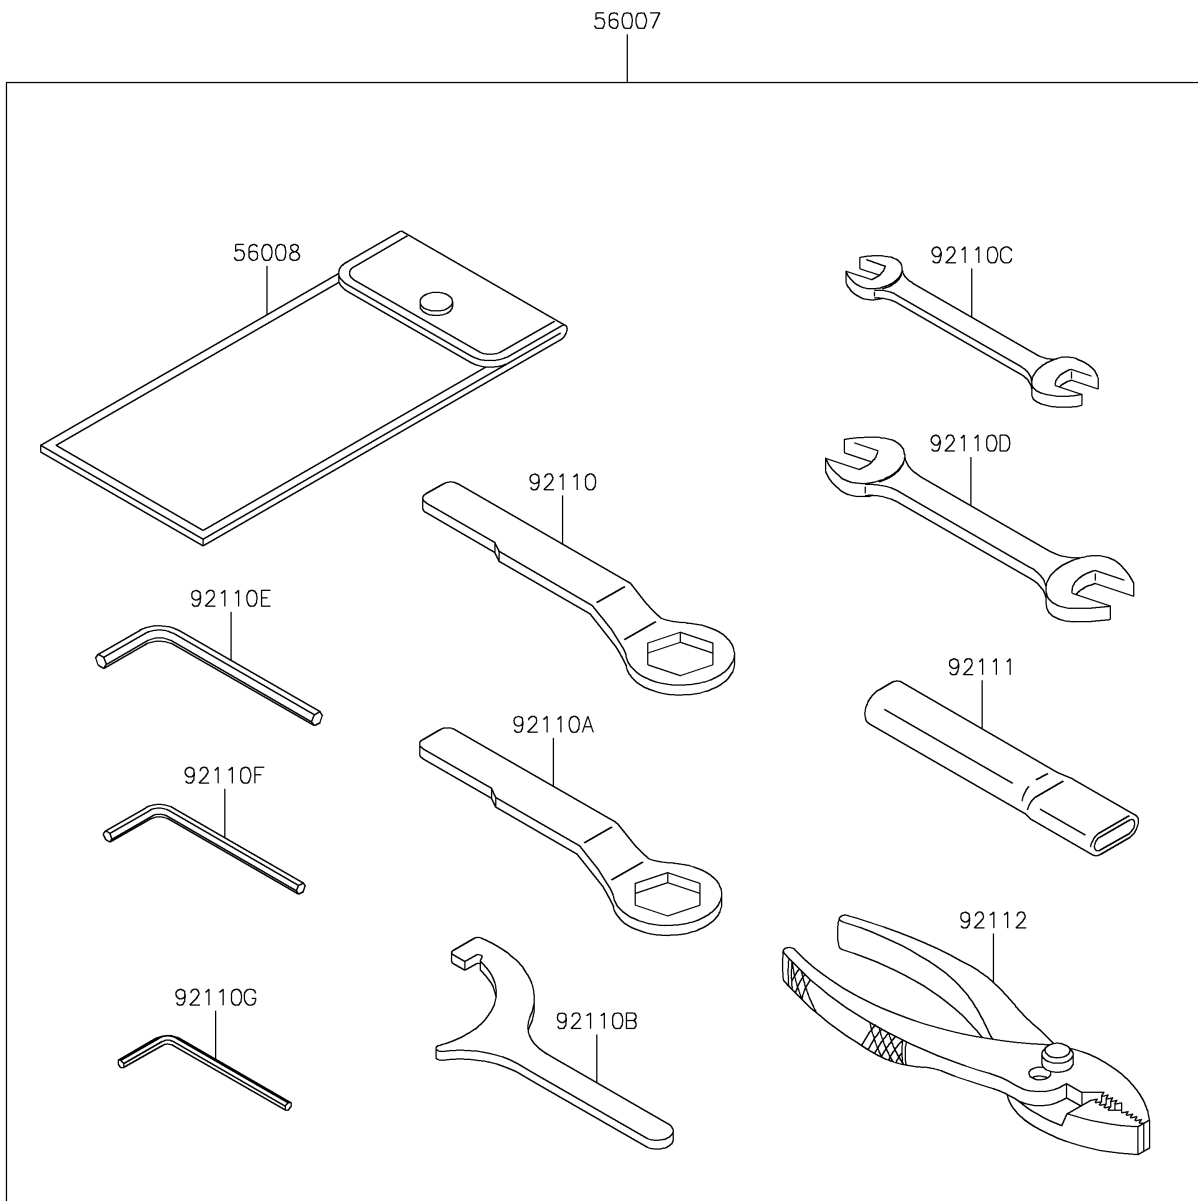

2020 VULCAN® S ABS

PARTS DIAGRAM

Owner's Tools

F2810

2020 VULCAN® S ABS

PARTS LIST

Owner's Tools

ITEM NAME	PART NUMBER	QUANTITY
TOOL-KIT (Ref # 56007)	56007-0129	1
BAG,TOOL (Ref # 56008)	56008-0036	1
GASKET-LIQUID,TB1211,WHITE (Ref # 56019)	56019-120	1
GASKET-LIQUID,TB1211F,CLEAR (Ref # 92104)	92104-0004	1
GASKET-LIQUID,TB1216B,BLACK (Ref # 92104A)	92104-1064	1
GASKET-LIQUID,TB1207B,BLACK (Ref # 92104B)	92104-2068	1
TOOL-WRENCH,BOX END,22MM (Ref # 92110)	92110-0064	1
TOOL-WRENCH,BOX END,27MM (Ref # 92110A)	92110-0065	1
TOOL-WRENCH,HOOK SPANNER,R37.5 (Ref # 92110B)	92110-0558	1
TOOL-WRENCH,OPEN END,10X12 (Ref # 92110C)	92110-0564	1
TOOL-WRENCH,OPEN END,12X14 (Ref # 92110D)	92110-0565	1
TOOL-WRENCH,ALLEN,5MM (Ref # 92110E)	92110-0566	1
TOOL-WRENCH,ALLEN,4MM (Ref # 92110F)	92110-0567	1
TOOL-WRENCH,ALLEN,3MM (Ref # 92110G)	92110-0577	1
TOOL-WRENCH,ALLEN,6MM (Ref # 92110H)	92110-0587	1
TOOL-BAR,WRENCH (Ref # 92111)	92111-0008	1
TOOL-PLIERS (Ref # 92112)	92112-0007	1