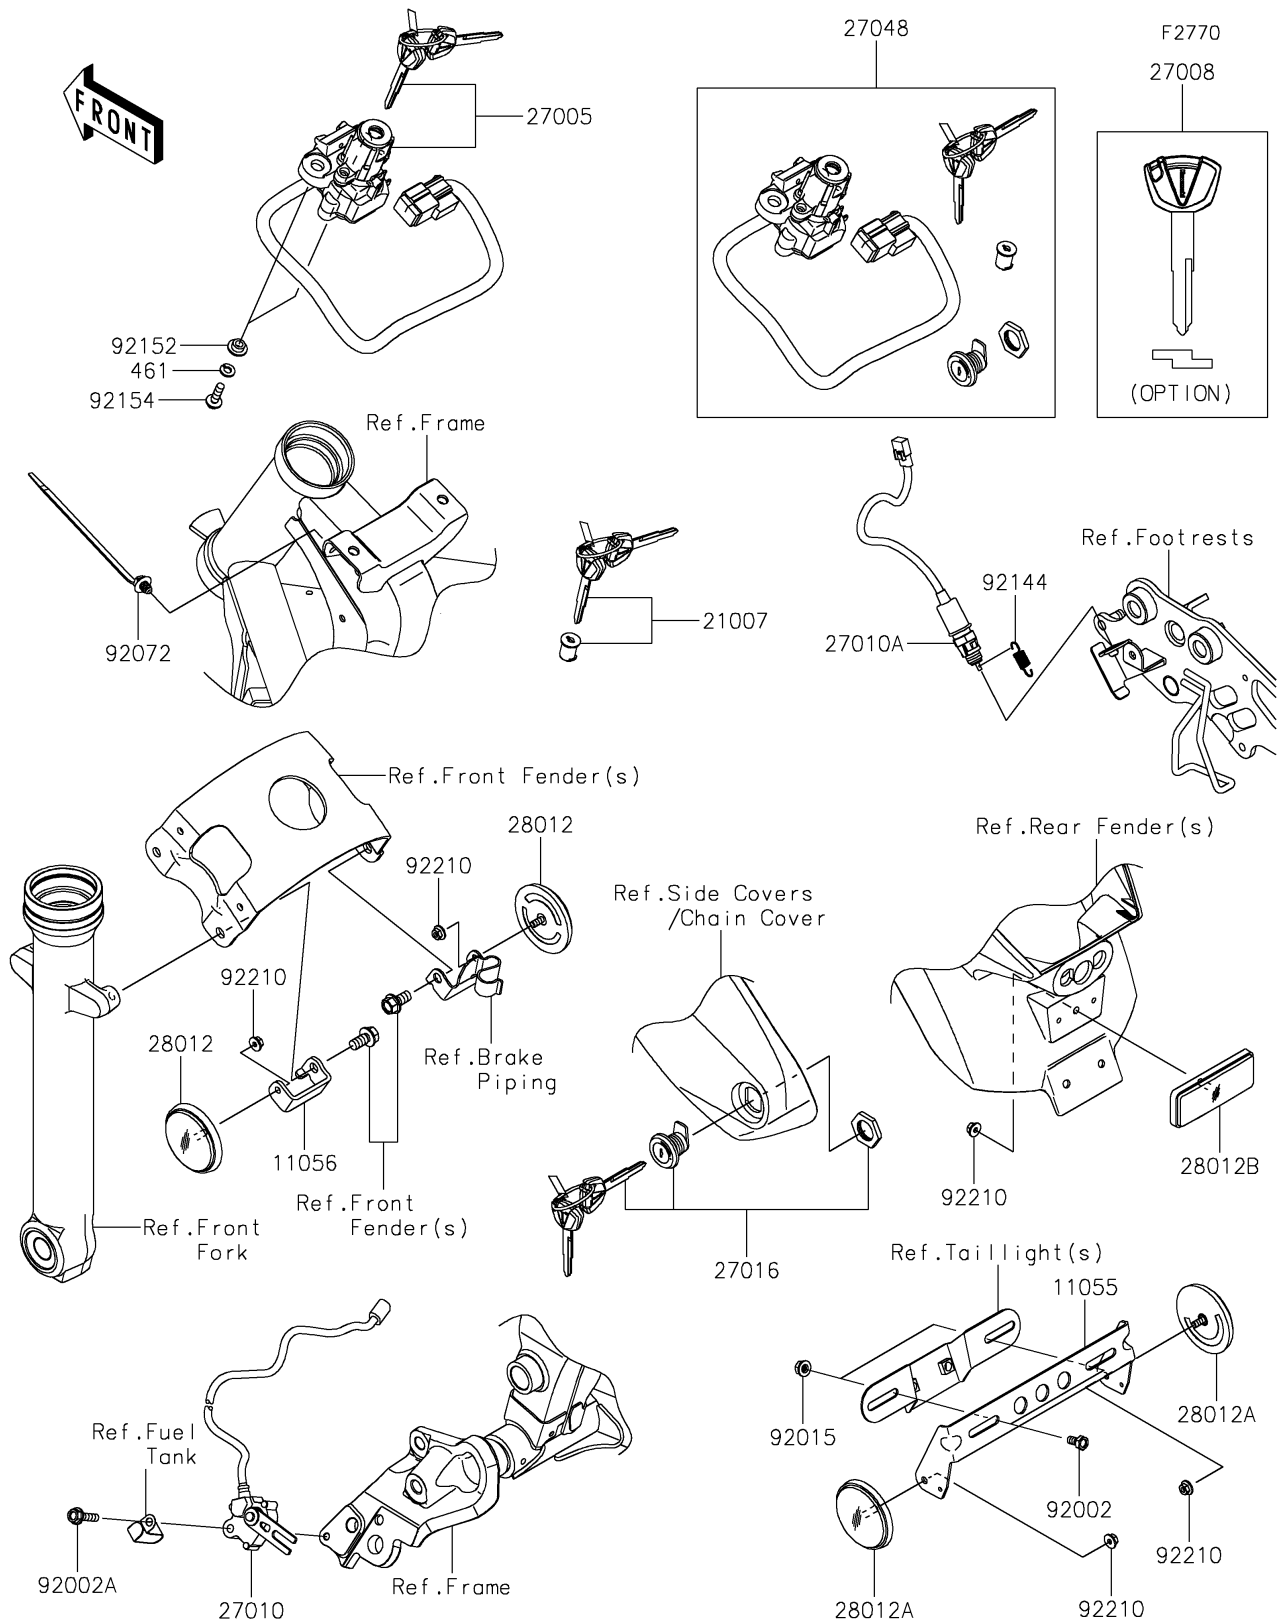

2020 VULCAN® S ABS SE

PARTS DIAGRAM

Ignition Switch/Locks/Reflectors

2020 VULCAN® S ABS SE

PARTS LIST

Ignition Switch/Locks/Reflectors

ITEM NAME

PART NUMBER

QUANTITY
