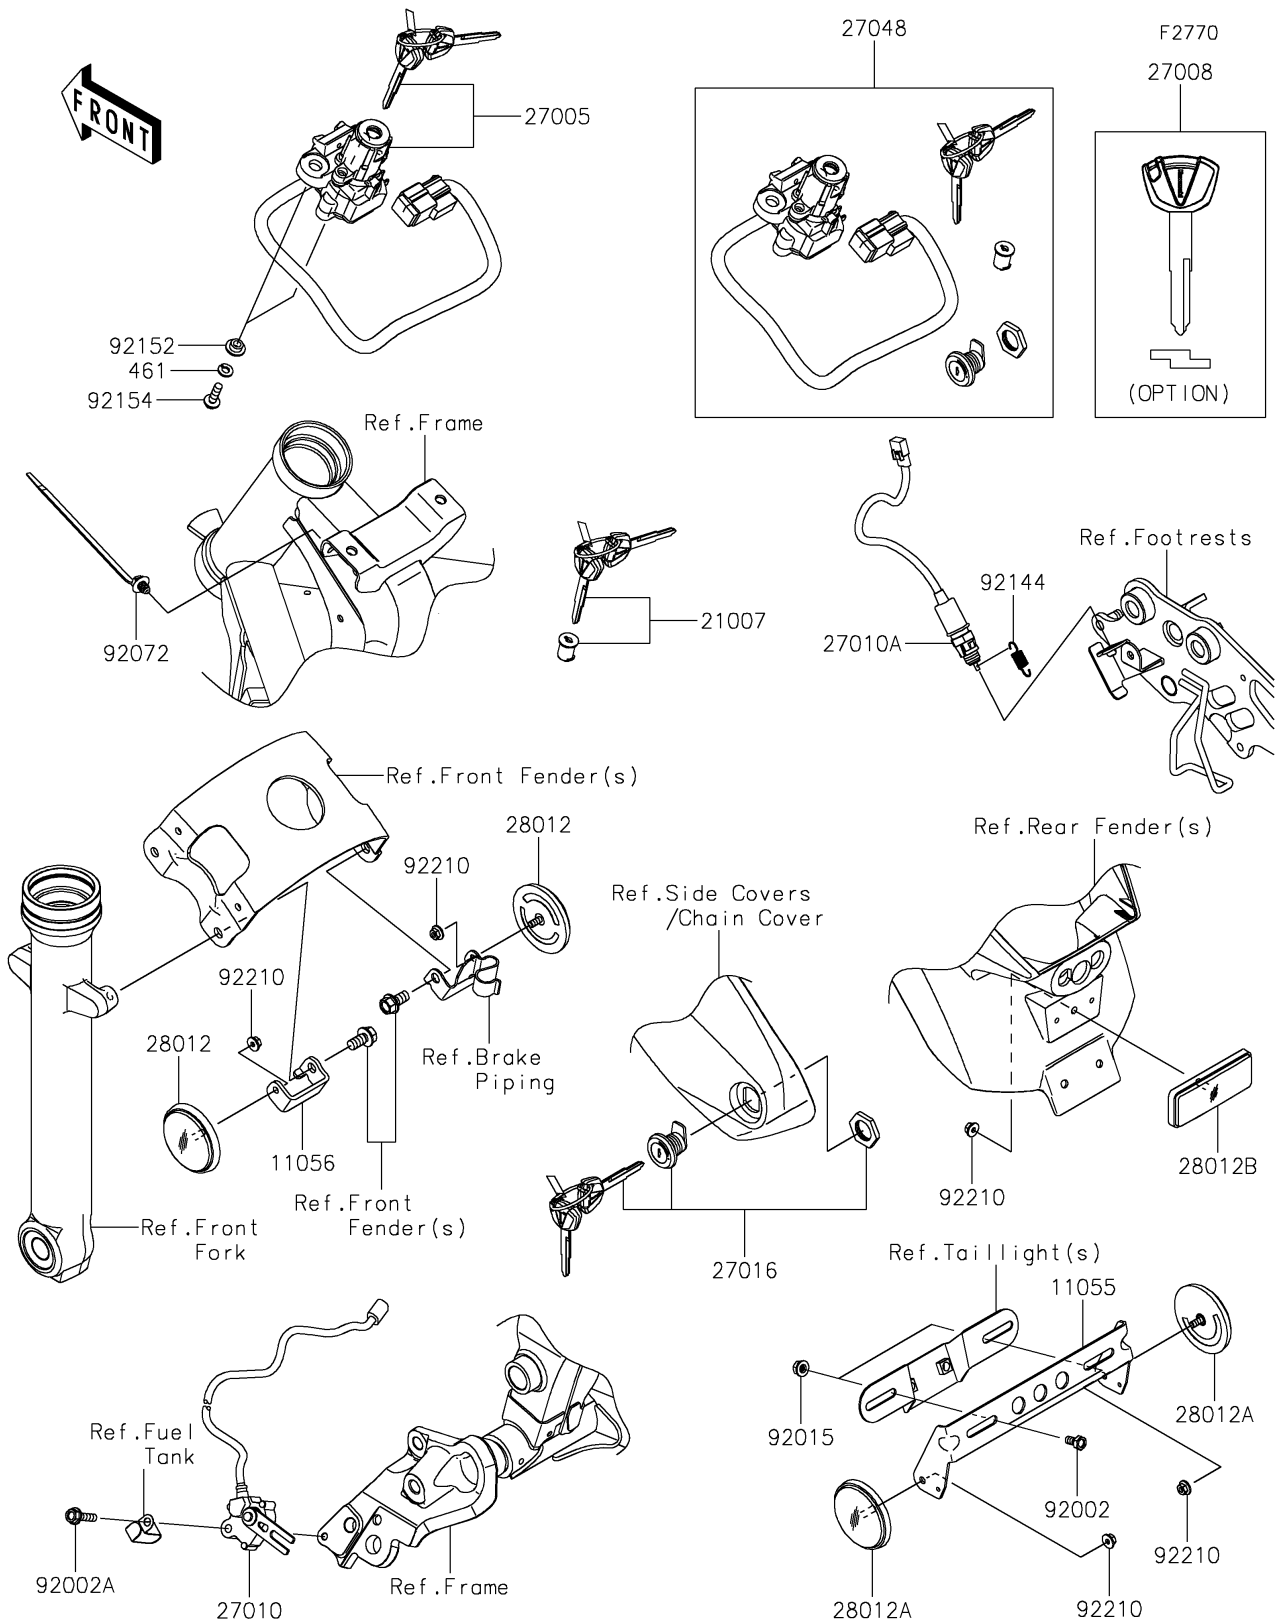

2019 VULCAN® S ABS

PARTS DIAGRAM

Ignition Switch/Locks/Reflectors

2019 VULCAN[®] S ABS

PARTS LIST

Ignition Switch/Locks/Reflectors

ITEM NAME

PART NUMBER

QUANTITY
