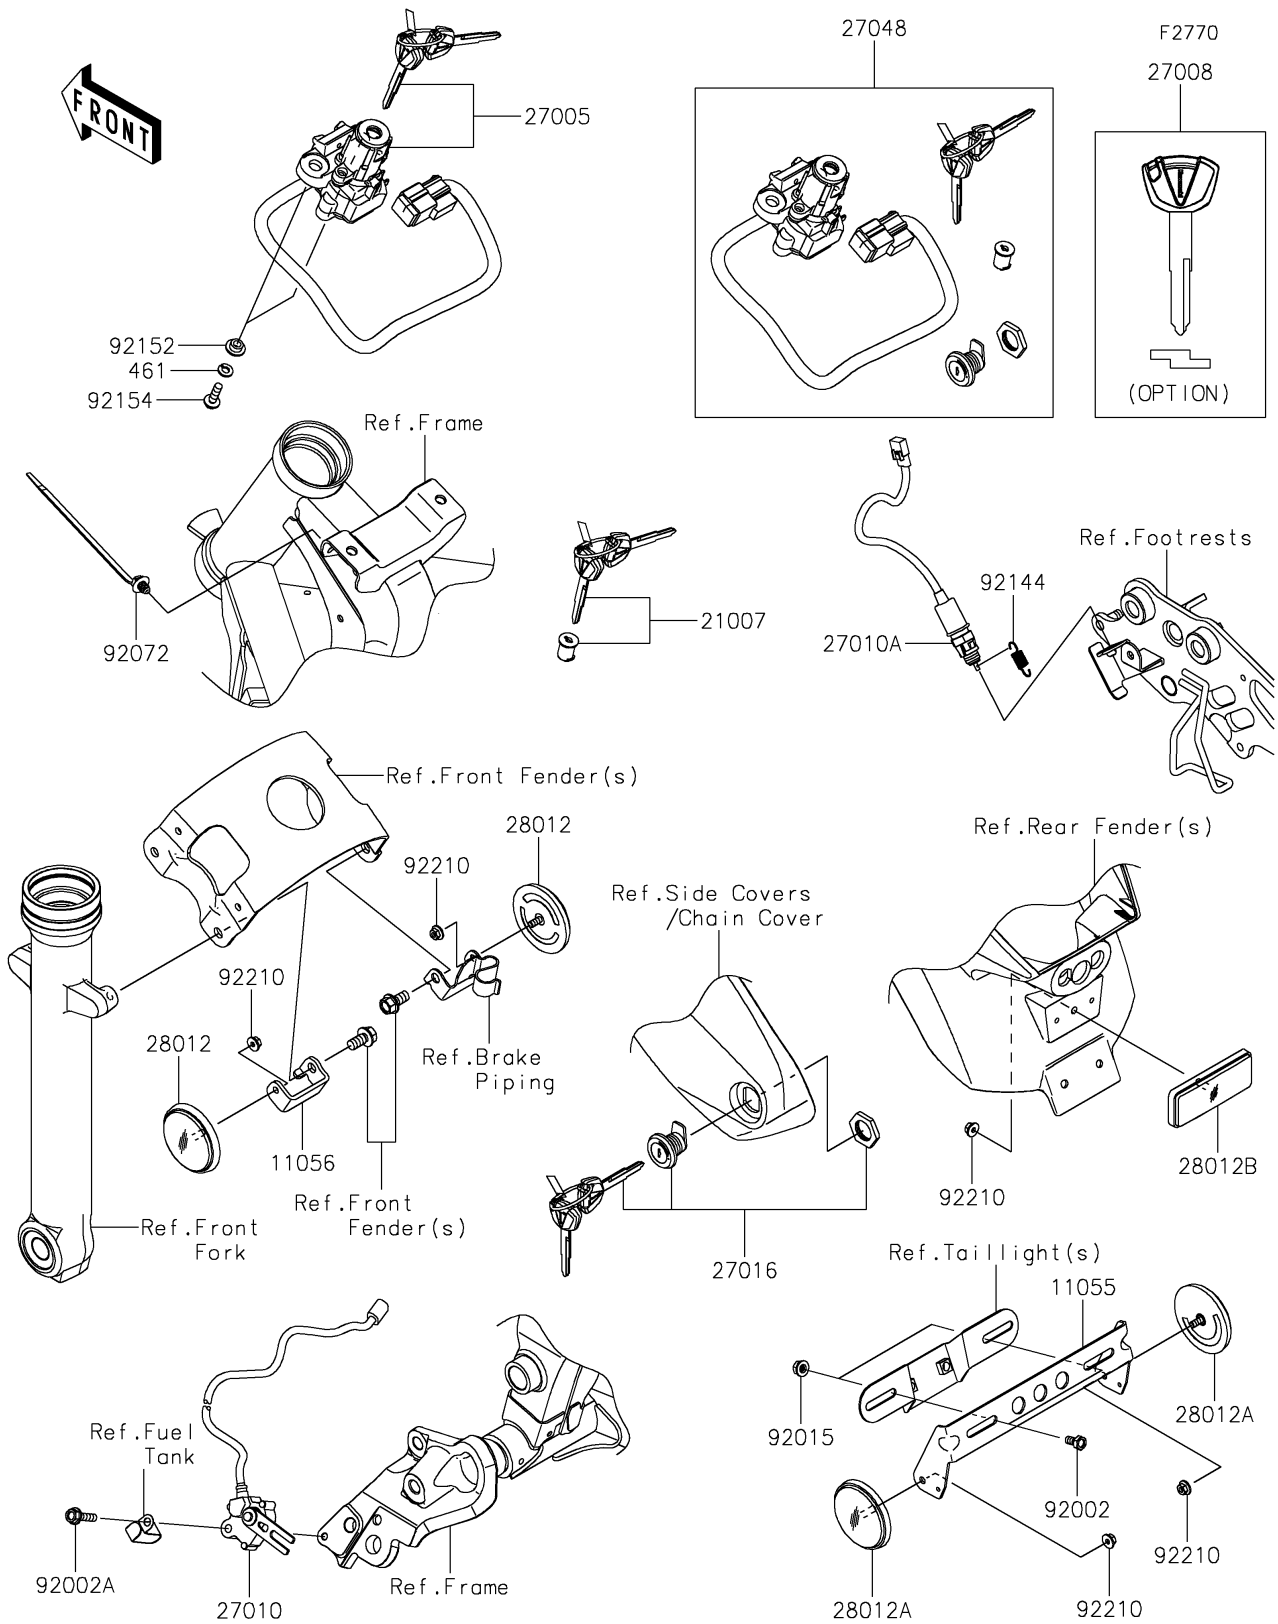

2019 VULCAN® S ABS

PARTS DIAGRAM

Ignition Switch/Locks/Reflectors

2019 VULCAN[®] S ABS

PARTS LIST

Ignition Switch/Locks/Reflectors

ITEM NAME

PART NUMBER

QUANTITY
