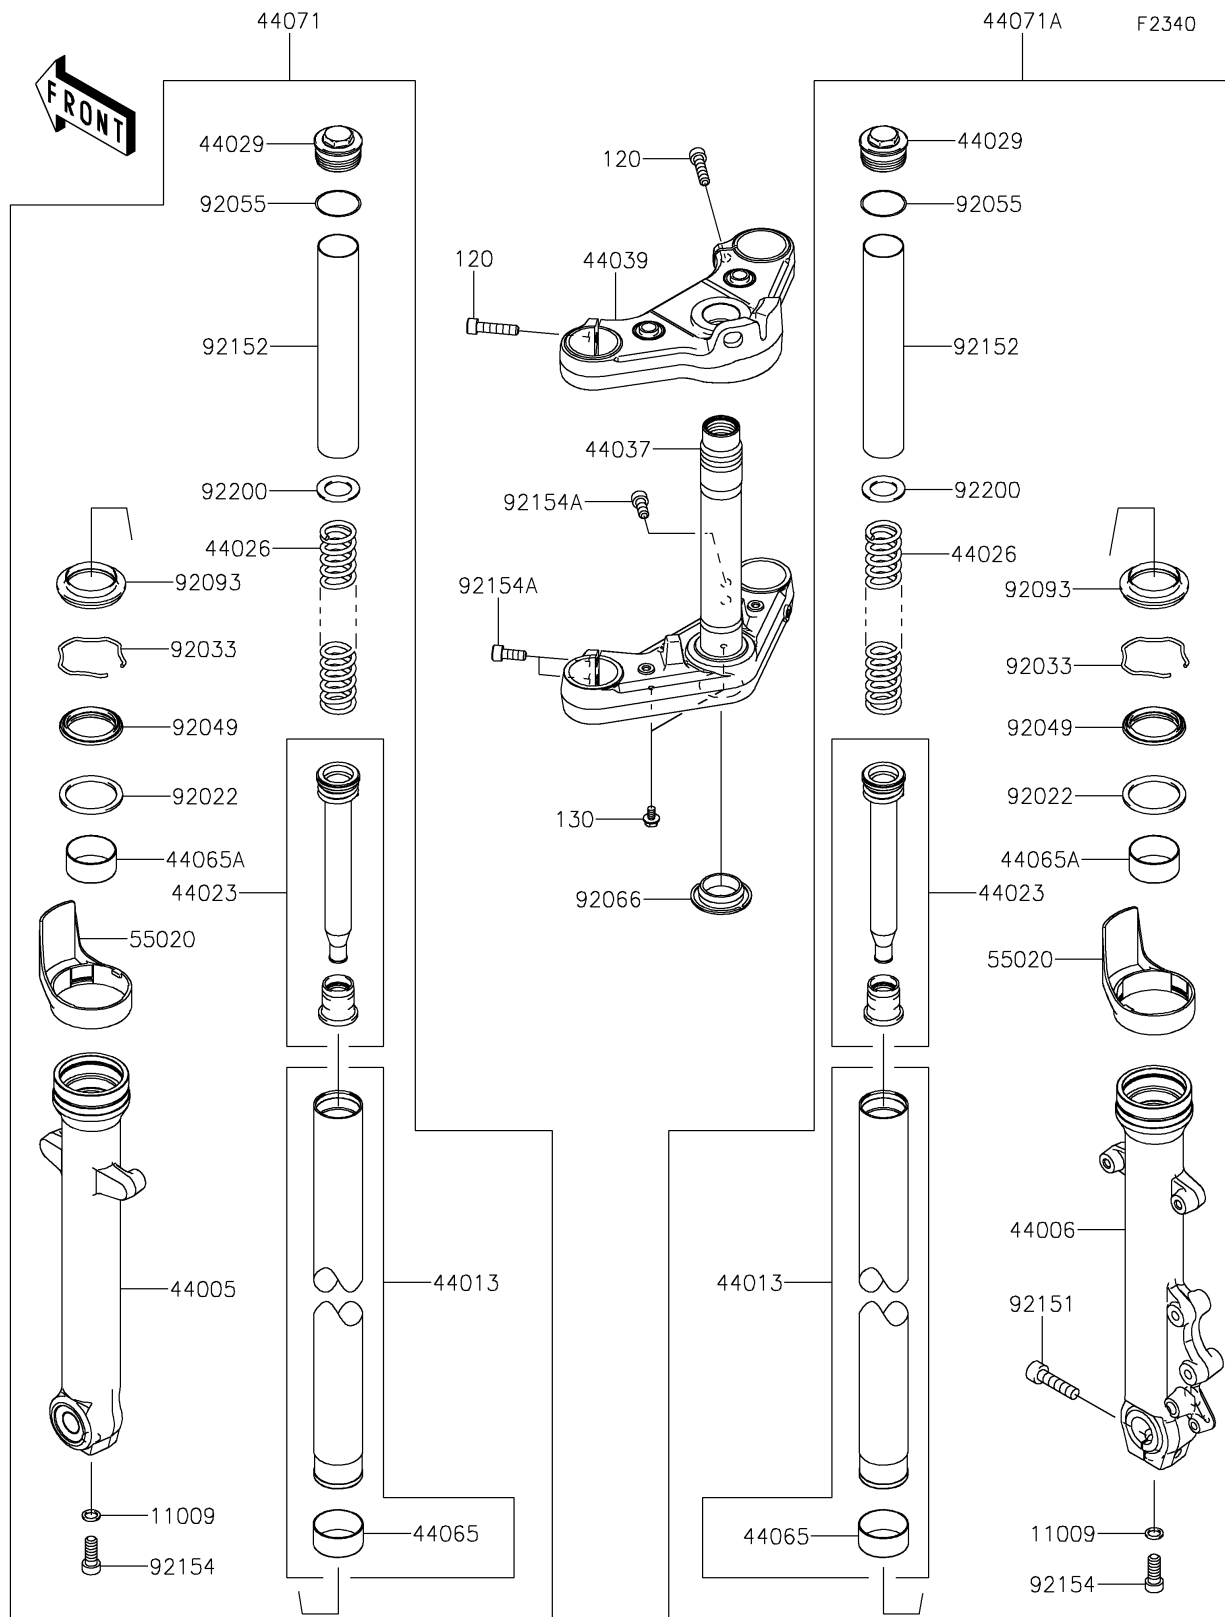

2019 VULCAN® S ABS

PARTS DIAGRAM

Front Fork

2019 VULCAN® S ABS

PARTS LIST

Front Fork

| ITEM NAME | PART NUMBER | QUANTITY |
|--|----------------|----------|
| GASKET,10.5X15X1.5 (Ref # 11009) | 11009-1325 | 2 |
| BOLT-SOCKET,8X35 (Ref # 120) | 120CB0835 | 2 |
| BOLT-FLANGED,6X10 (Ref # 130) | 130BB0610 | 2 |
| PIPE-LEFT FORK OUTER,S.BLACK (Ref # 44005) | 44005-0101-32A | 1 |
| PIPE-RIGHT FORK OUTER,S.BLACK (Ref # 44006) | 44006-0101-32A | 1 |
| PIPE-FORK INNER (Ref # 44013) | 44013-0270 | 2 |
| CYLINDER-SET-FORK (Ref # 44023) | 44023-0133 | 2 |
| SPRING-FRONT FORK (Ref # 44026) | 44026-0196 | 2 |
| SEAT-FORK SPRING (Ref # 44029) | 44029-0005 | 2 |
| HOLDER-FORK UNDER,F.S.BLACK (Ref # 44037) | 44037-0150-18R | 1 |
| HOLDER-FORK UPPER,F.BLACK (Ref # 44039) | 44039-0146-21 | 1 |
| BUSHING-FRONT FORK,INNER TUBE (Ref # 44065) | 44065-0014 | 2 |
| BUSHING-FRONT FORK,OUTER TUBE (Ref # 44065A) | 44065-1115 | 2 |
| DAMPER-ASSY,FORK,LH,S.BLACK (Ref # 44071) | 44071-0988-32A | 1 |
| DAMPER-ASSY,FORK,RH,S.BLACK (Ref # 44071A) | 44071-0990-32A | 1 |
| GUARD,FORK (Ref # 55020) | 55020-0872 | 2 |
| WASHER,FORK OUTER TUBE (Ref # 92022) | 92022-1298 | 2 |
| RING-SNAP (Ref # 92033) | 92033-1036 | 2 |
| SEAL-OIL (Ref # 92049) | 92049-0073 | 2 |
| RING-O (Ref # 92055) | 92055-1321 | 2 |
| PLUG (Ref # 92066) | 92066-0817 | 1 |
| SEAL,FORK OUTER TUBE (Ref # 92093) | 92093-1472 | 2 |
| BOLT,SOCKET,10X40 (Ref # 92151) | 92151-1357 | 1 |
| COLLAR (Ref # 92152) | 92152-2153 | 2 |
| BOLT,SOCKET,FORK CYLINDER (Ref # 92154) | 92154-0296 | 2 |
| BOLT,SOCKET,8X20 (Ref # 92154A) | 92154-1811 | 4 |
| WASHER (Ref # 92200) | 92200-1467 | 2 |