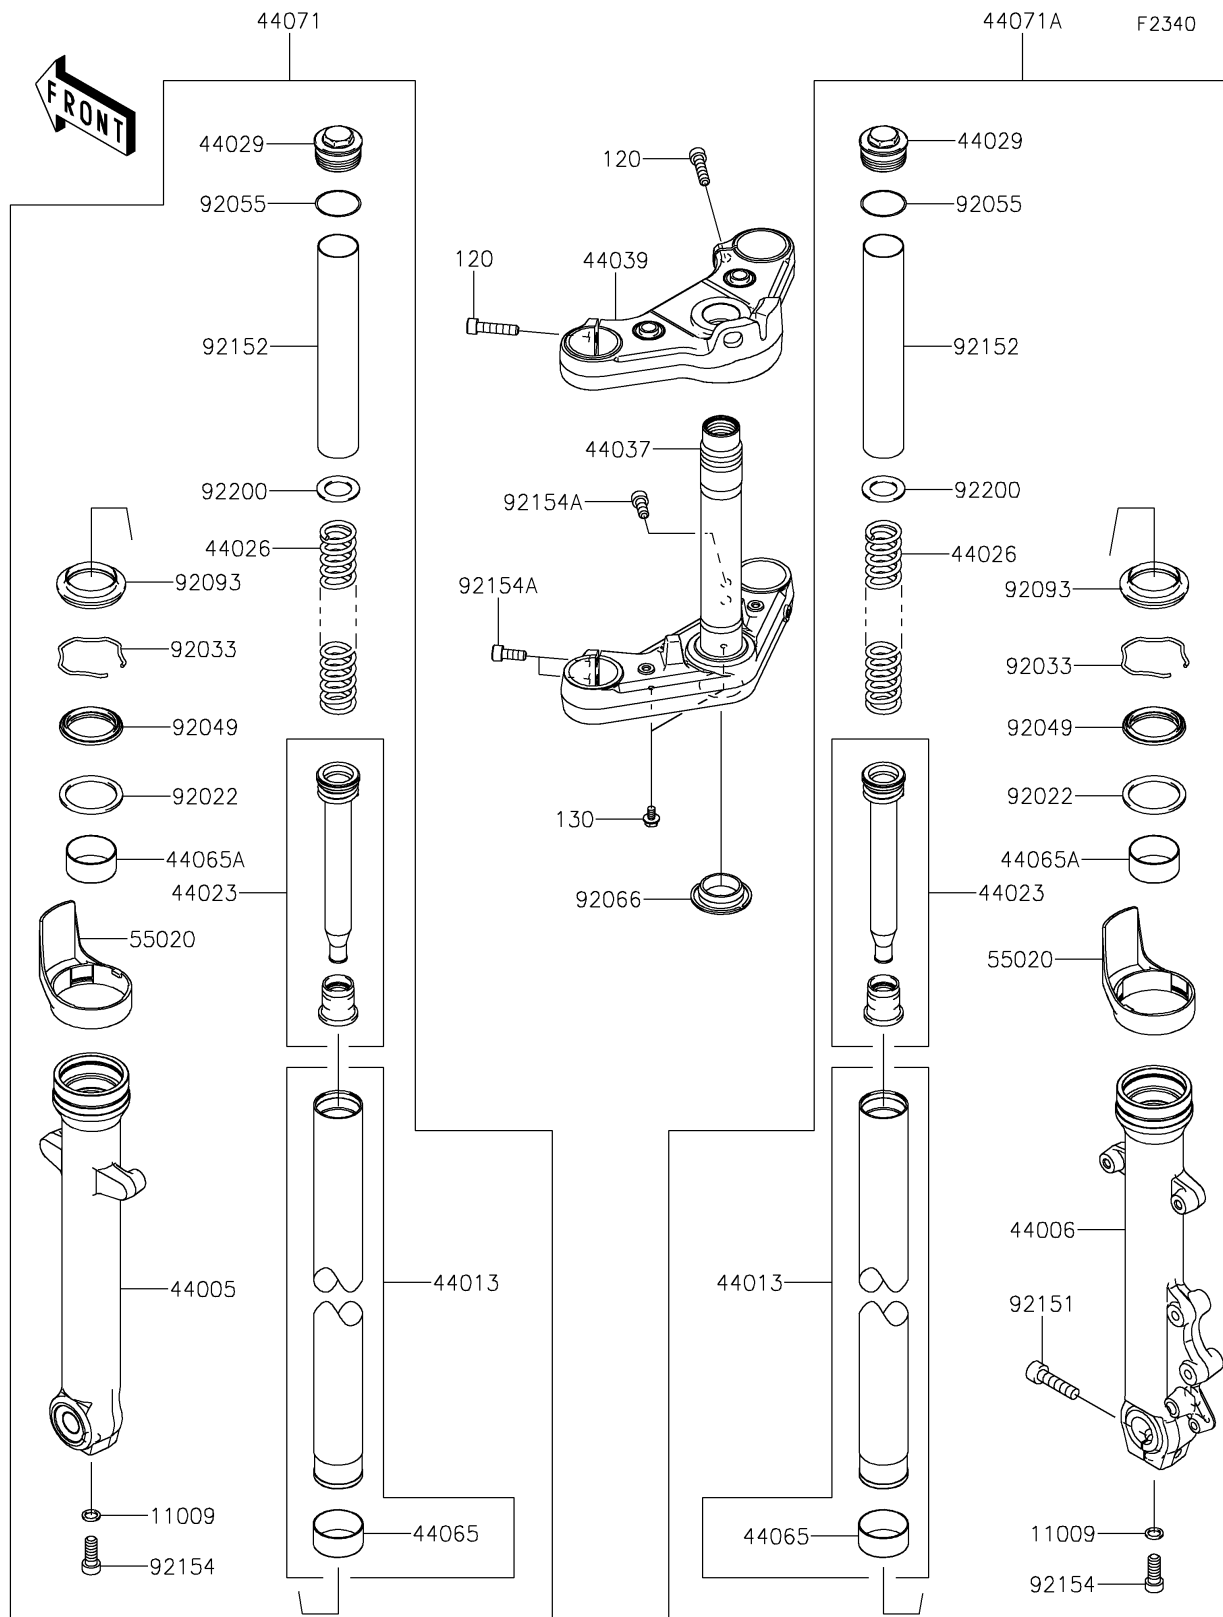

2020 VULCAN[®] S ABS SE

PARTS DIAGRAM

Front Fork

2020 VULCAN[®] S ABS SE

PARTS LIST

Front Fork

ITEM NAME

PART NUMBER

QUANTITY
