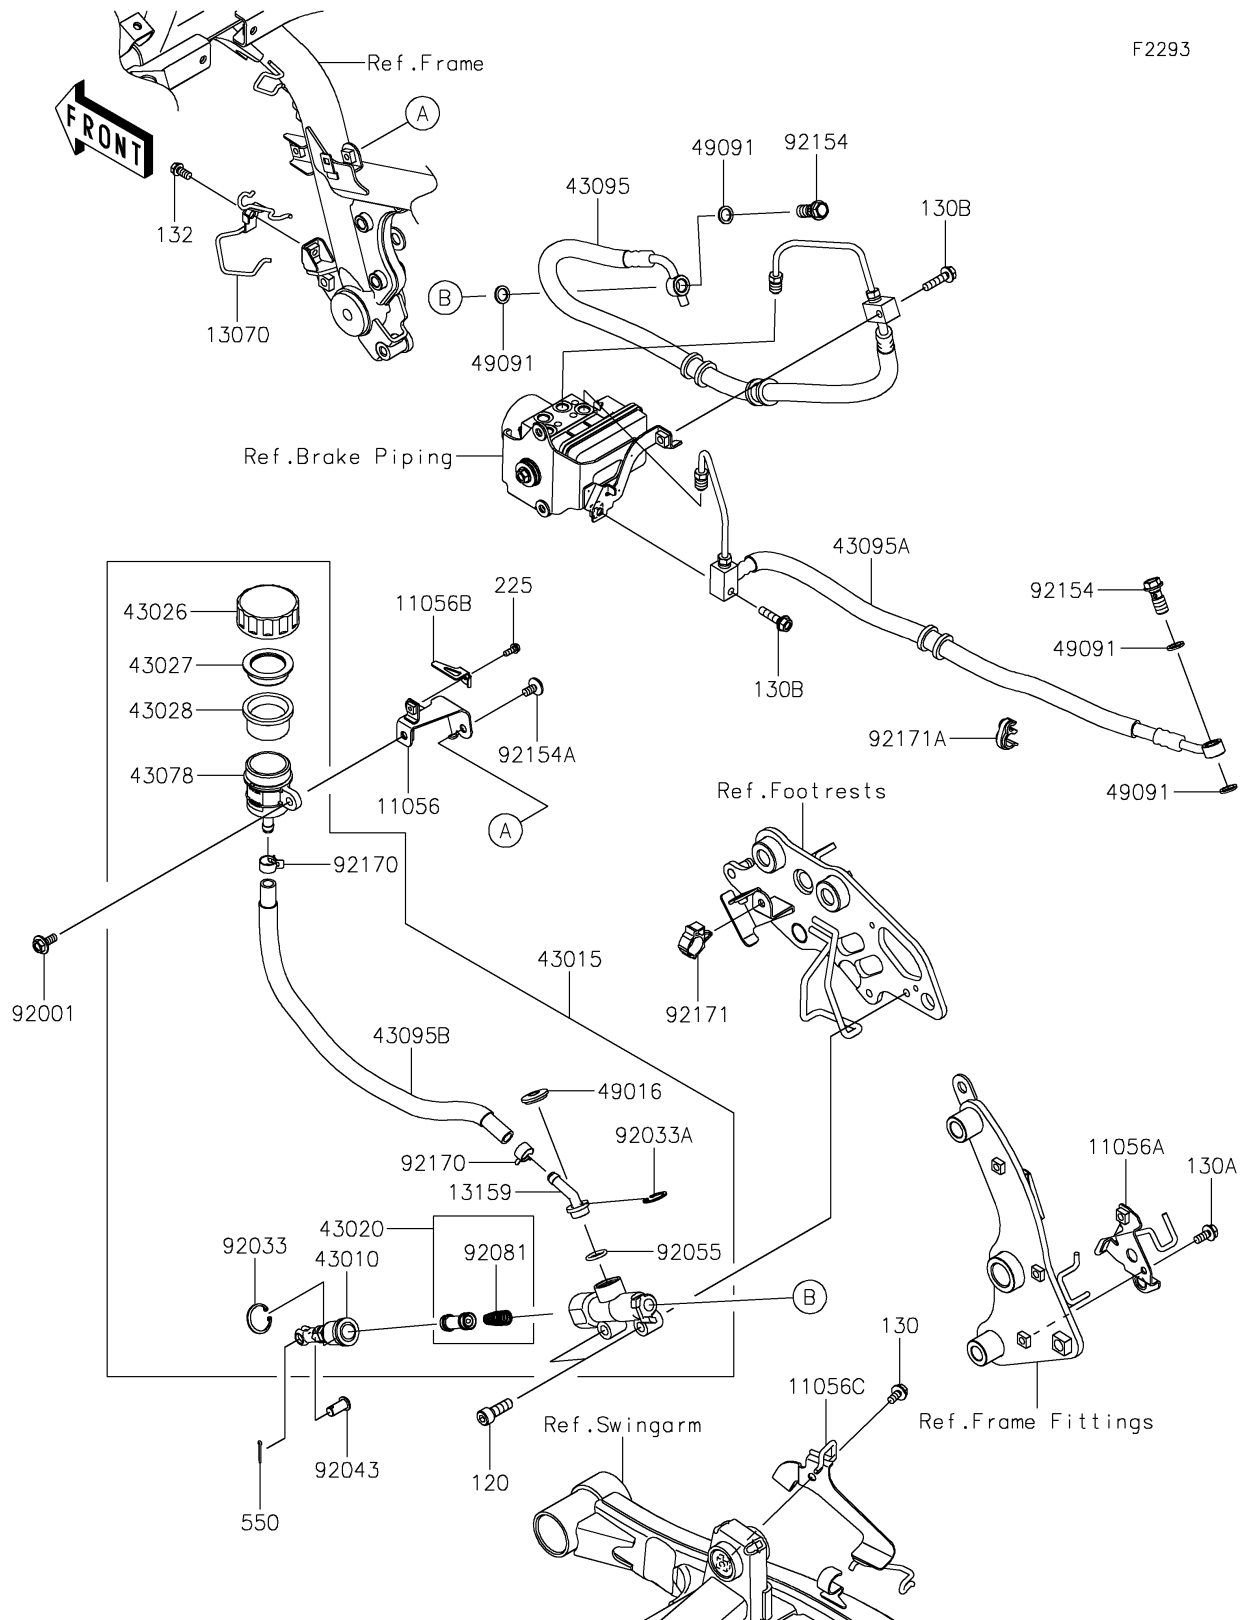

2019 VULCAN® S ABS

PARTS DIAGRAM

Rear Master Cylinder

F2293

2019 VULCAN[®] S ABS

PARTS LIST

Rear Master Cylinder

ITEM NAME

PART NUMBER

QUANTITY
