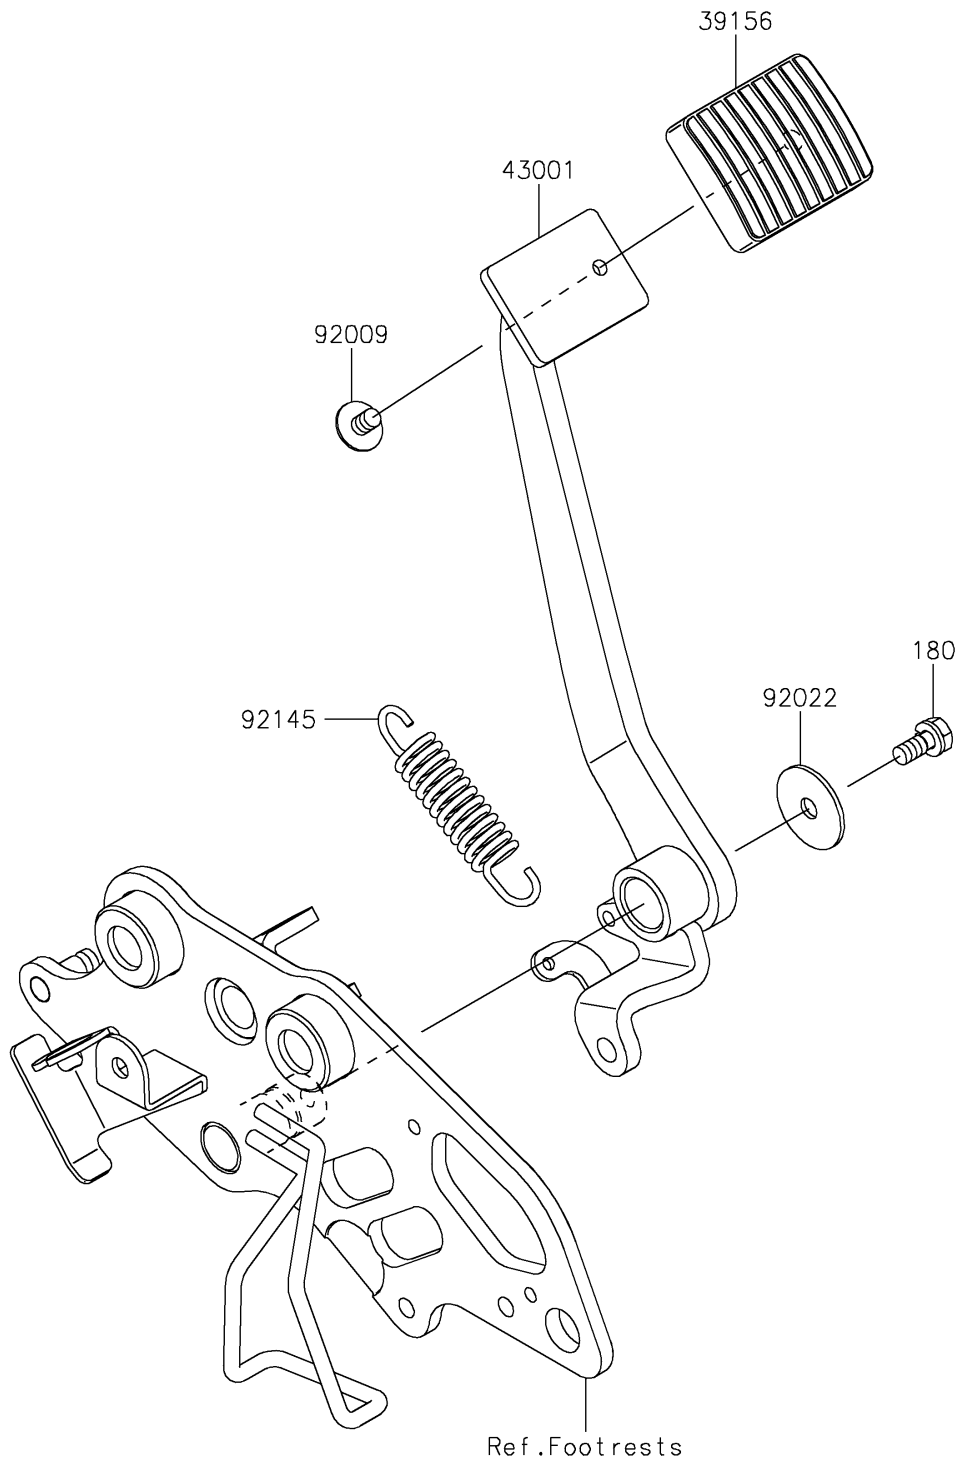

2019 VULCAN® S ABS

PARTS DIAGRAM

Brake Pedal/Torque Link

F2260

2019 VULCAN[®] S ABS

PARTS LIST

Brake Pedal/Torque Link

ITEM NAME

PART NUMBER

QUANTITY
