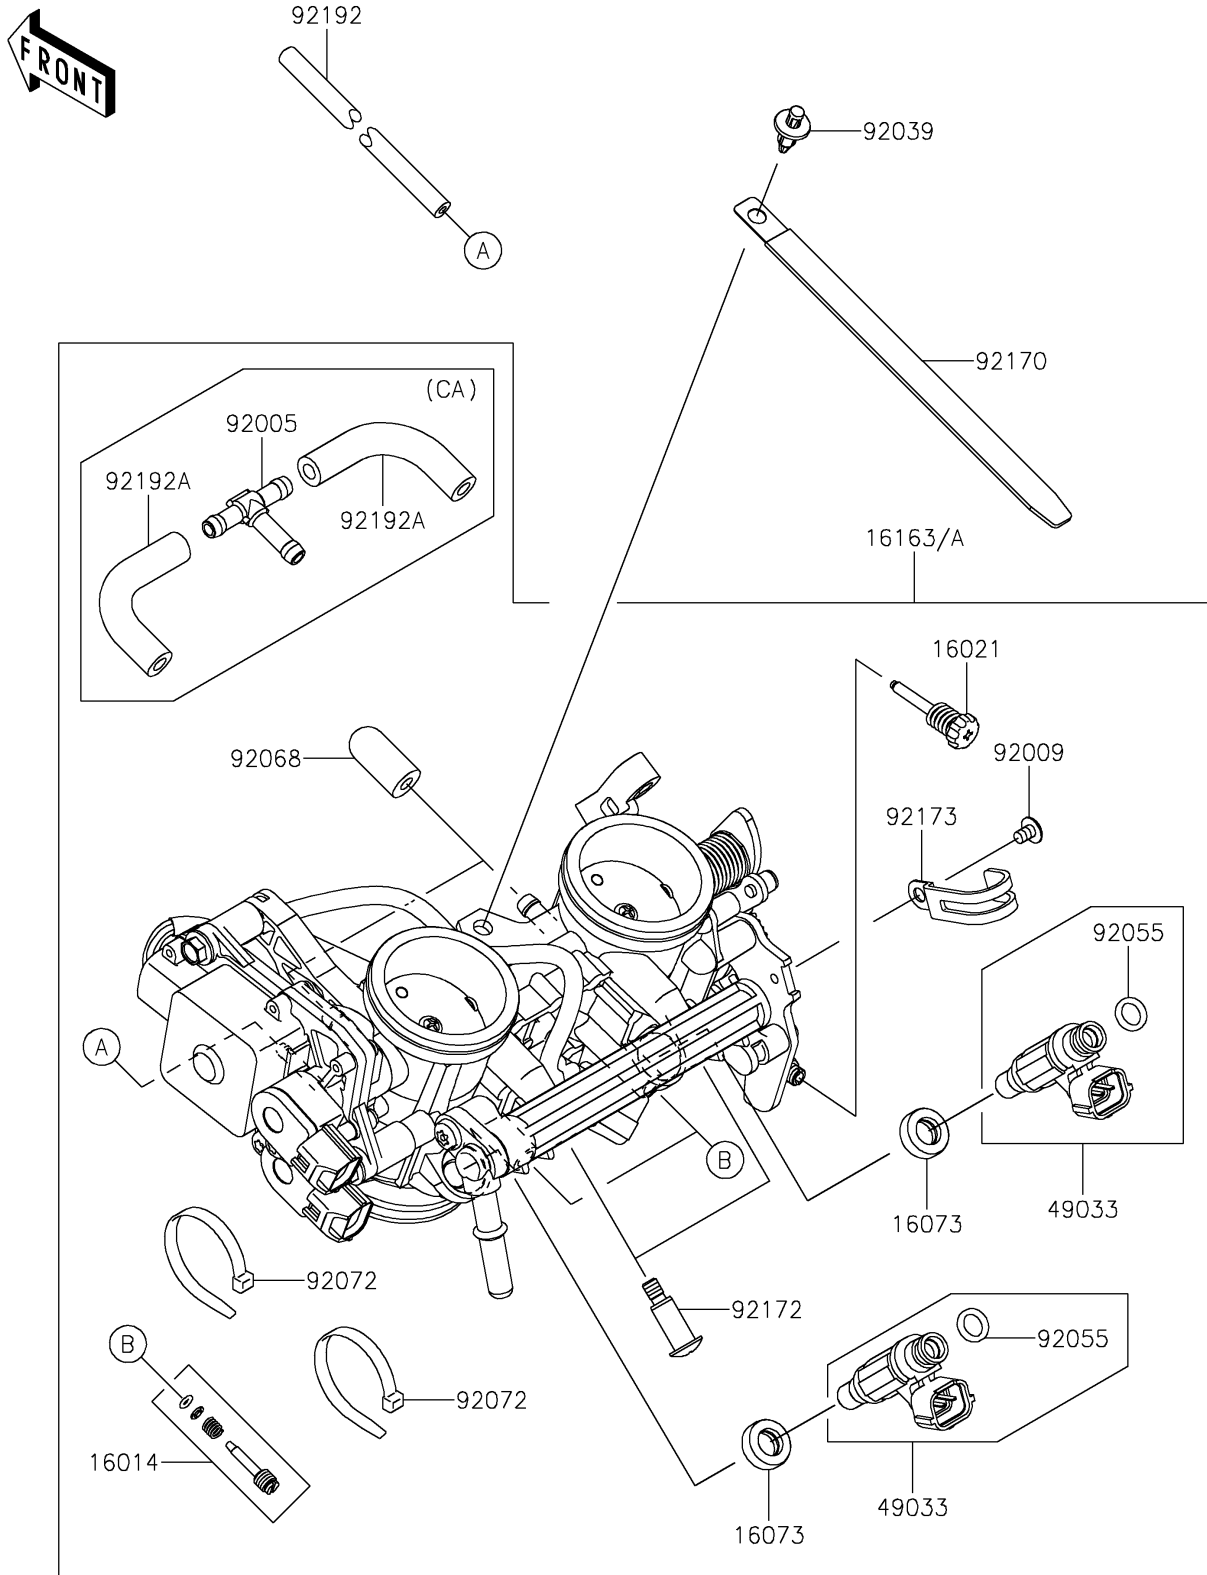

2019 VULCAN® S ABS

PARTS DIAGRAM

Throttle

E1510

2019 VULCAN[®] S ABS

PARTS LIST

Throttle

ITEM NAME

PART NUMBER

QUANTITY
