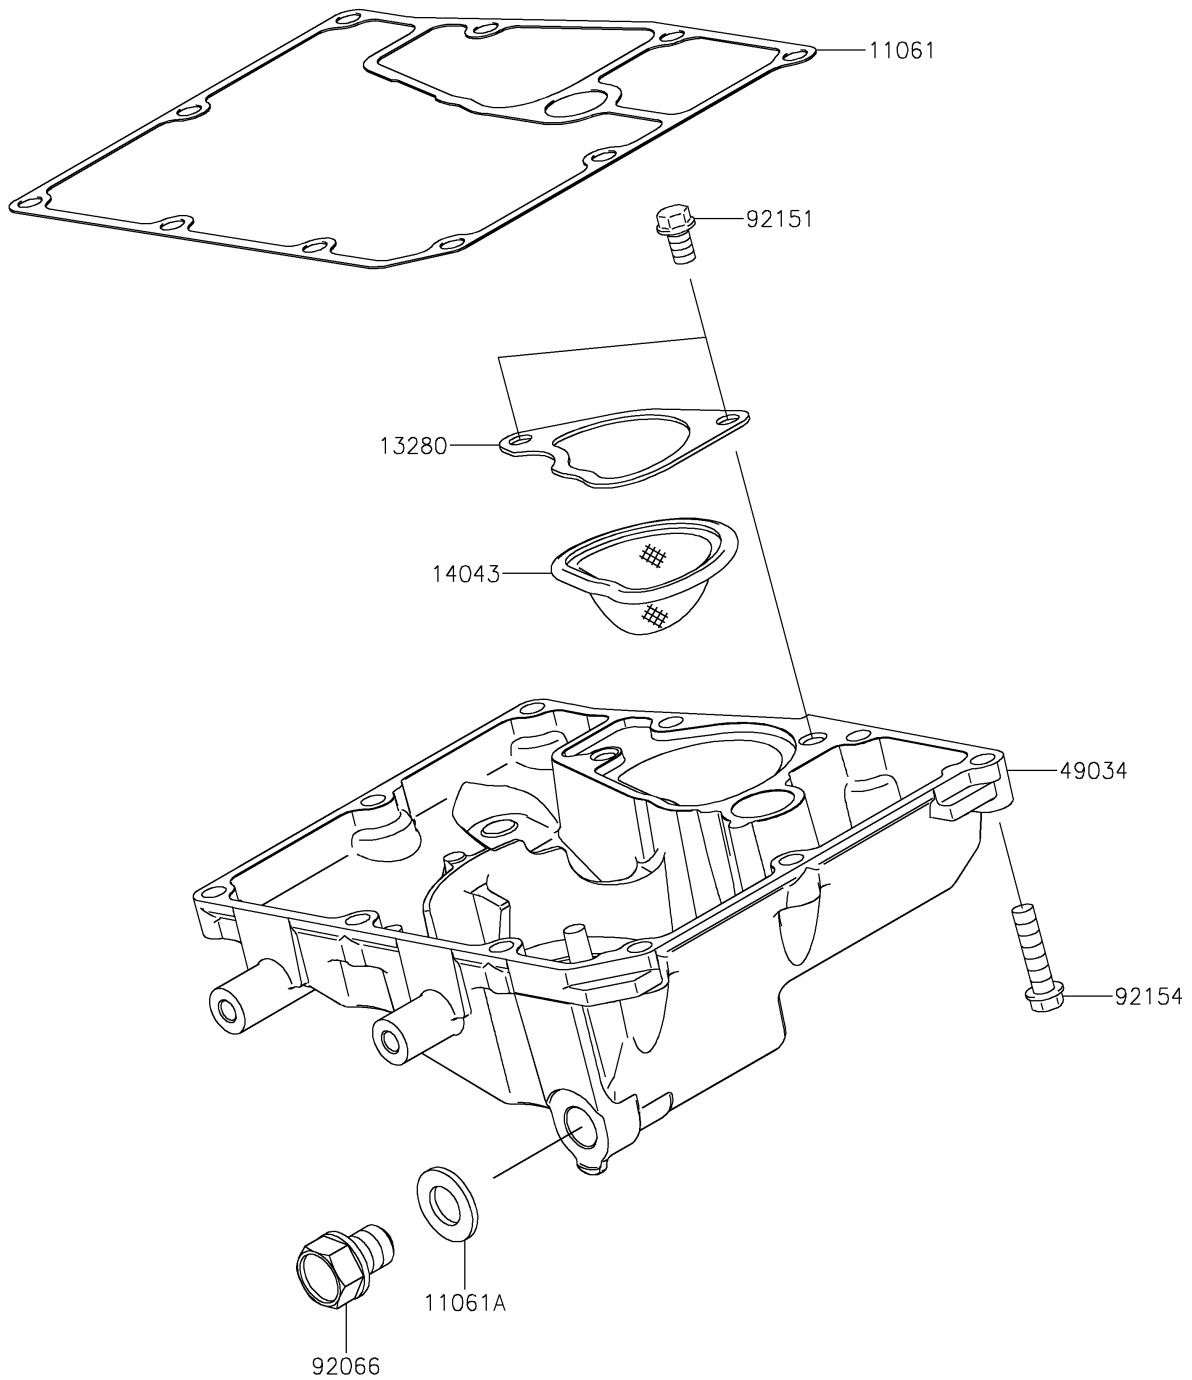

2020 VULCAN® S ABS SE

PARTS DIAGRAM

Oil Pan

E1434

2020 VULCAN® S ABS SE

PARTS LIST

Oil Pan

ITEM NAME

PART NUMBER

QUANTITY
