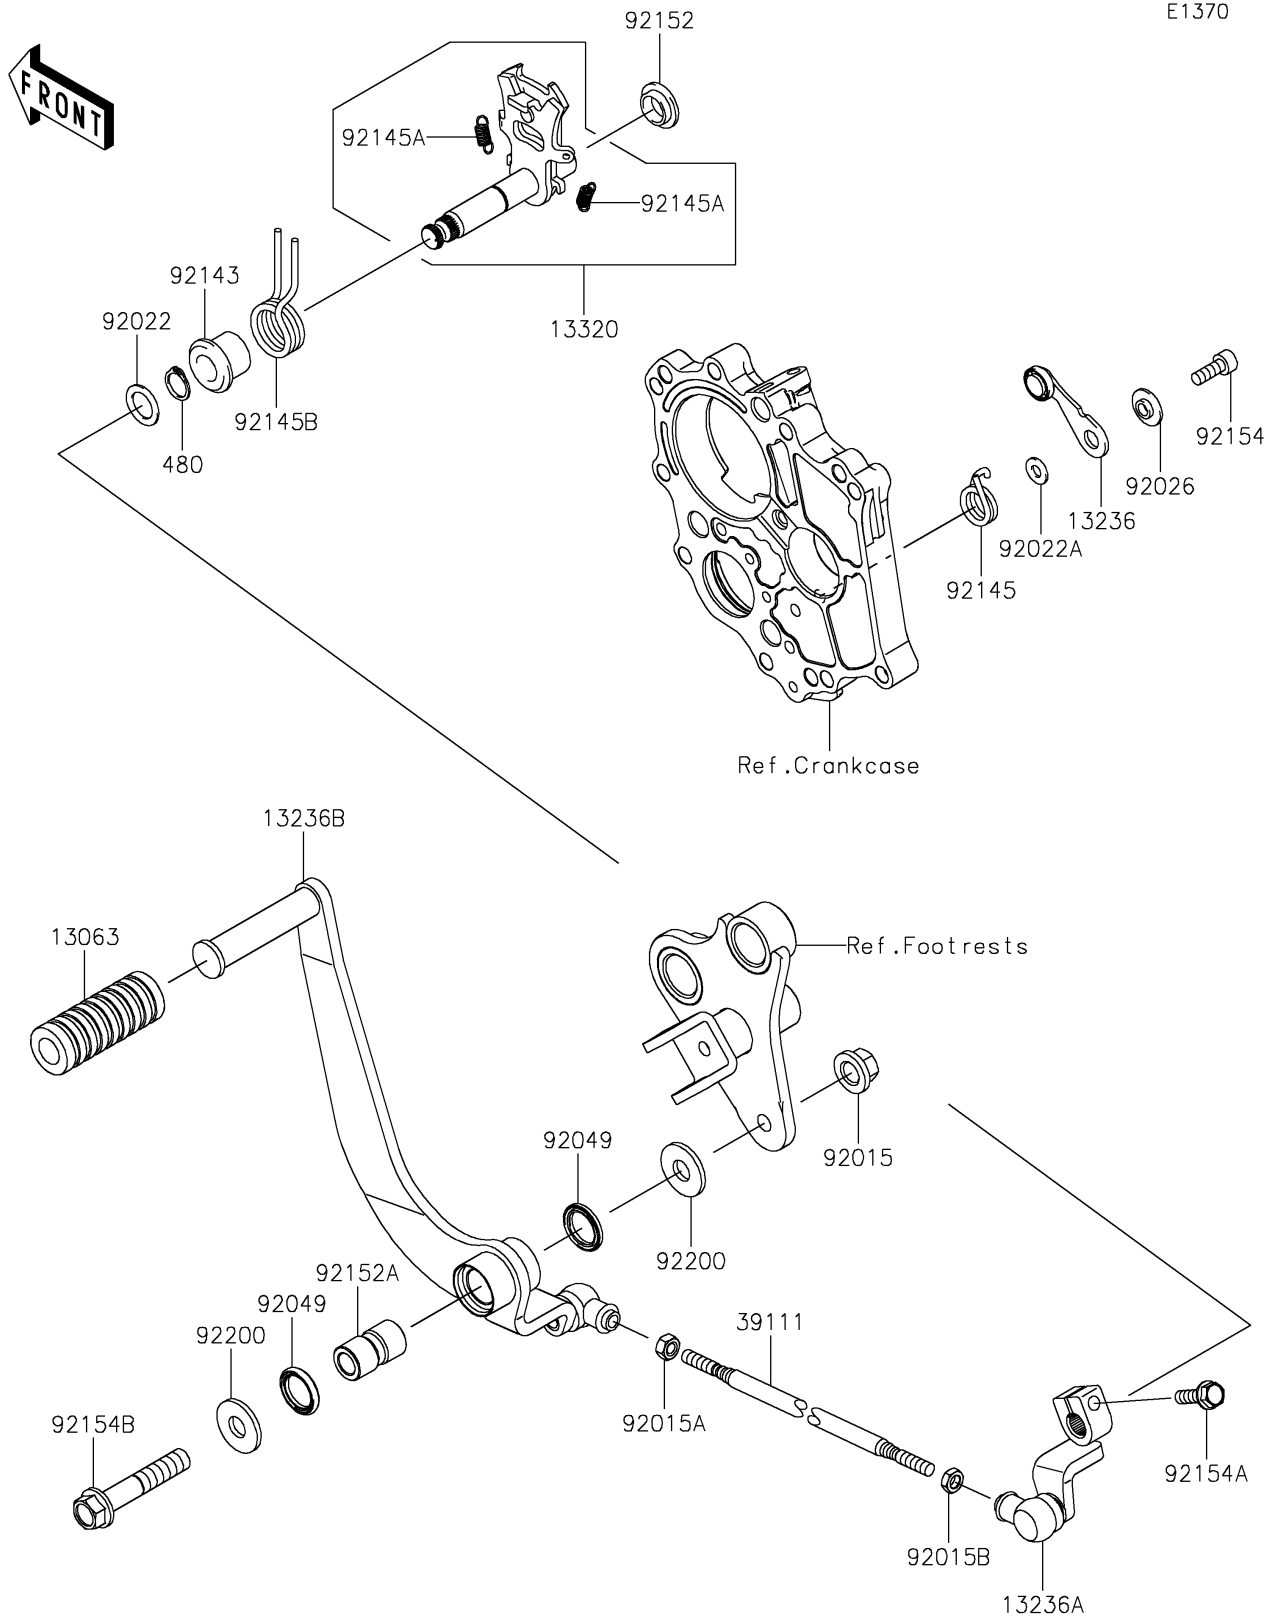

2019 VULCAN® S ABS

PARTS DIAGRAM

Gear Change Mechanism

E1370

2019 VULCAN[®] S ABS

PARTS LIST

Gear Change Mechanism

ITEM NAME

PART NUMBER

QUANTITY
