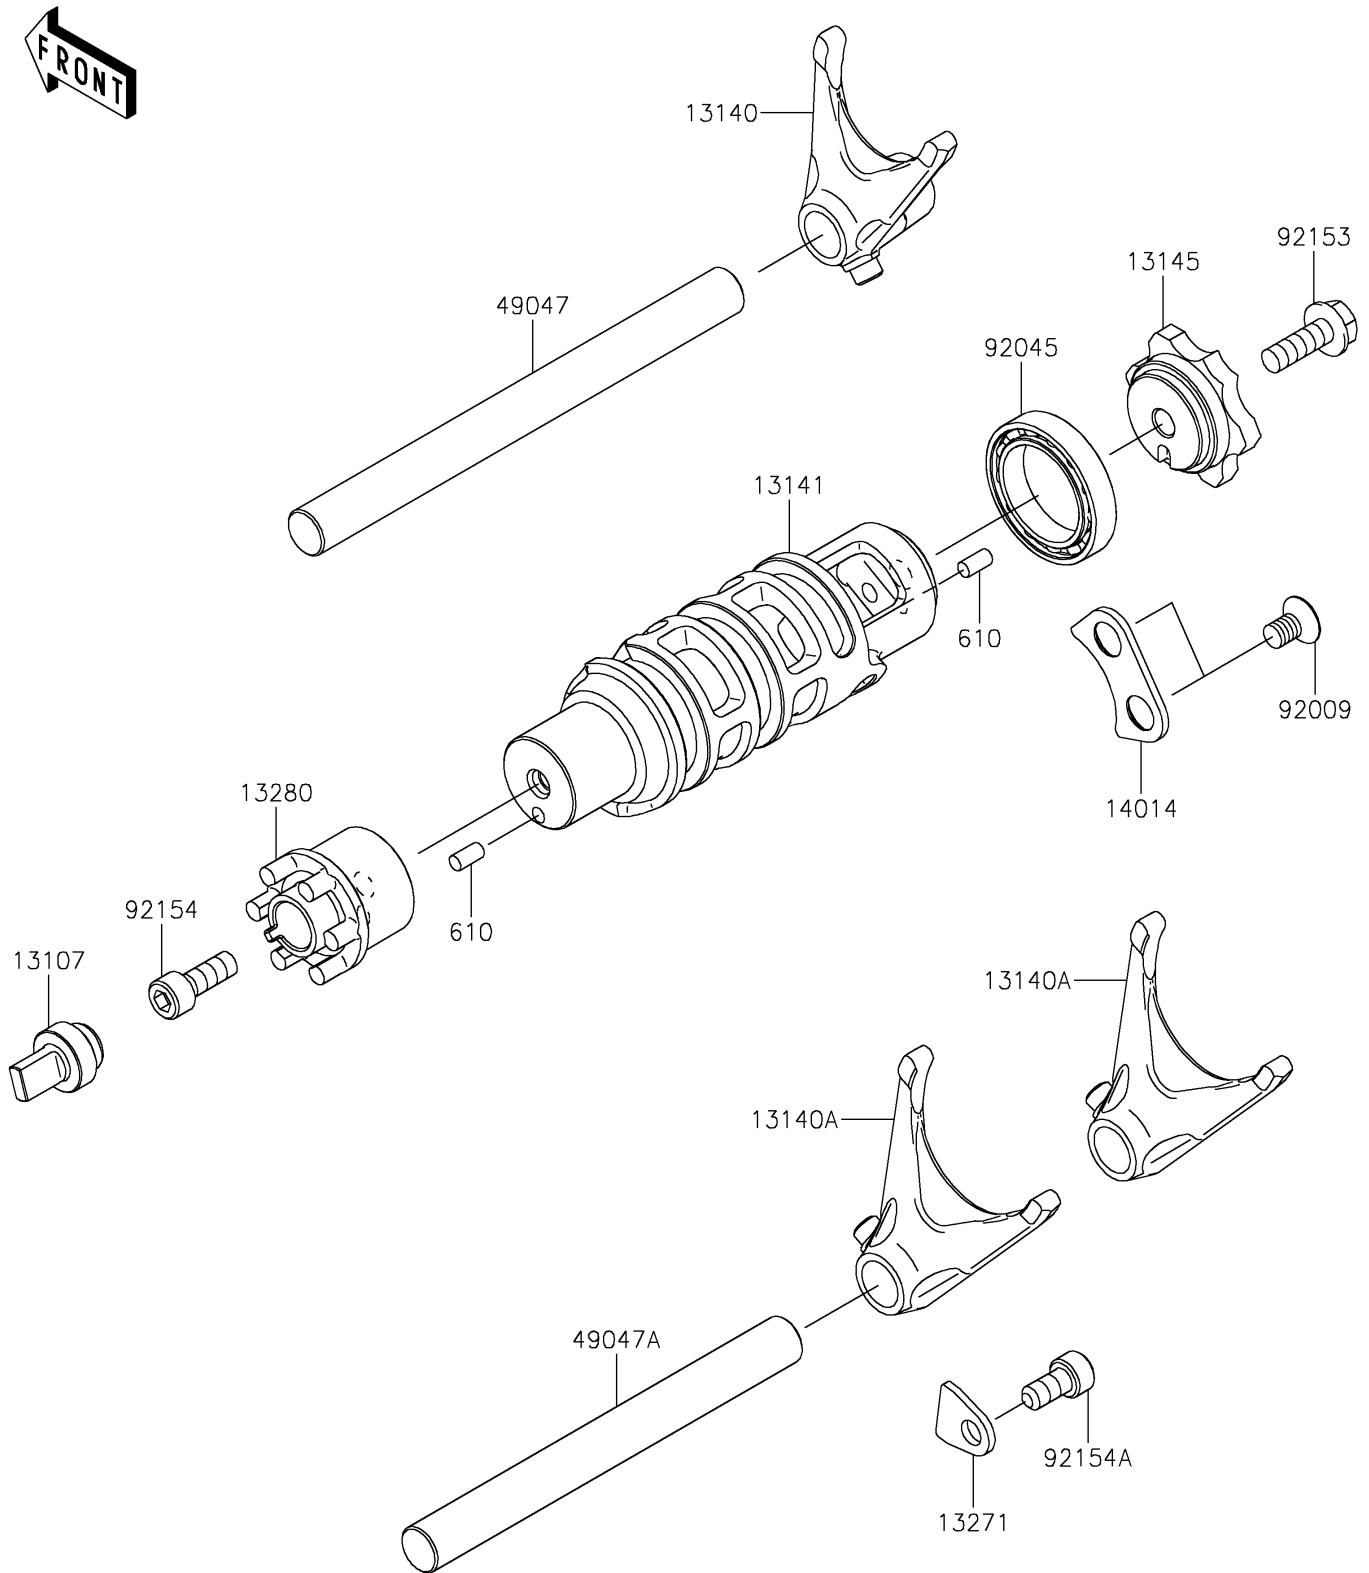

2019 VULCAN® S ABS

PARTS DIAGRAM

Gear Change Drum/Shift Fork(s)

E1362

2019 VULCAN[®] S ABS

PARTS LIST

Gear Change Drum/Shift Fork(s)

ITEM NAME

PART NUMBER

QUANTITY
