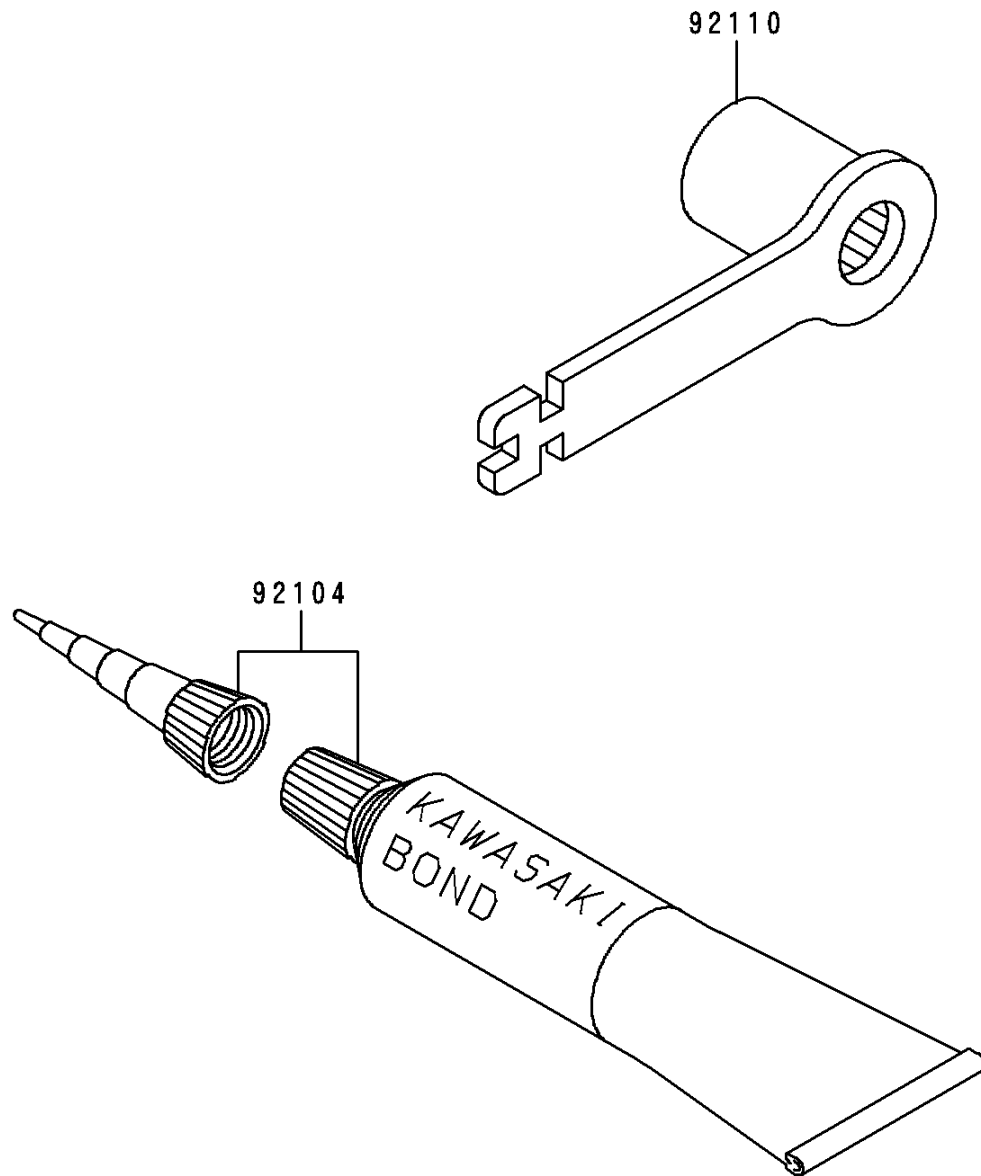

1994 KX250

PARTS DIAGRAM

Owner's Tools

F2810

1994 KX250

PARTS LIST

Owner's Tools

ITEM NAME	PART NUMBER	QUANTITY
GASKET-LIQUID,TUBE,100G,SILVER (Ref # 92104)	92104-002	1
TOOL-WRENCH,BOX,21MM&SPOKE (Ref # 92110)	92110-1176	1