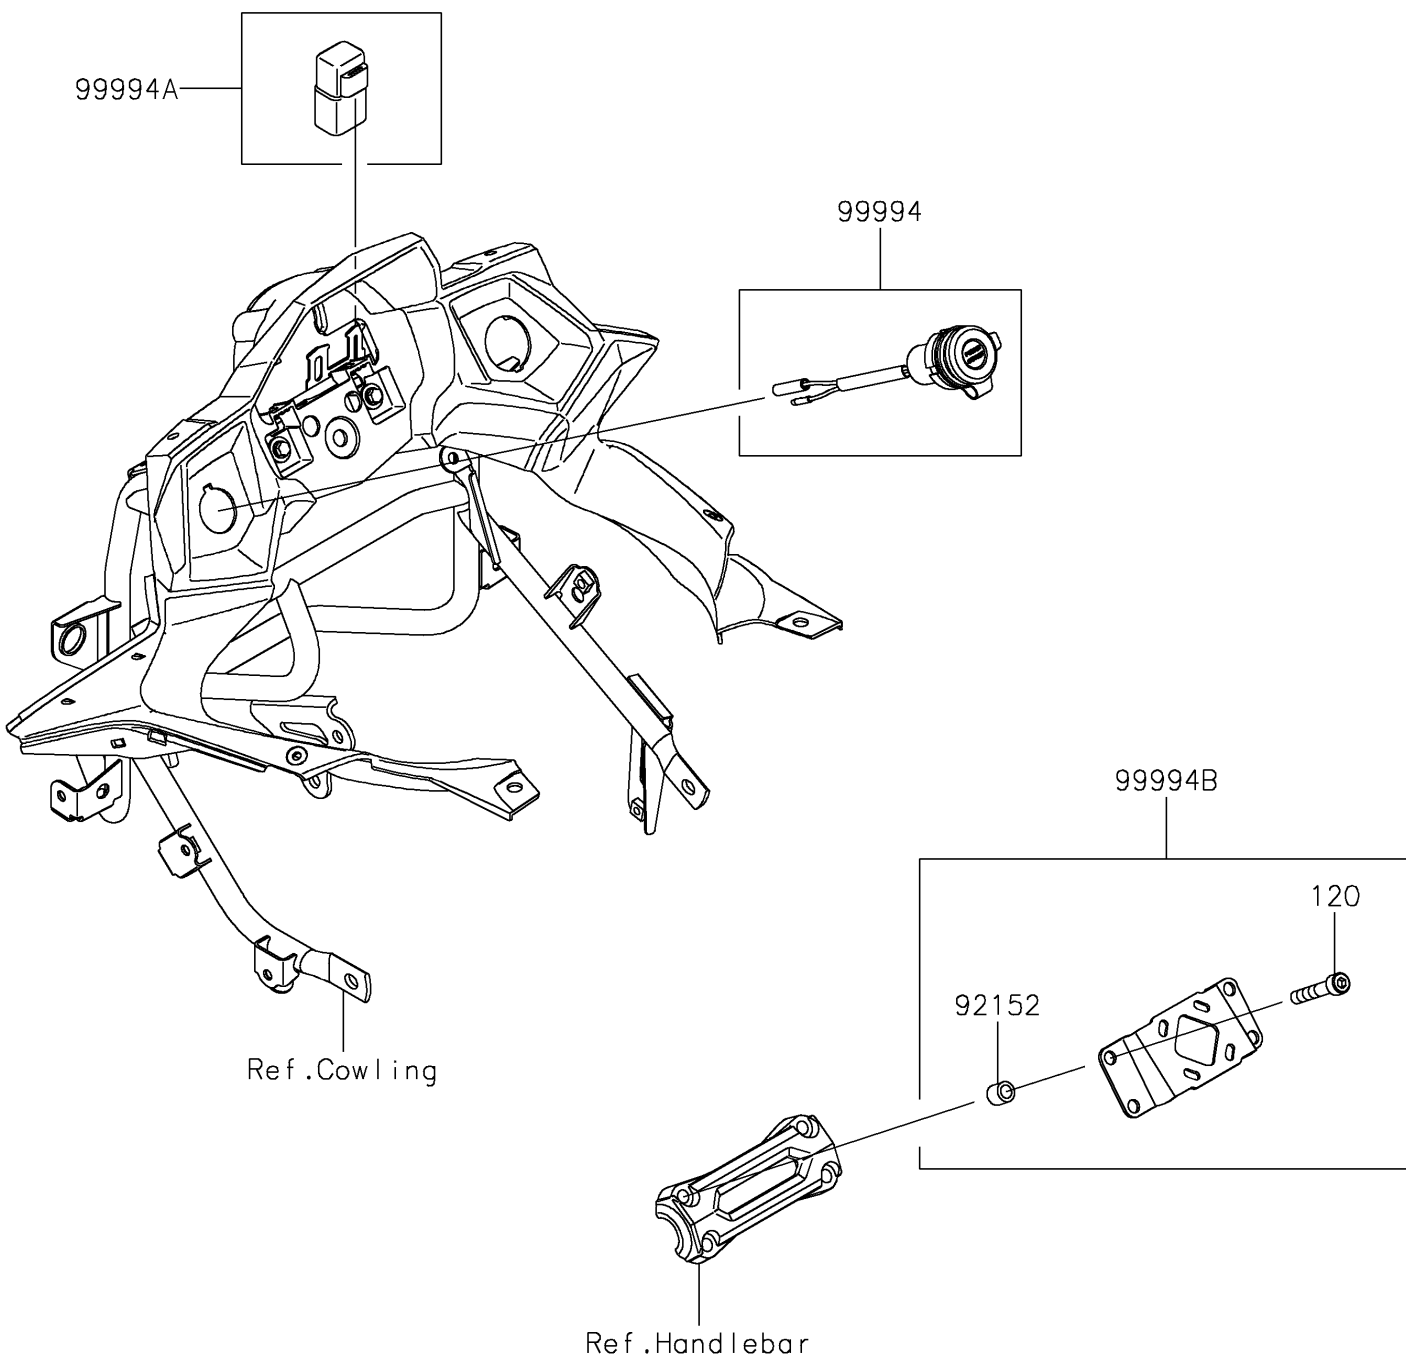

2019 VERSYS® 650 ABS

PARTS DIAGRAM

Accessory(DC Output etc.)

F2910D

2019 VERSYS® 650 ABS

PARTS LIST

Accessory(DC Output etc.)

ITEM NAME

PART NUMBER

QUANTITY
