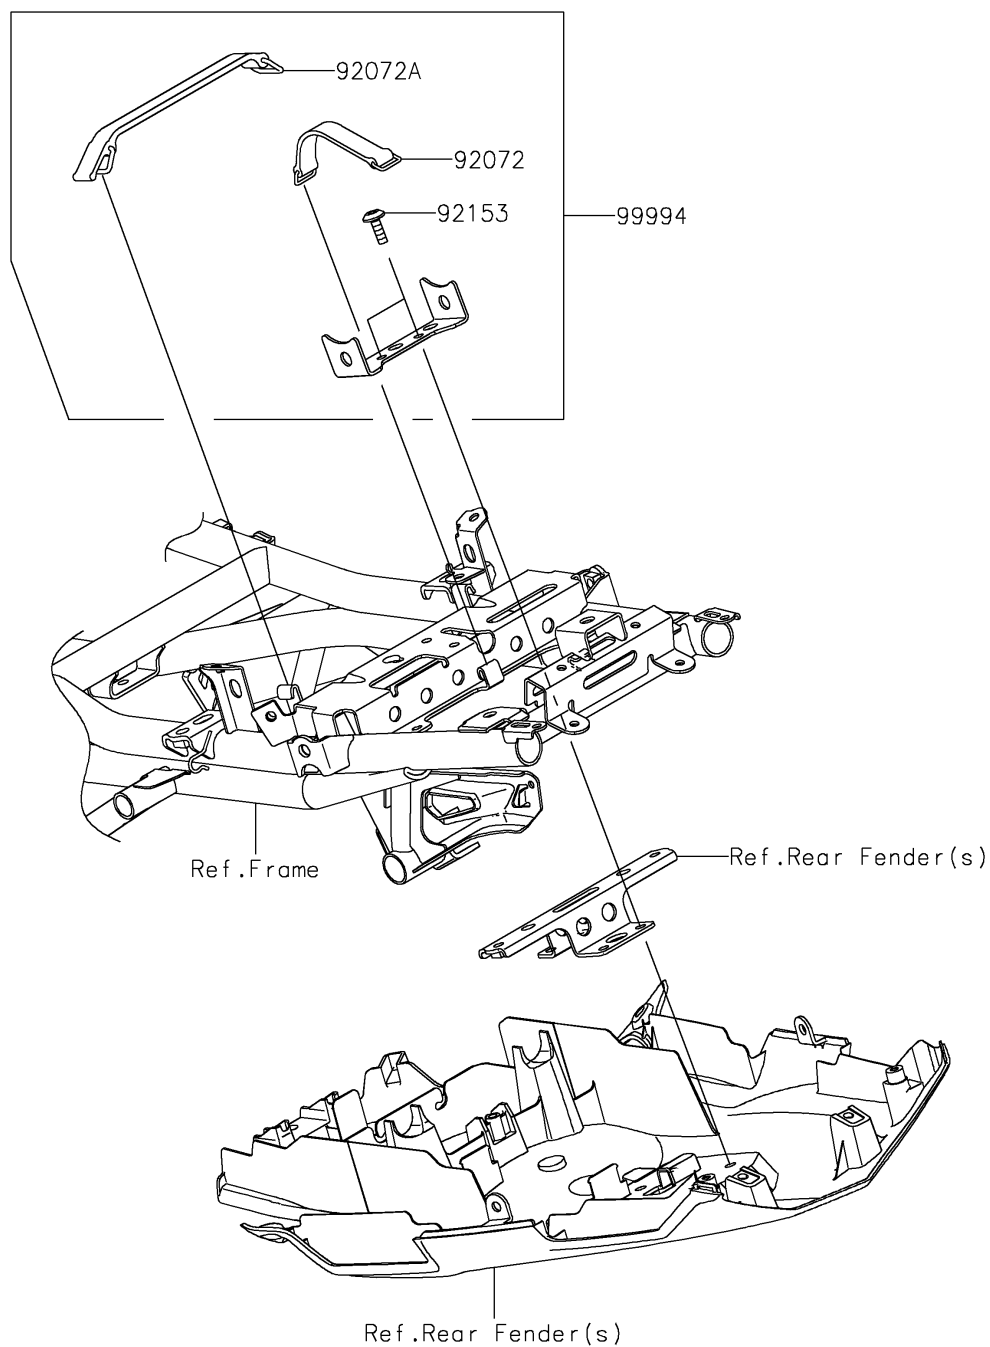

# 2019 VERSYS® 650 ABS

## PARTS DIAGRAM

### Accessory(U-Lock Bracket)

F2910C

## PARTS LIST

Accessory(U-Lock Bracket)

**ITEM NAME**

**PART NUMBER**

**QUANTITY**

---