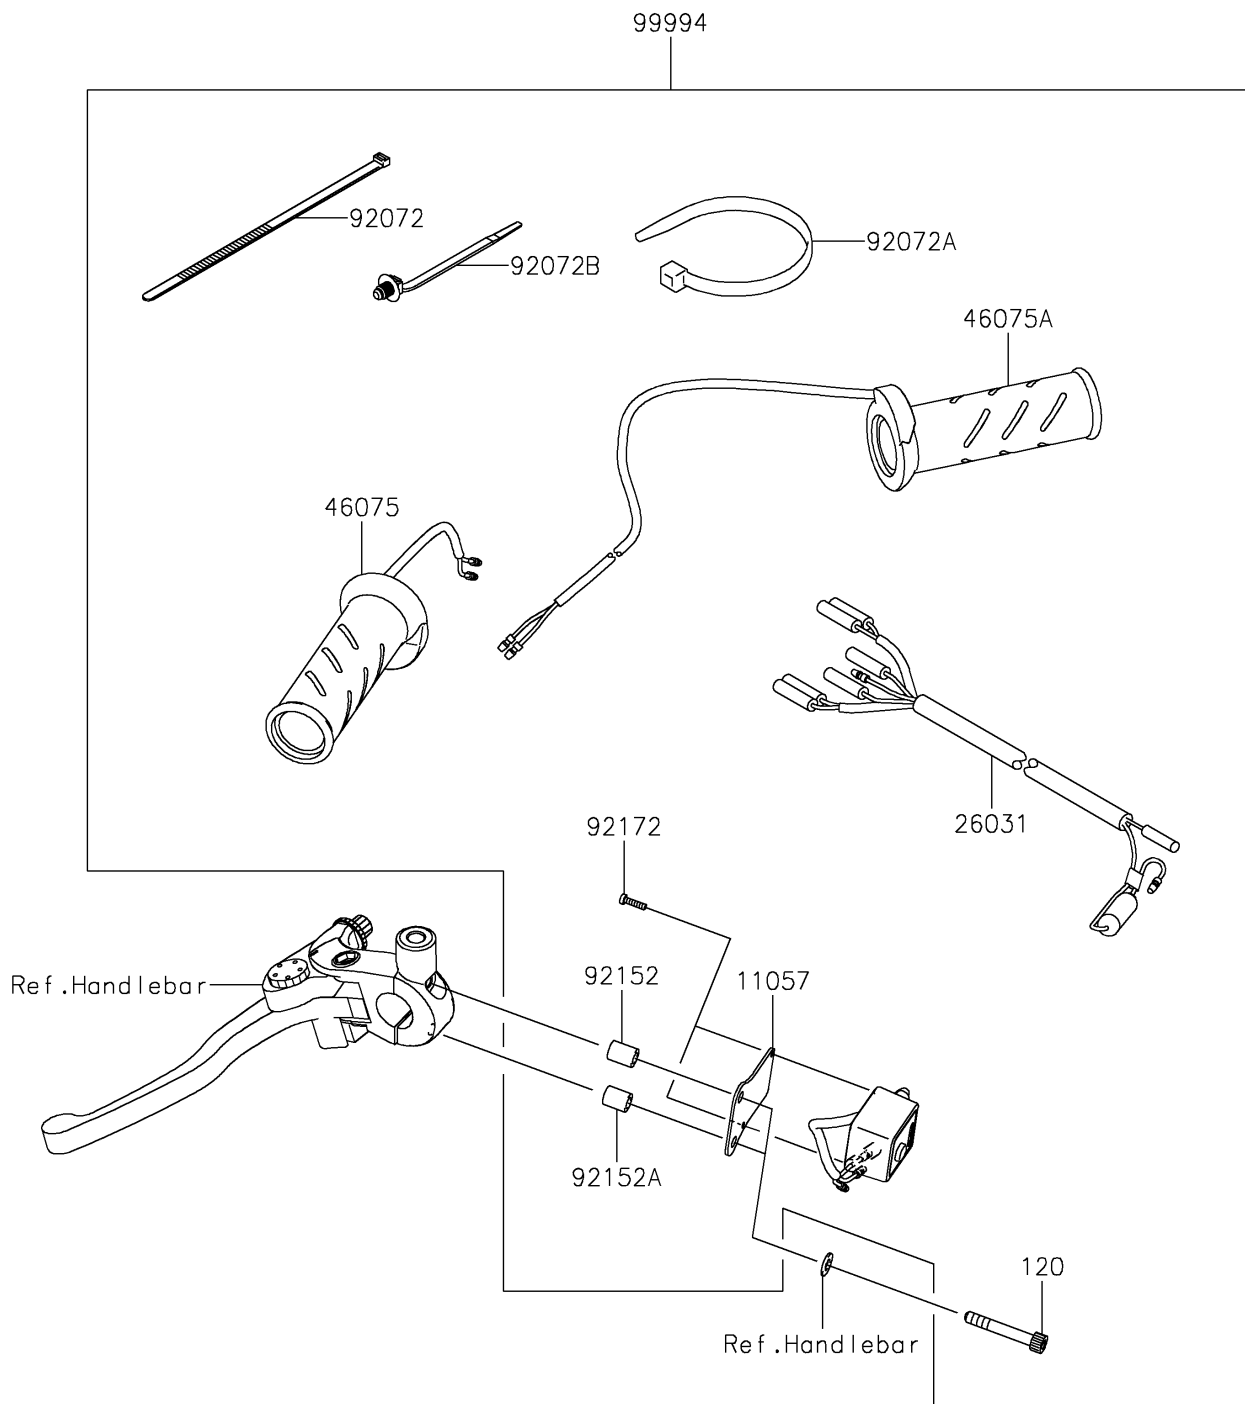

2019 VERSYS® 650 ABS

PARTS DIAGRAM

Accessory(Grip Heater)

F2910A

2019 VERSYS® 650 ABS

PARTS LIST

Accessory(Grip Heater)

ITEM NAME

PART NUMBER

QUANTITY
