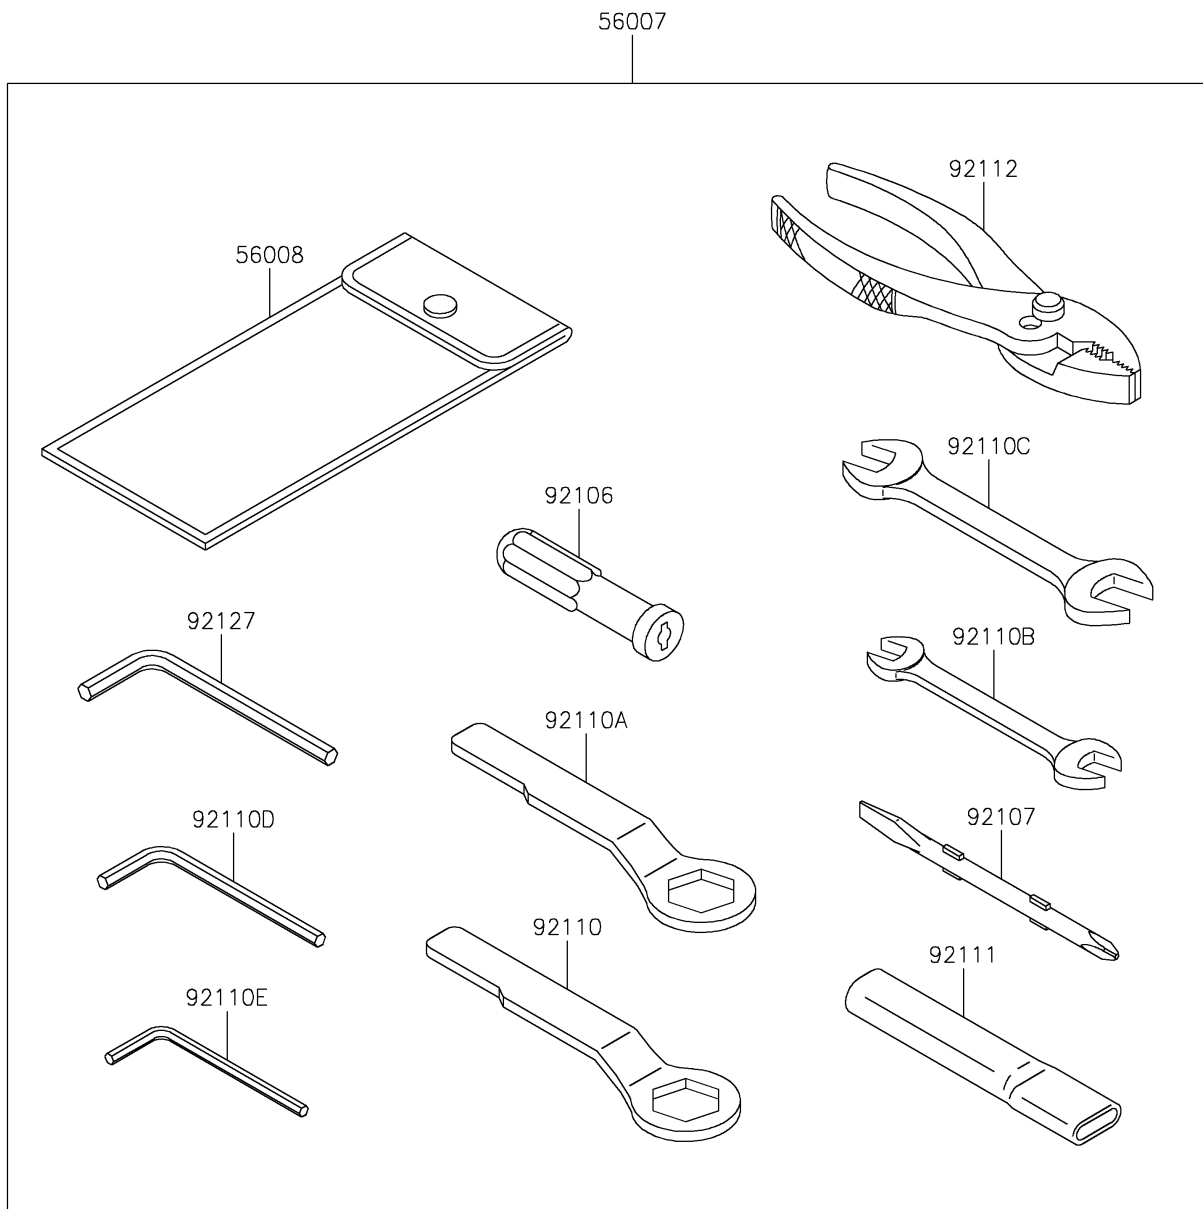

2019 VERSYS® 650 ABS

PARTS DIAGRAM

Owner's Tools

F2810

2019 VERSYS® 650 ABS

PARTS LIST

Owner's Tools

Kawasaki

Let the Good Times Roll®

ITEM NAME

PART NUMBER

QUANTITY
