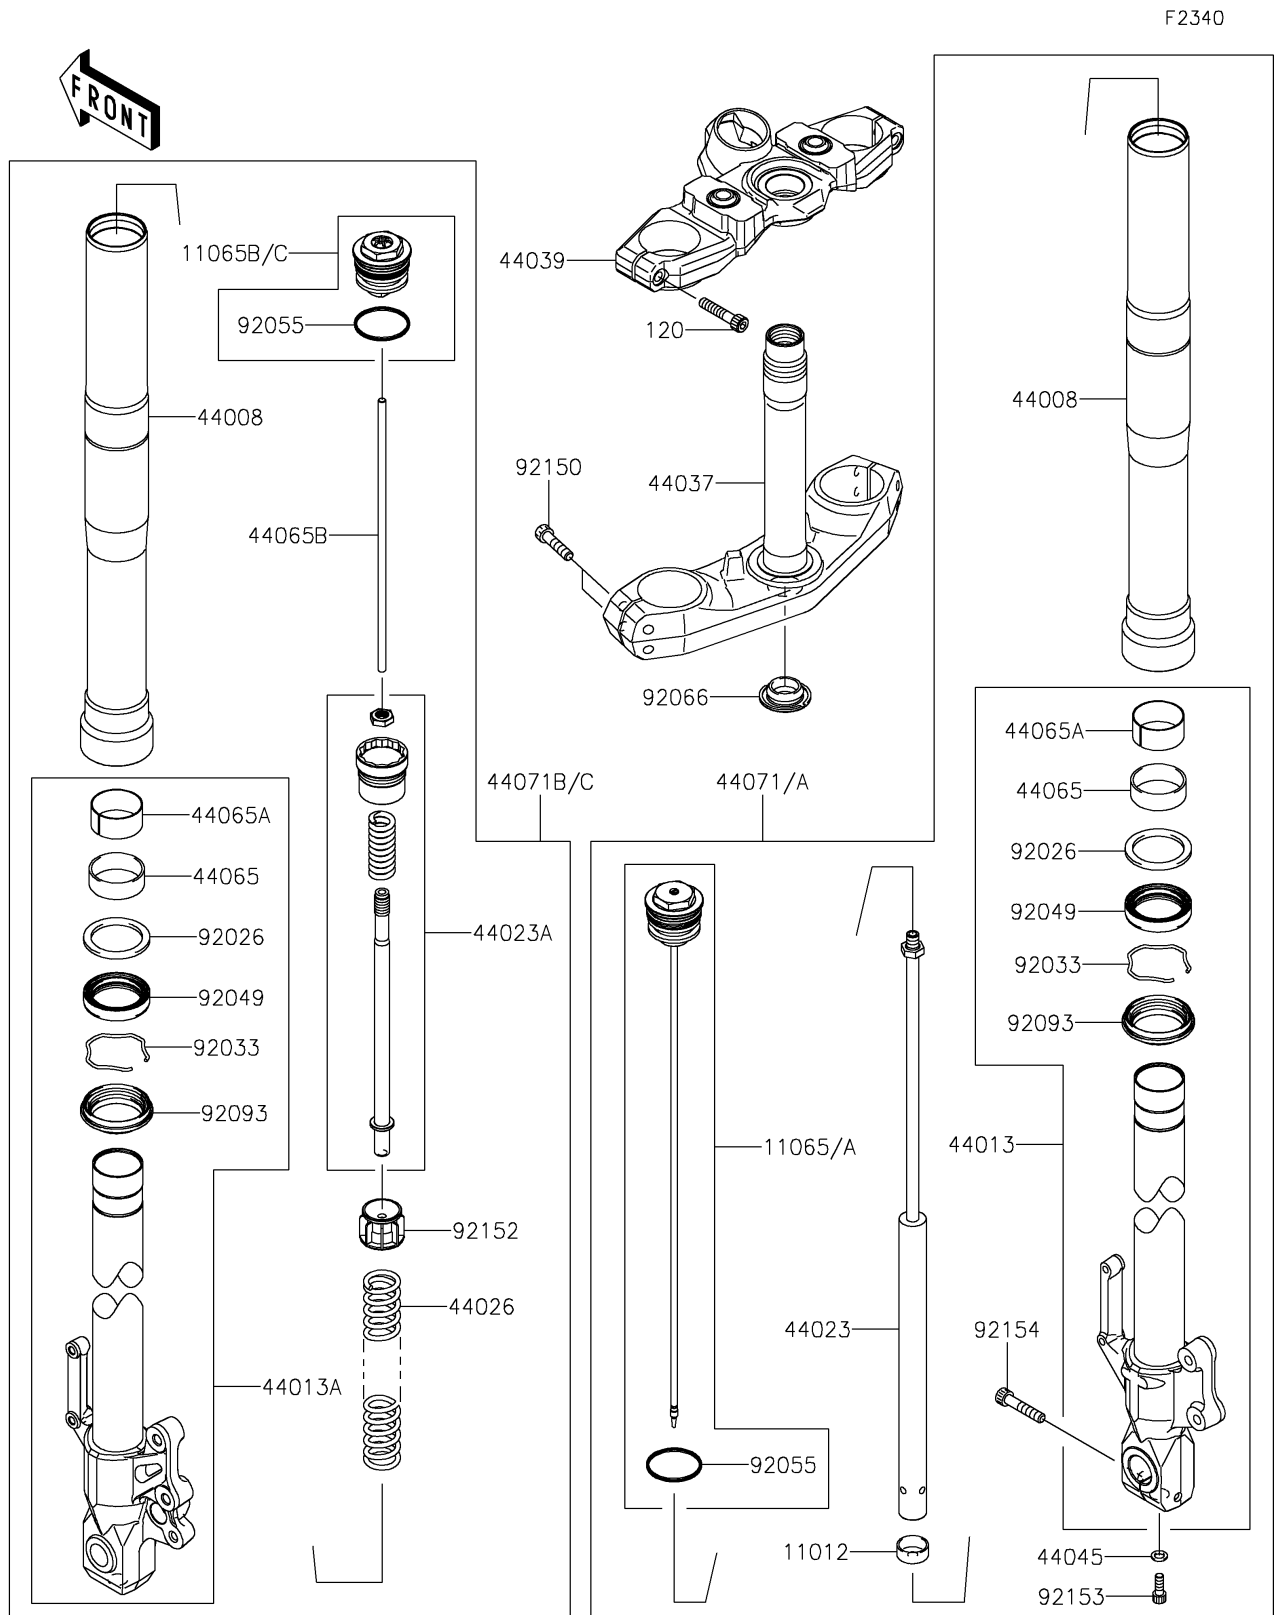

2019 VERSYS® 650 ABS

PARTS DIAGRAM

Front Fork

2019 VERSYS® 650 ABS

PARTS LIST

Front Fork

ITEM NAME

PART NUMBER

QUANTITY
