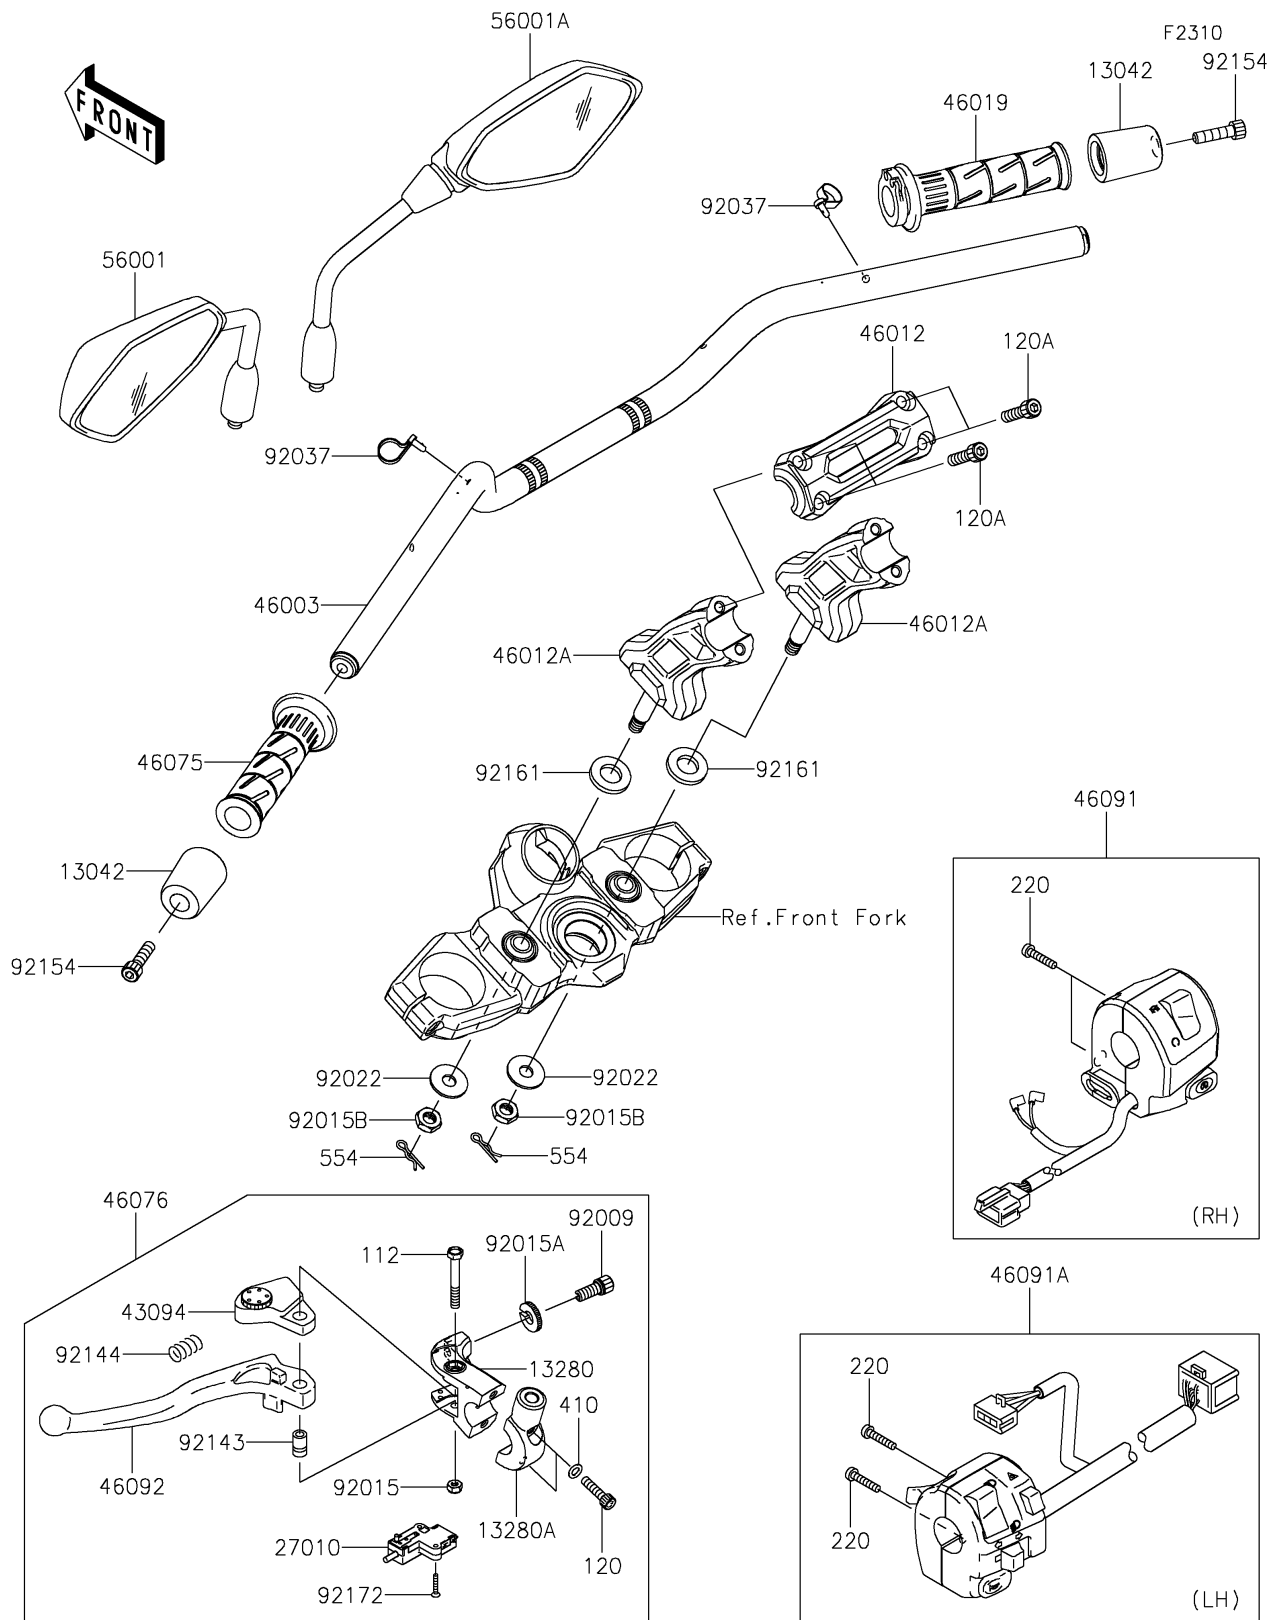

2019 VERSYS® 650 ABS

PARTS DIAGRAM

Handlebar

2019 VERSYS® 650 ABS

PARTS LIST

Handlebar

ITEM NAME

PART NUMBER

QUANTITY
