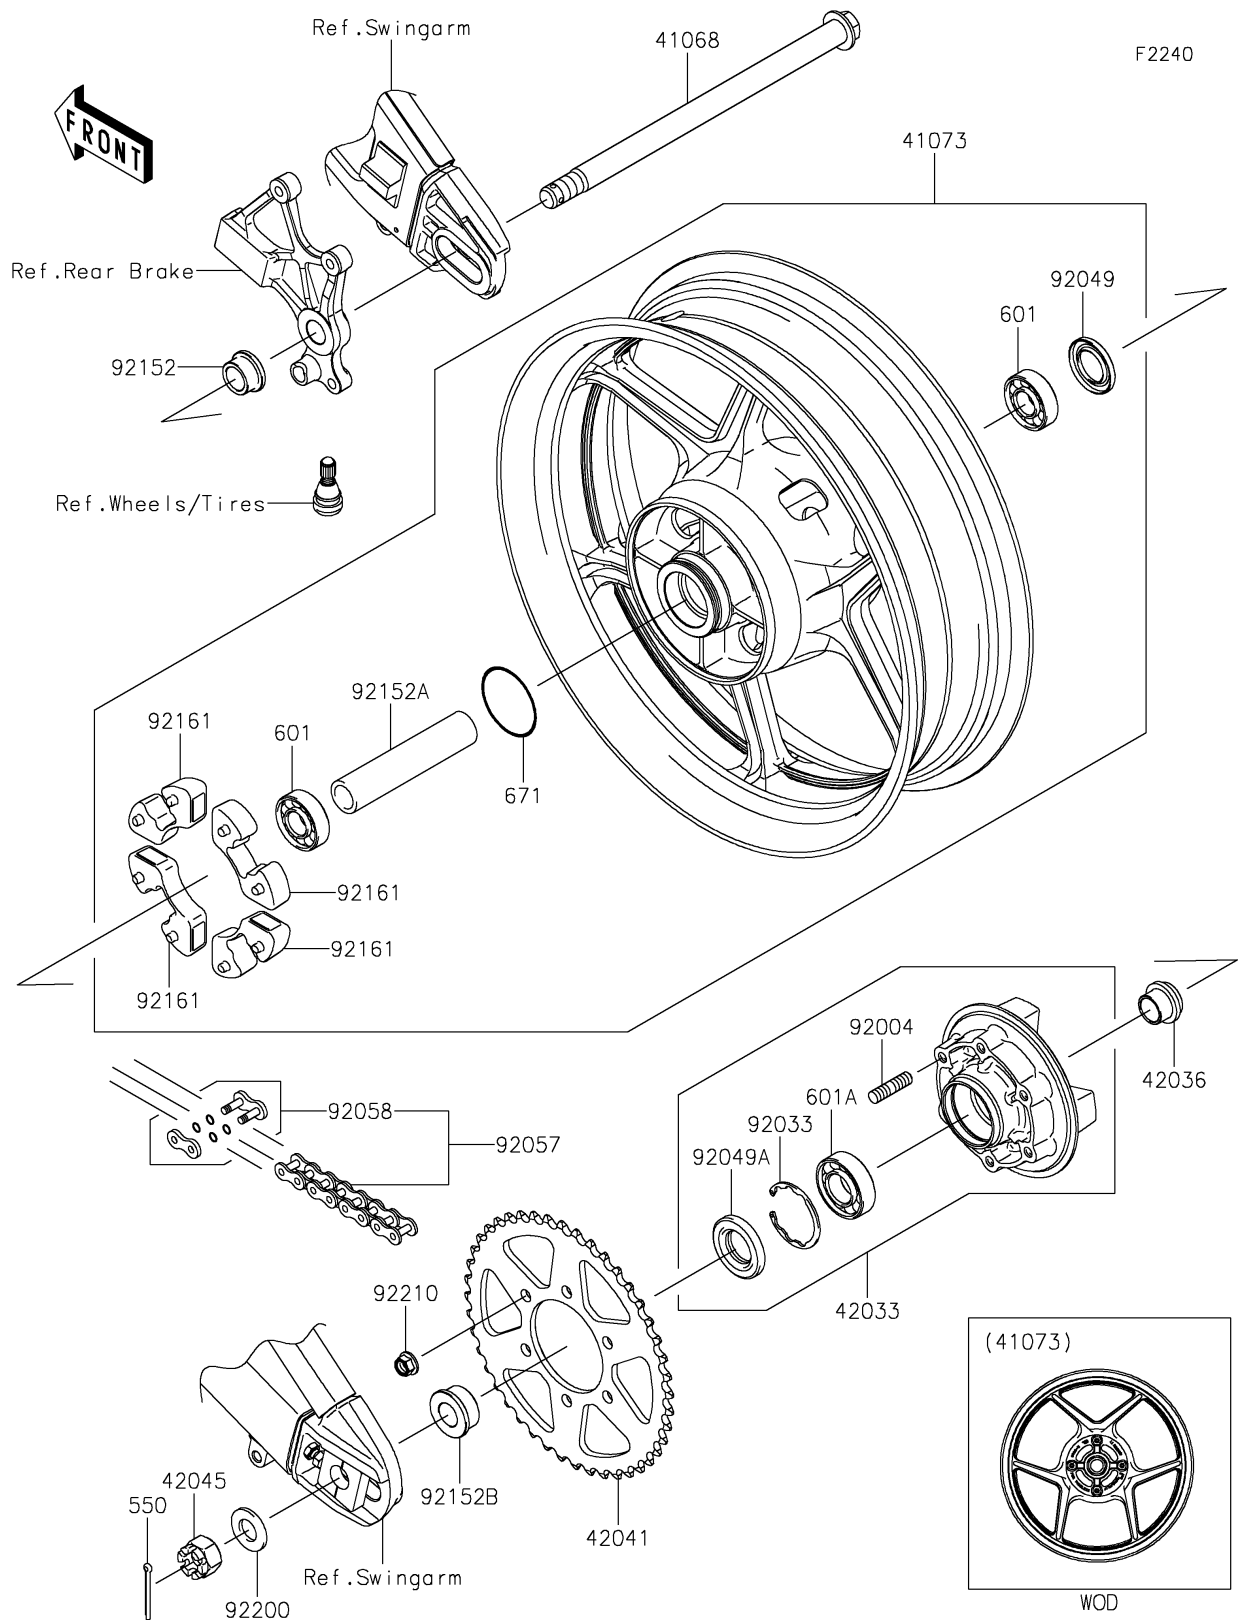

2019 VERSYS® 650 ABS

PARTS DIAGRAM

Rear Hub

2019 VERSYS® 650 ABS

PARTS LIST

Rear Hub

ITEM NAME

PART NUMBER

QUANTITY
