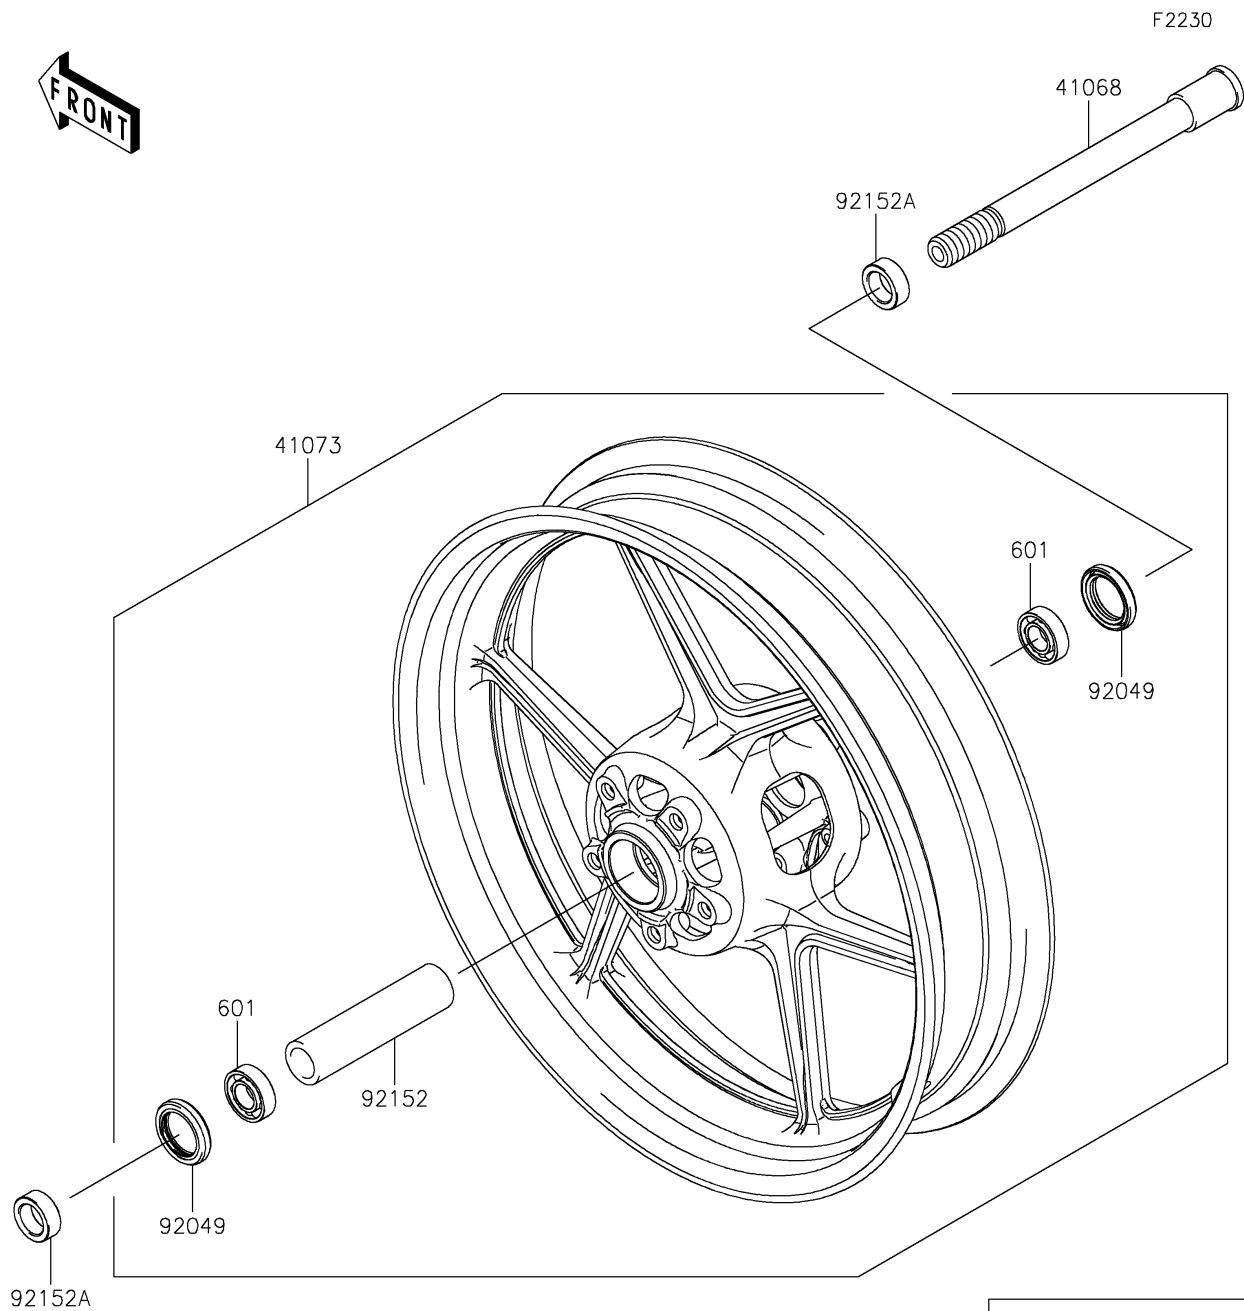

2019 VERSYS® 650 ABS

PARTS DIAGRAM

Front Hub

Ref. Wheels/Tires 

2019 VERSYS® 650 ABS

PARTS LIST

Front Hub

ITEM NAME

PART NUMBER

QUANTITY
