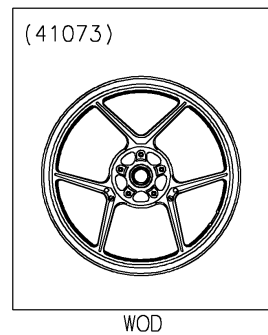

2019 VERSYS® 650 ABS

PARTS DIAGRAM

Front Hub

Ref. Wheels/Tires 

2019 VERSYS® 650 ABS

PARTS LIST

Front Hub

ITEM NAME

PART NUMBER

QUANTITY
