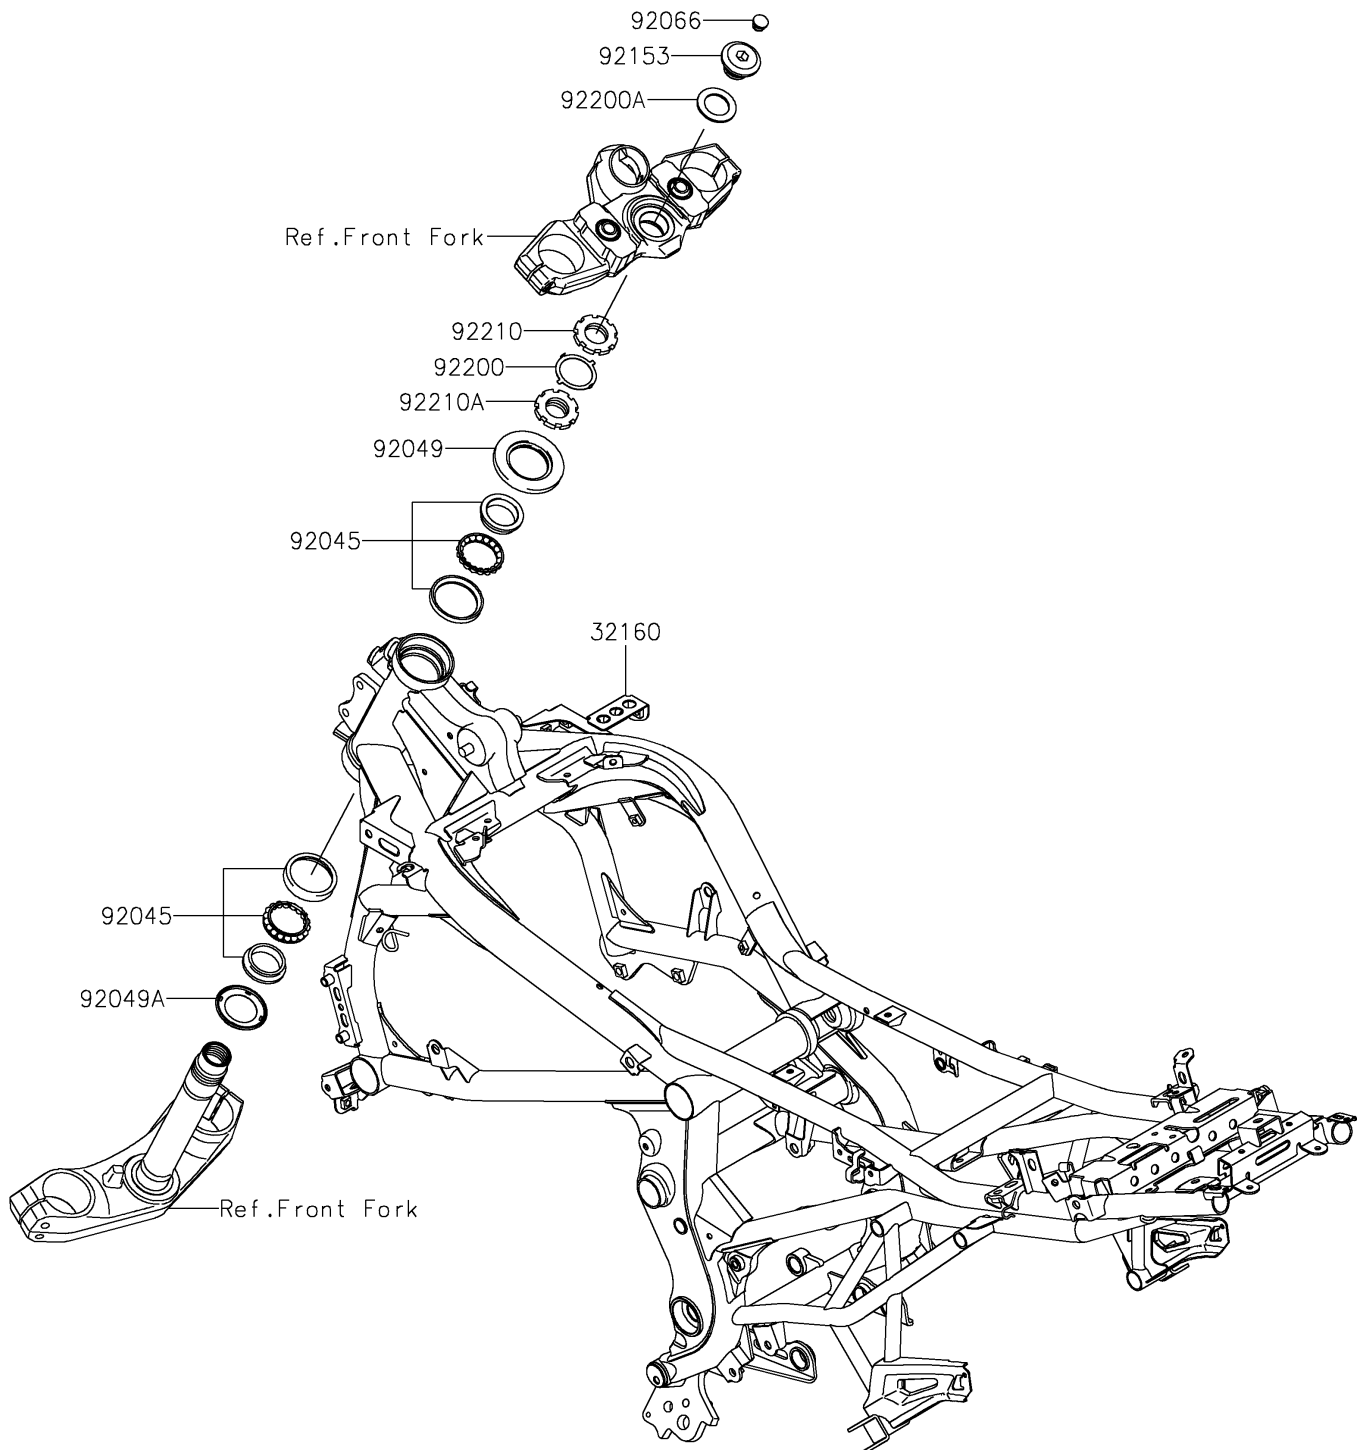

2020 VERSYS® 650 ABS

PARTS DIAGRAM

Frame

F2120

2020 VERSYS® 650 ABS

PARTS LIST

Frame

ITEM NAME	PART NUMBER	QUANTITY
FRAME-COMP,F.S.BLACK (Ref # 32160)	32160-0741-18R	1
BEARING-BALL,SF07A17PX1V1 (Ref # 92045)	92045-1384	2
SEAL-OIL (Ref # 92049)	92049-0131	1
SEAL-OIL (Ref # 92049A)	92049-0137	1
PLUG (Ref # 92066)	92066-0071	1
BOLT,26MM (Ref # 92153)	92153-0474	1
WASHER (Ref # 92200)	92200-0036	1
WASHER,27X42X2.3 (Ref # 92200A)	92200-0753	1
NUT,STEERING STEM,35MM (Ref # 92210)	92210-0534	1
NUT,STEERING STEM,35MM (Ref # 92210A)	92210-0535	1