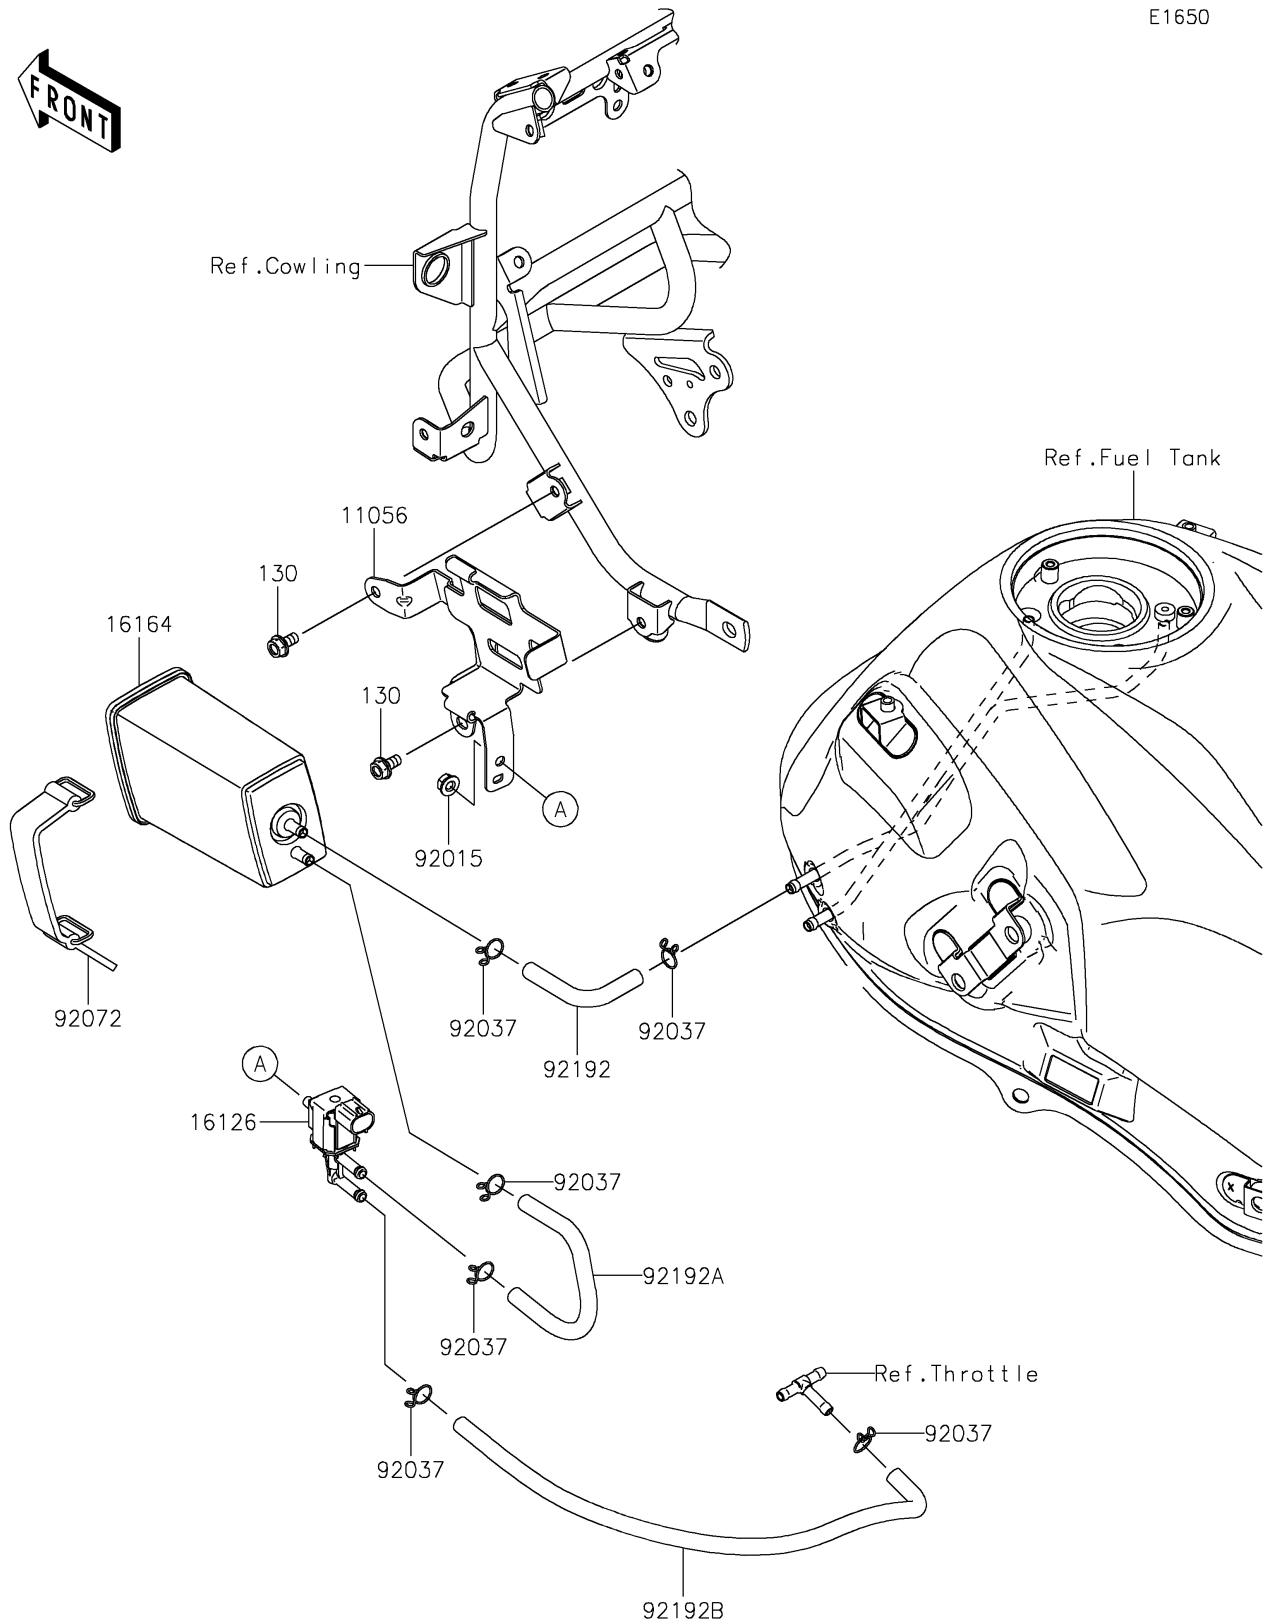

2019 VERSYS® 650 ABS

PARTS DIAGRAM

Fuel Evaporative System(CA)

E1650

2019 VERSYS® 650 ABS

PARTS LIST

Fuel Evaporative System(CA)

ITEM NAME	PART NUMBER	QUANTITY
-----------	-------------	----------
