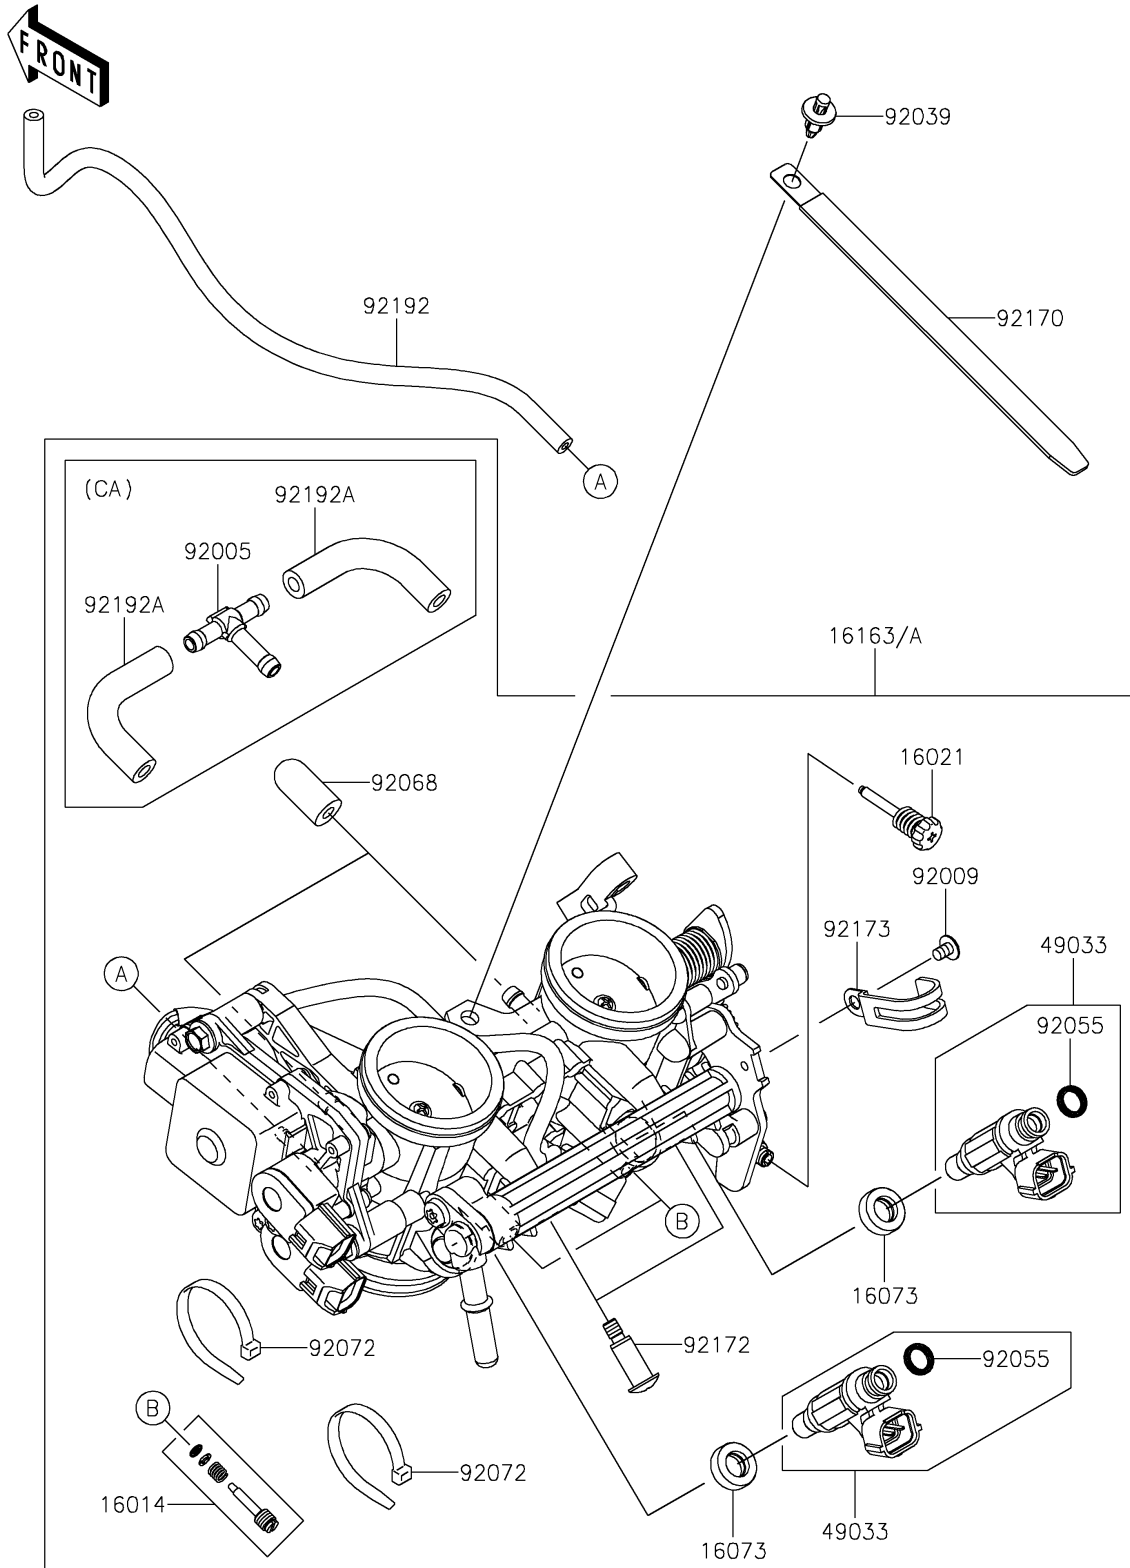

2019 VERSYS® 650 ABS

PARTS DIAGRAM

Throttle

E1510

2019 VERSYS® 650 ABS

PARTS LIST

Throttle

ITEM NAME

PART NUMBER

QUANTITY
