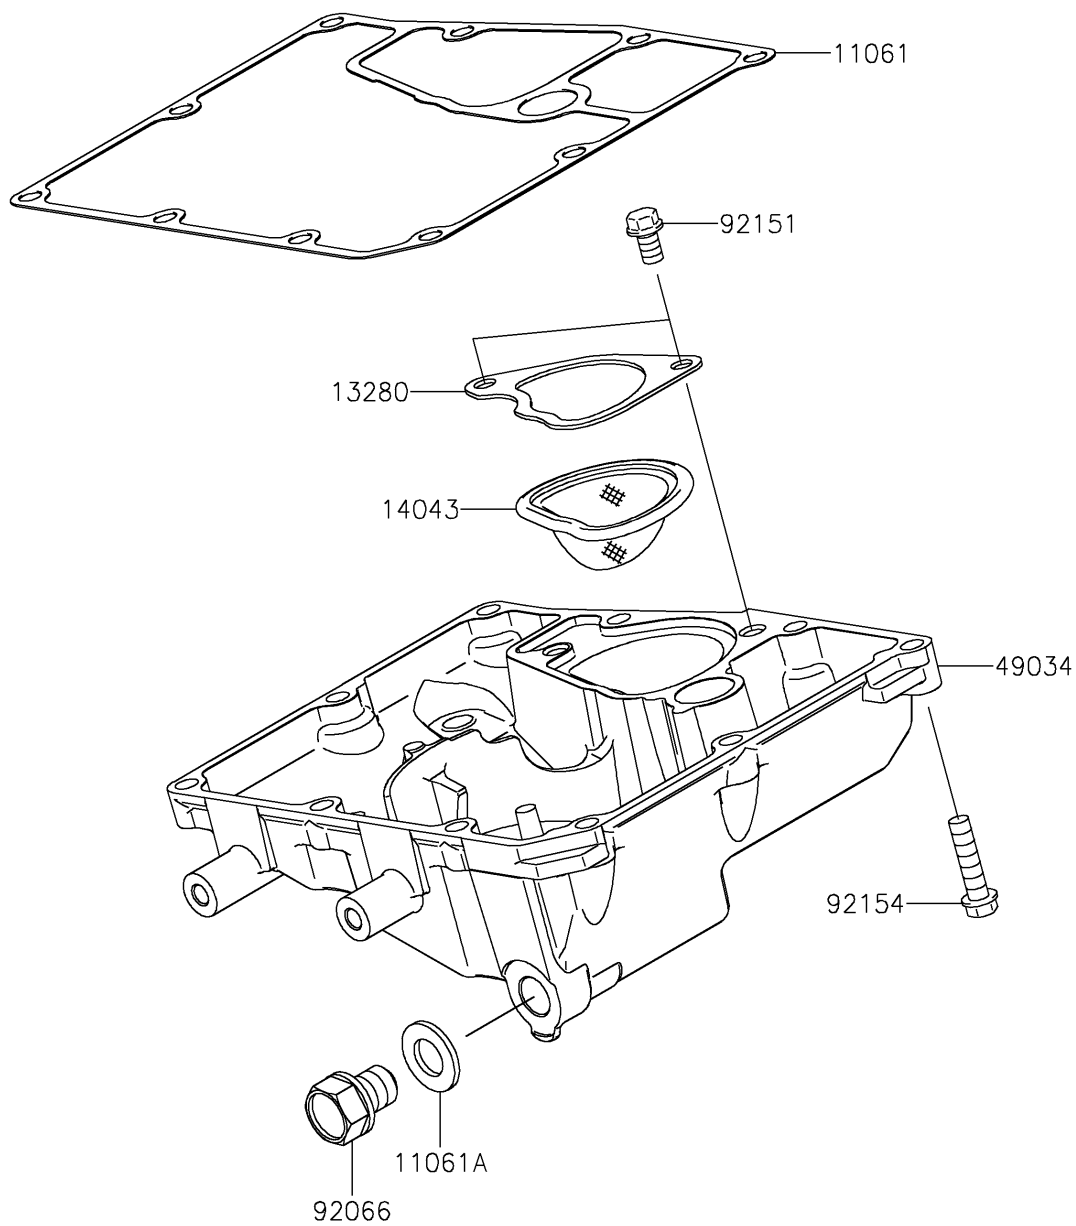

2019 VERSYS® 650 ABS

PARTS DIAGRAM

Oil Pan

E1434

2019 VERSYS® 650 ABS

PARTS LIST

Oil Pan

ITEM NAME

PART NUMBER

QUANTITY
