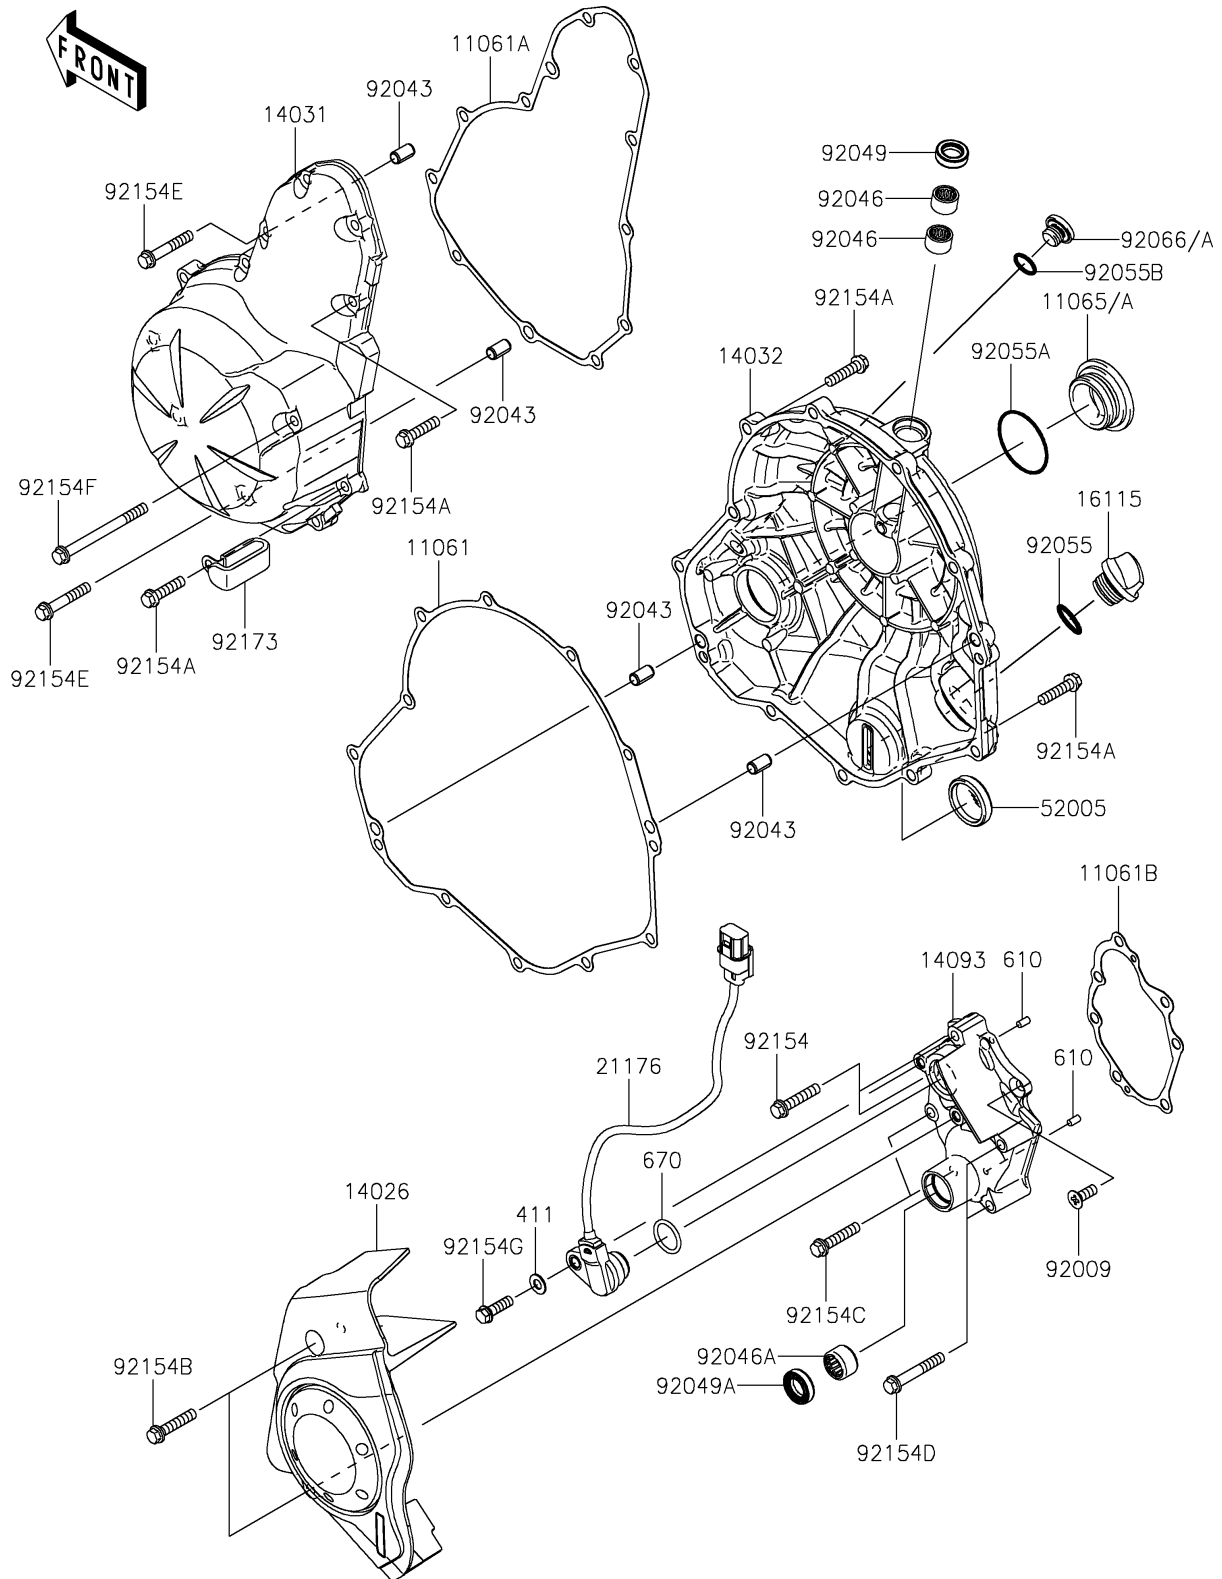

2019 VERSYS® 650 ABS

PARTS DIAGRAM

Engine Cover(s)

E1431

2019 VERSYS® 650 ABS

PARTS LIST

Engine Cover(s)

ITEM NAME

PART NUMBER

QUANTITY
