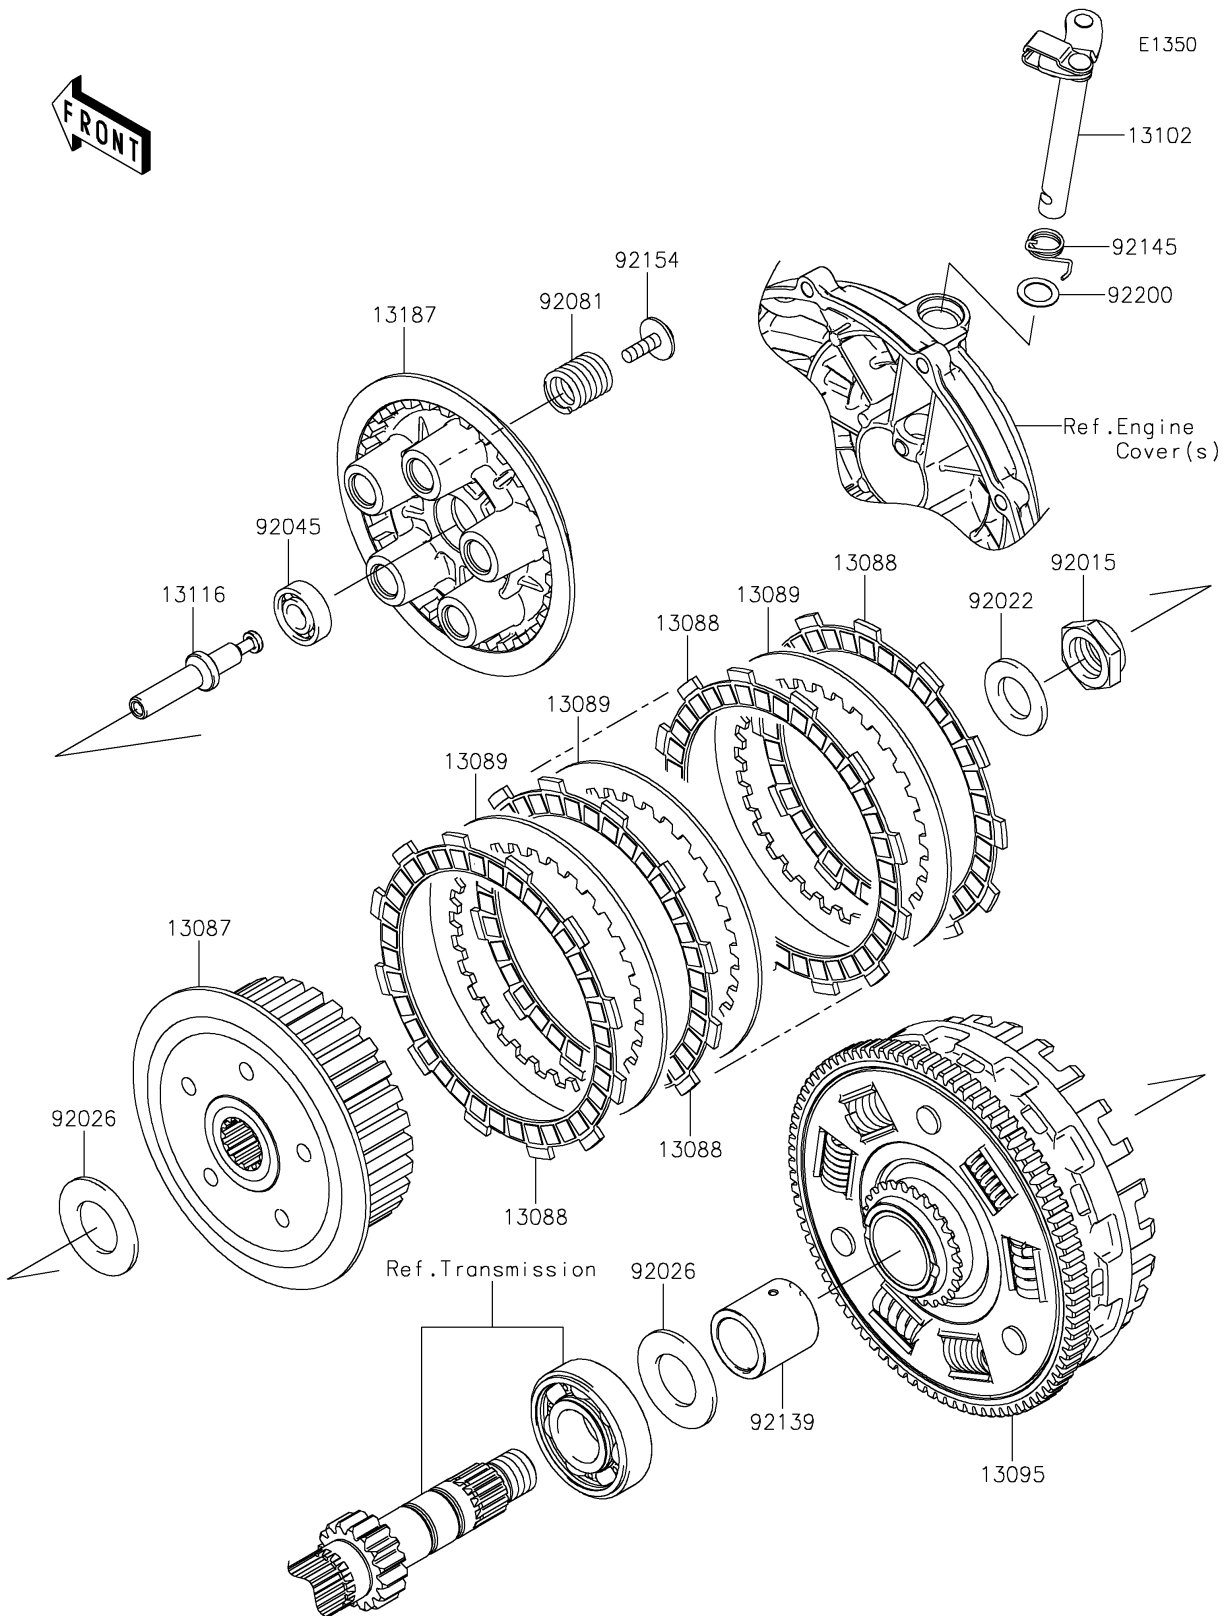

2019 VERSYS® 650 ABS

PARTS DIAGRAM

Clutch

2019 VERSYS® 650 ABS

PARTS LIST

Clutch

ITEM NAME

PART NUMBER

QUANTITY
