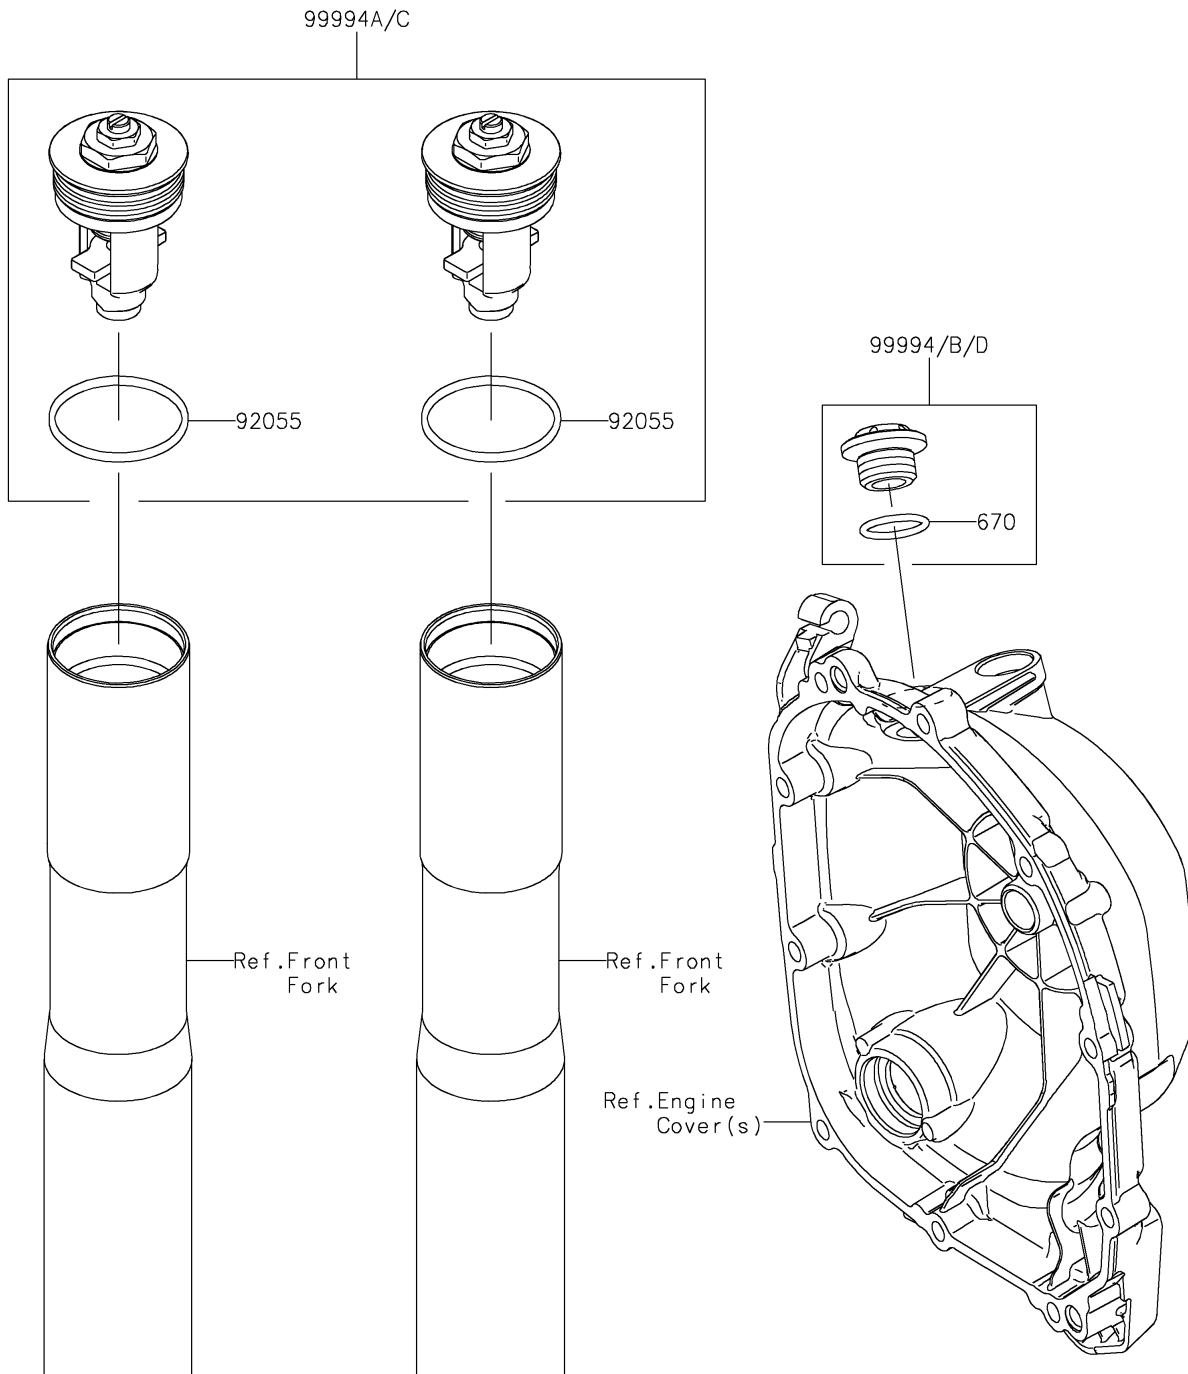

2018 Z900RS

PARTS DIAGRAM

Accessory(Cap)

F2910G

2018 Z900RS

PARTS LIST

Accessory(Cap)

ITEM NAME

PART NUMBER

QUANTITY
