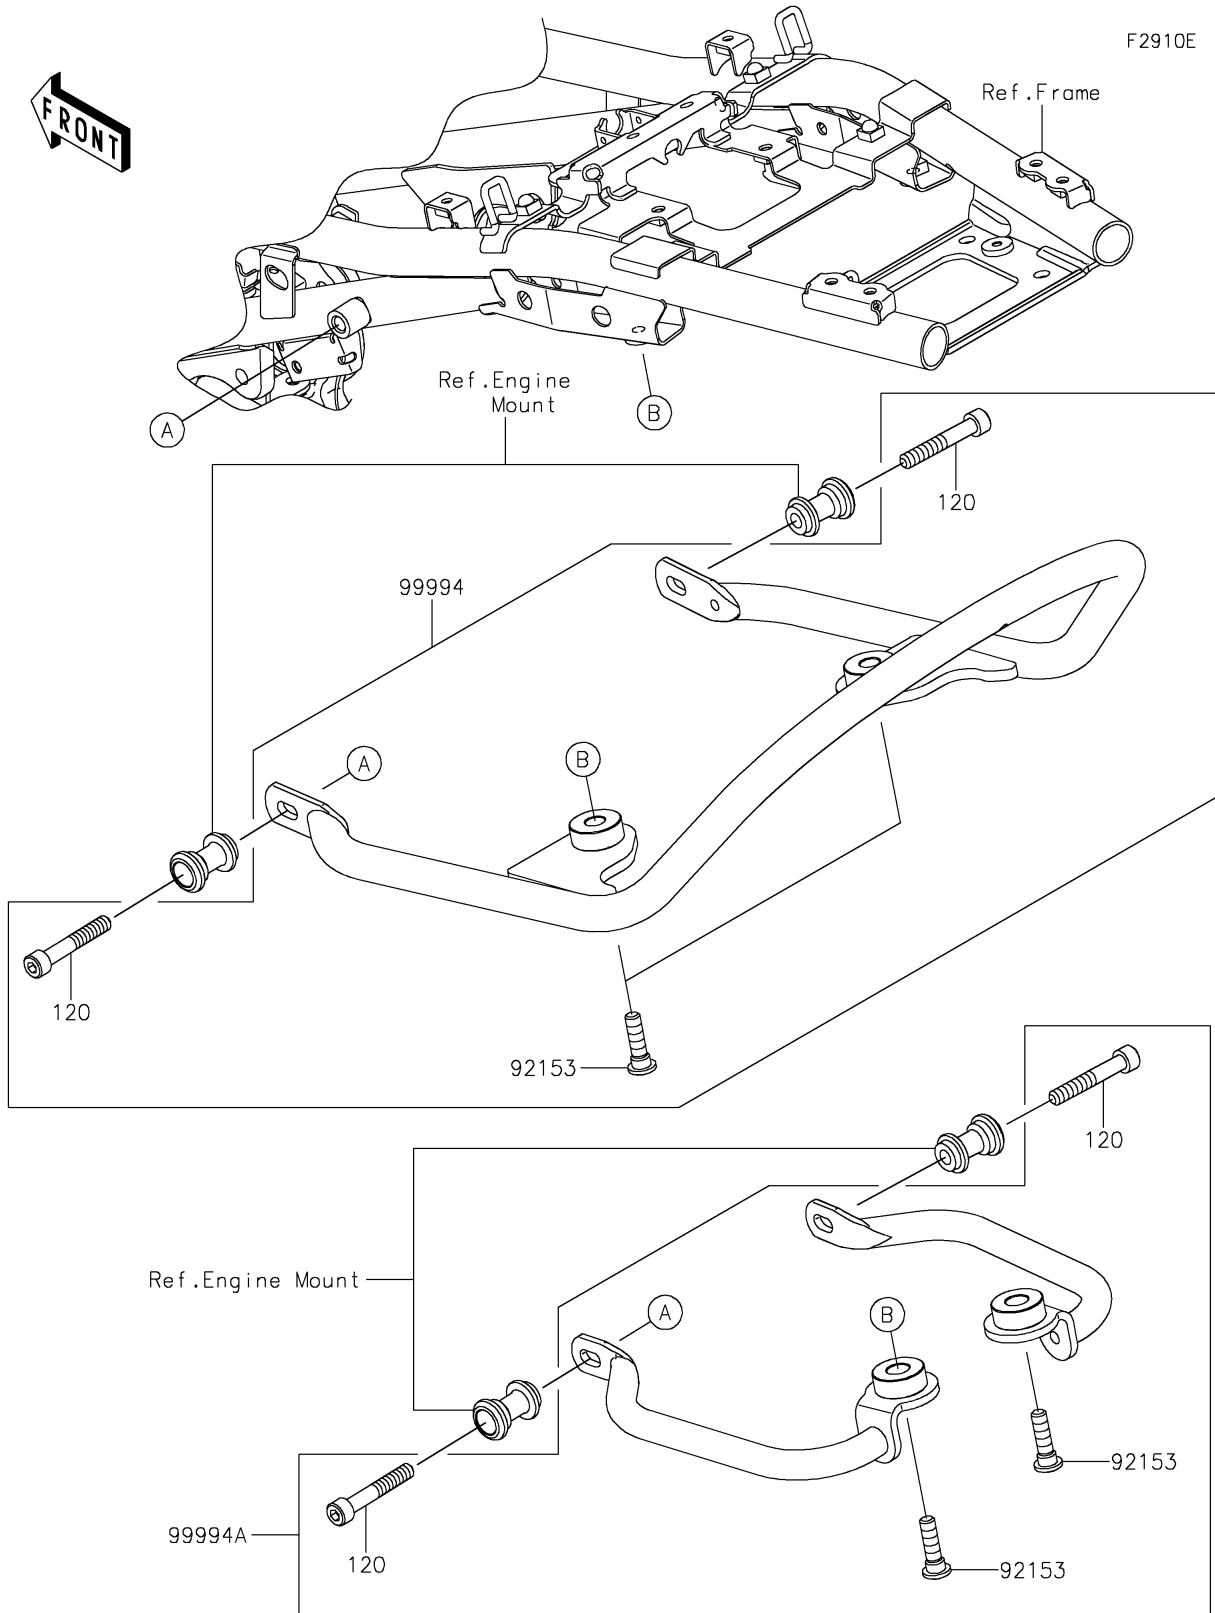

2019 Z900RS CAFE

PARTS DIAGRAM

Accessory(Grip)

2019 Z900RS CAFE

PARTS LIST

Accessory(Grip)

Kawasaki

Let the Good Times Roll®

ITEM NAME

PART NUMBER

QUANTITY
