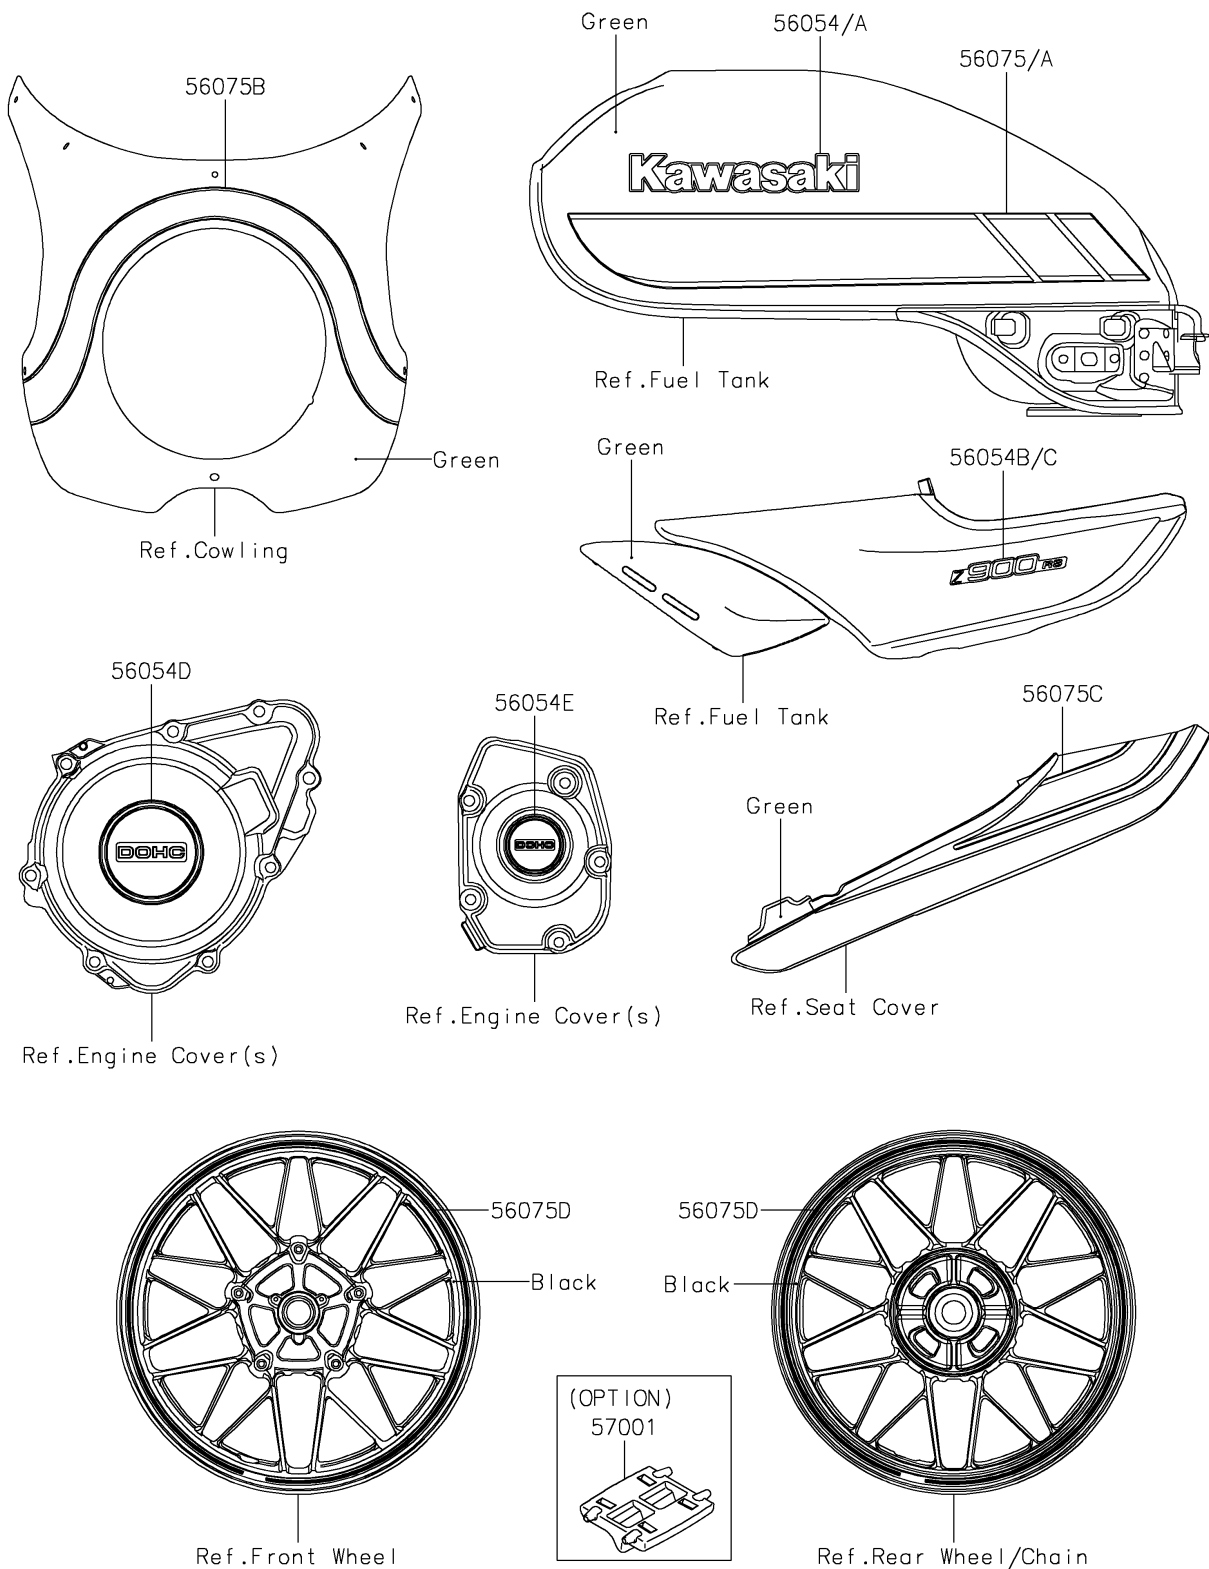

2019 Z900RS CAFE

PARTS DIAGRAM

Decals(Green)(EKF)(CA,US)

F2861C

2019 Z900RS CAFE

PARTS LIST

Decals(Green)(EKF)(CA,US)

ITEM NAME

PART NUMBER

QUANTITY
