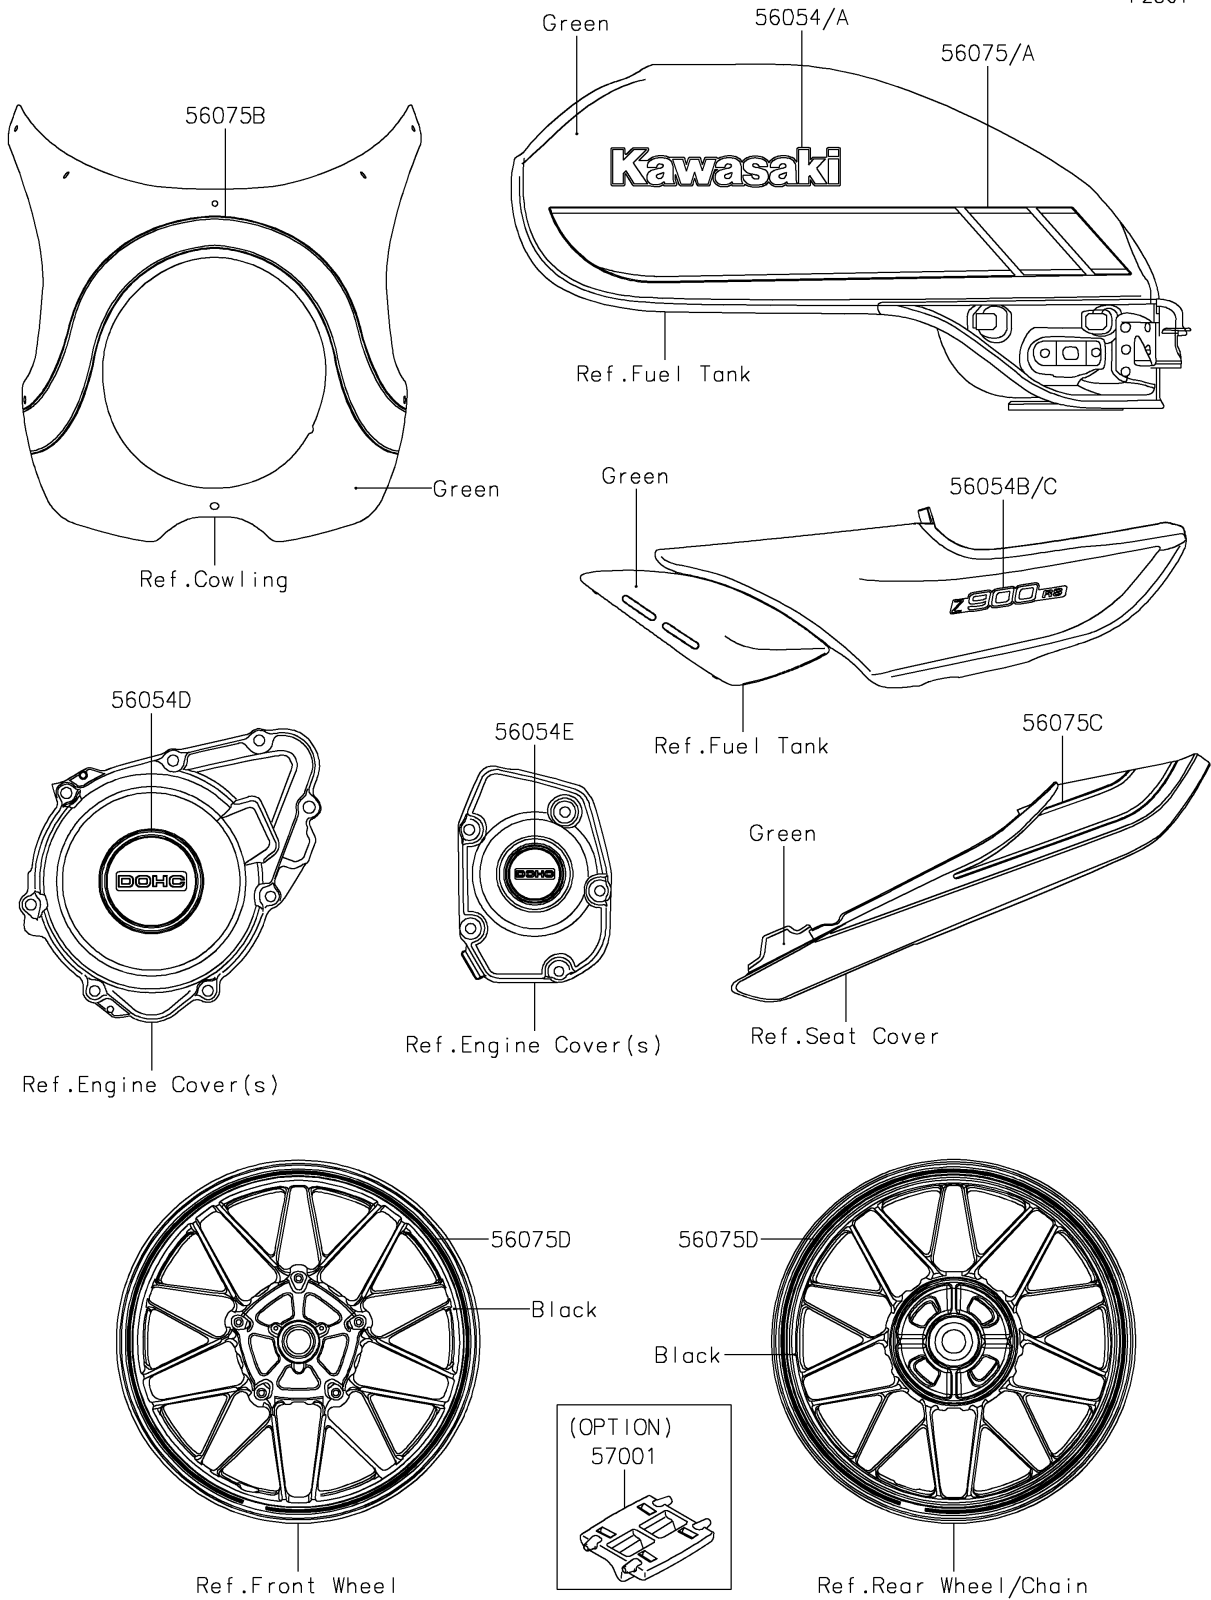

2018 Z900RS

PARTS DIAGRAM

Decals(Green)(EJF)

F2861

2018 Z900RS

PARTS LIST

Decals(Green)(EJF)

Kawasaki

Let the Good Times Roll®

ITEM NAME

PART NUMBER

QUANTITY
