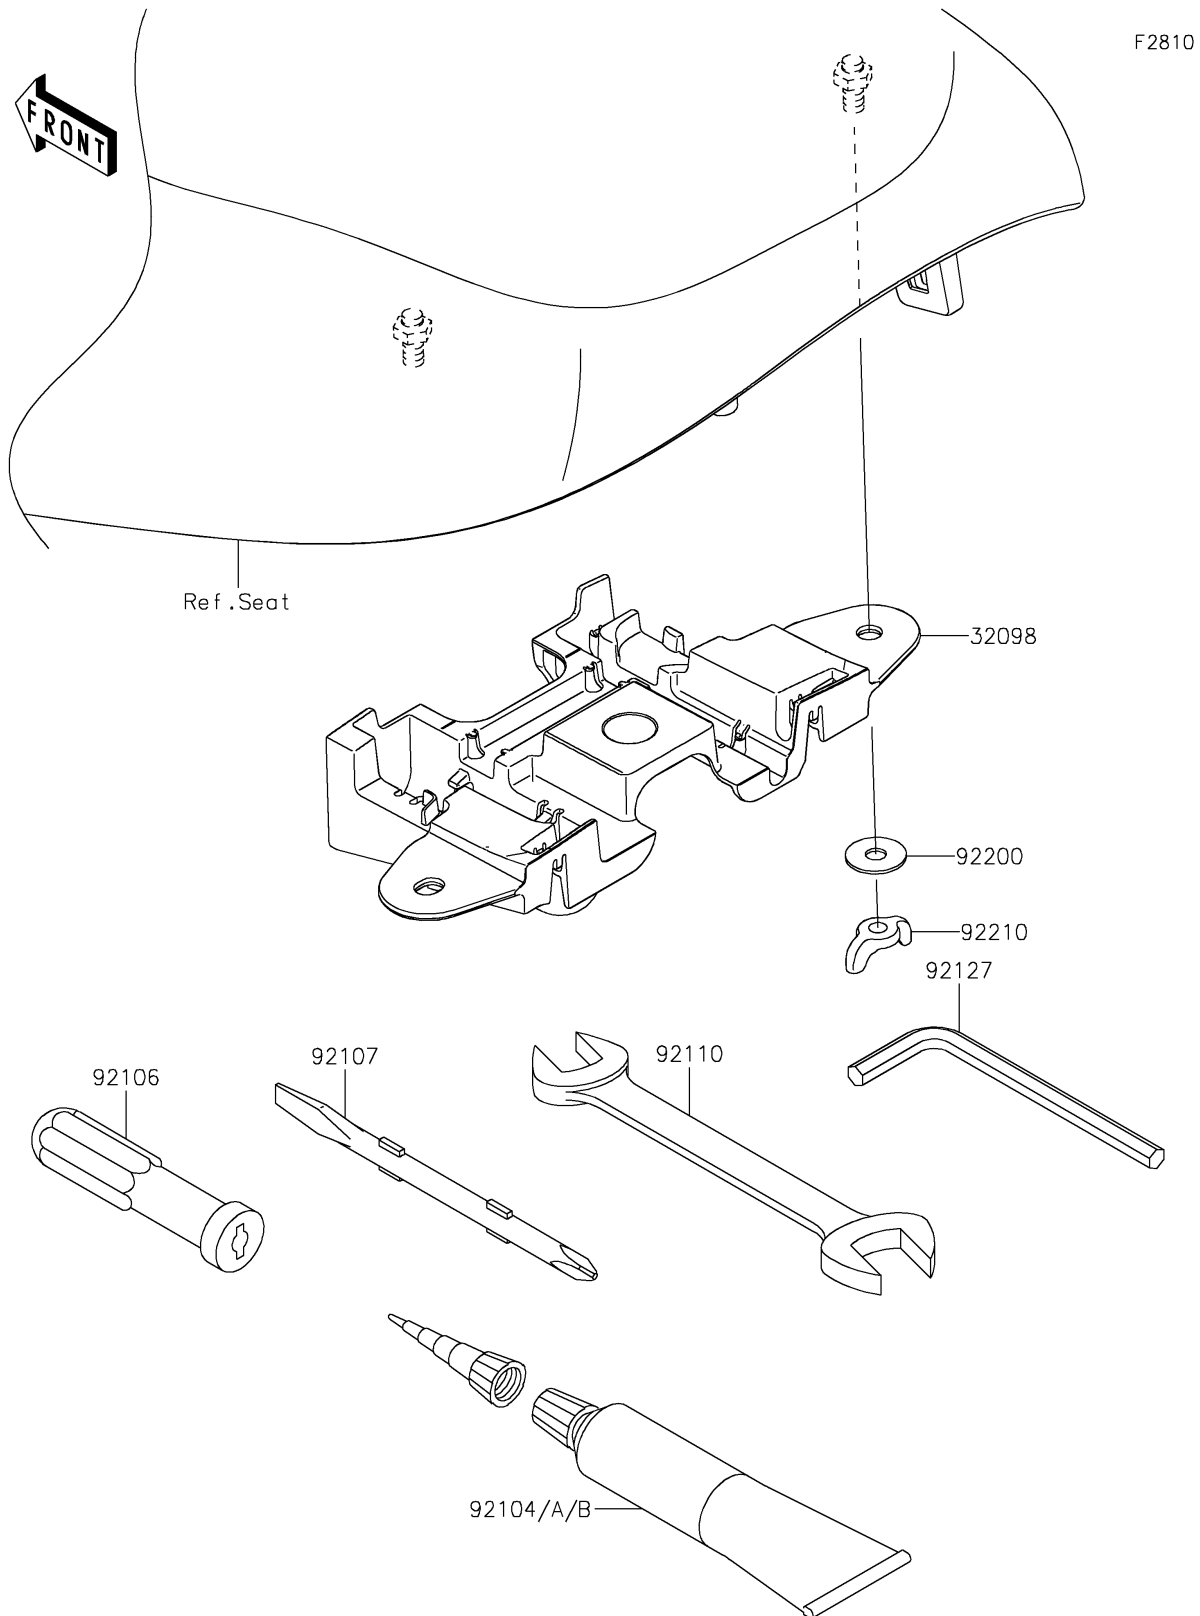

2019 Z900RS CAFE

PARTS DIAGRAM

Owner's Tools