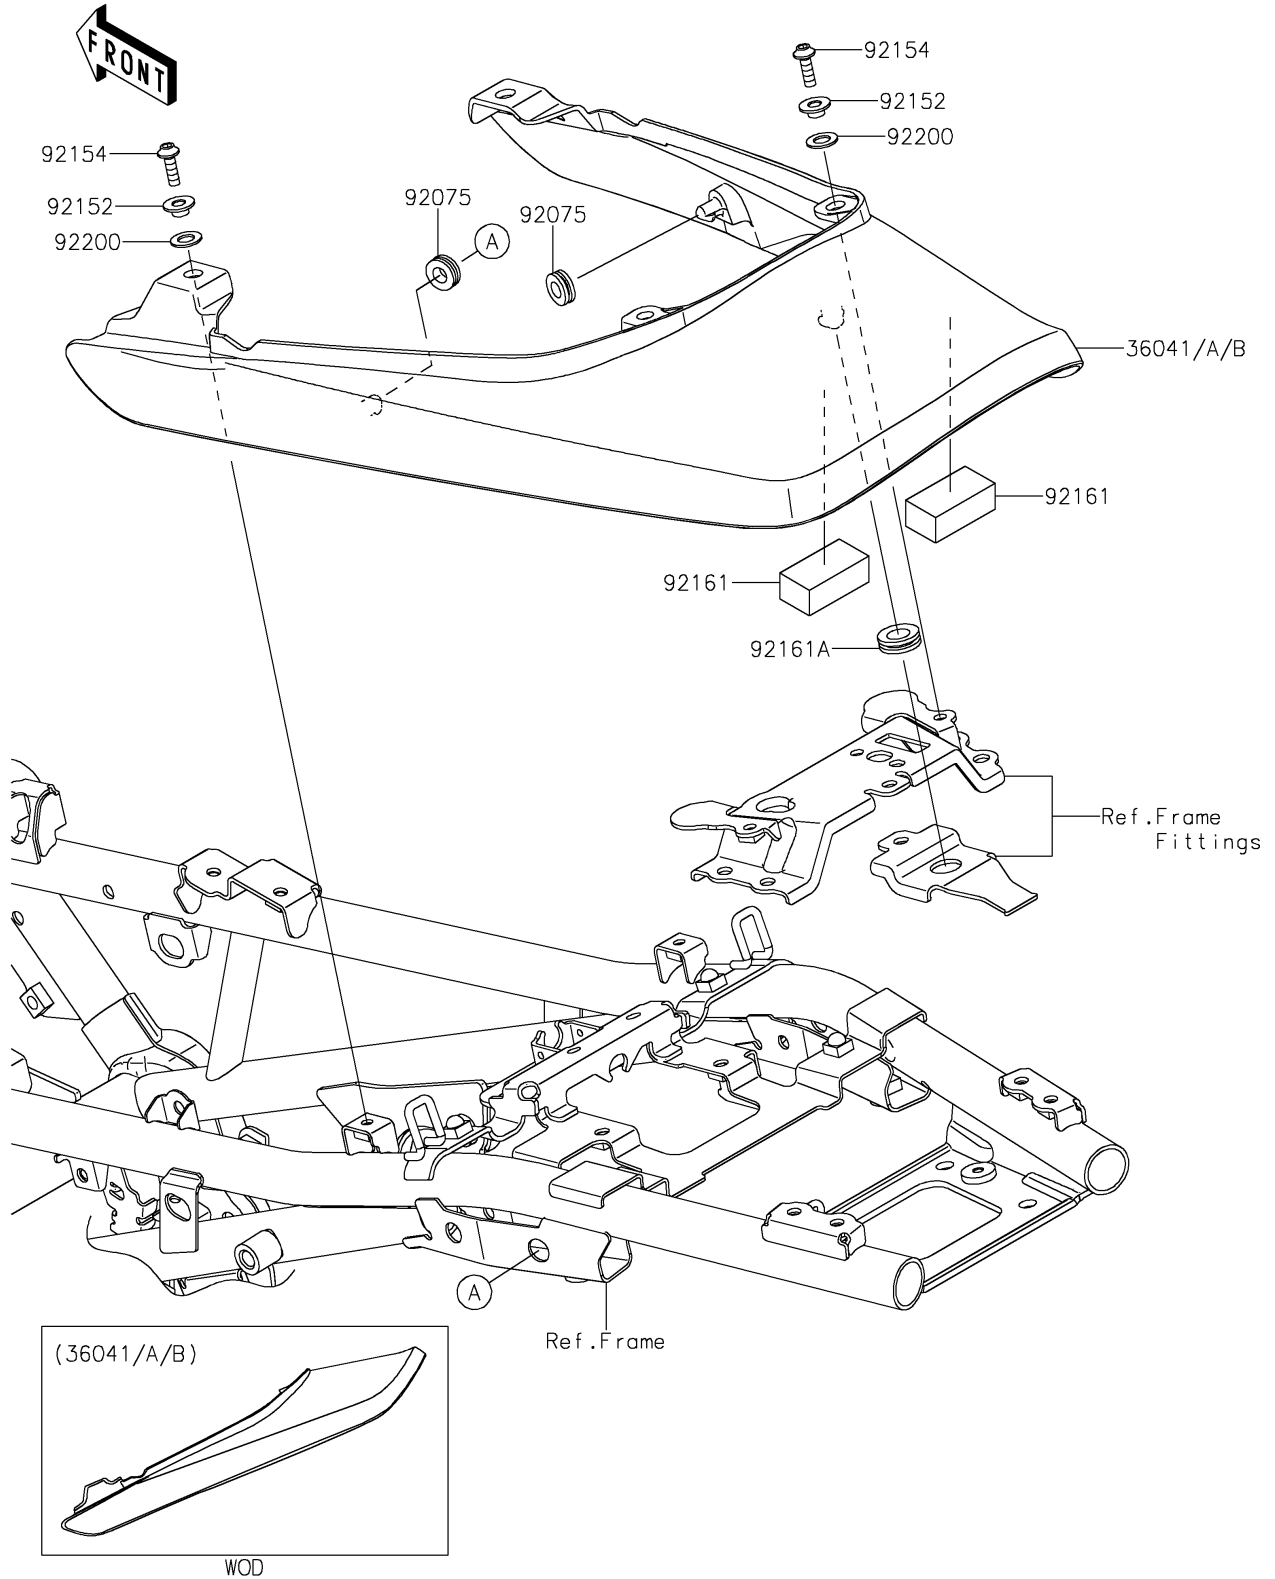

2019 Z900RS CAFE

PARTS DIAGRAM

Seat Cover

F2612

2019 Z900RS CAFE

PARTS LIST

Seat Cover

ITEM NAME	PART NUMBER	QUANTITY
COVER-TAIL,M.G.GRAY (Ref # 36041)	36041-0049-45W	1
COVER-TAIL,S.C.BLUE (Ref # 36041A)	36041-0049-62K	1
DAMPER (Ref # 92075)	92075-161	2
COLLAR,5.6X8X5.45 (Ref # 92152)	92152-2537	4
BOLT,SOCKET,5X16 (Ref # 92154)	92154-1701	4
DAMPER,20X40X15 (Ref # 92161)	92161-1608	2
DAMPER,10X20X6 (Ref # 92161A)	92161-2168	1
WASHER,8.2X15X1 (Ref # 92200)	92200-0742	4