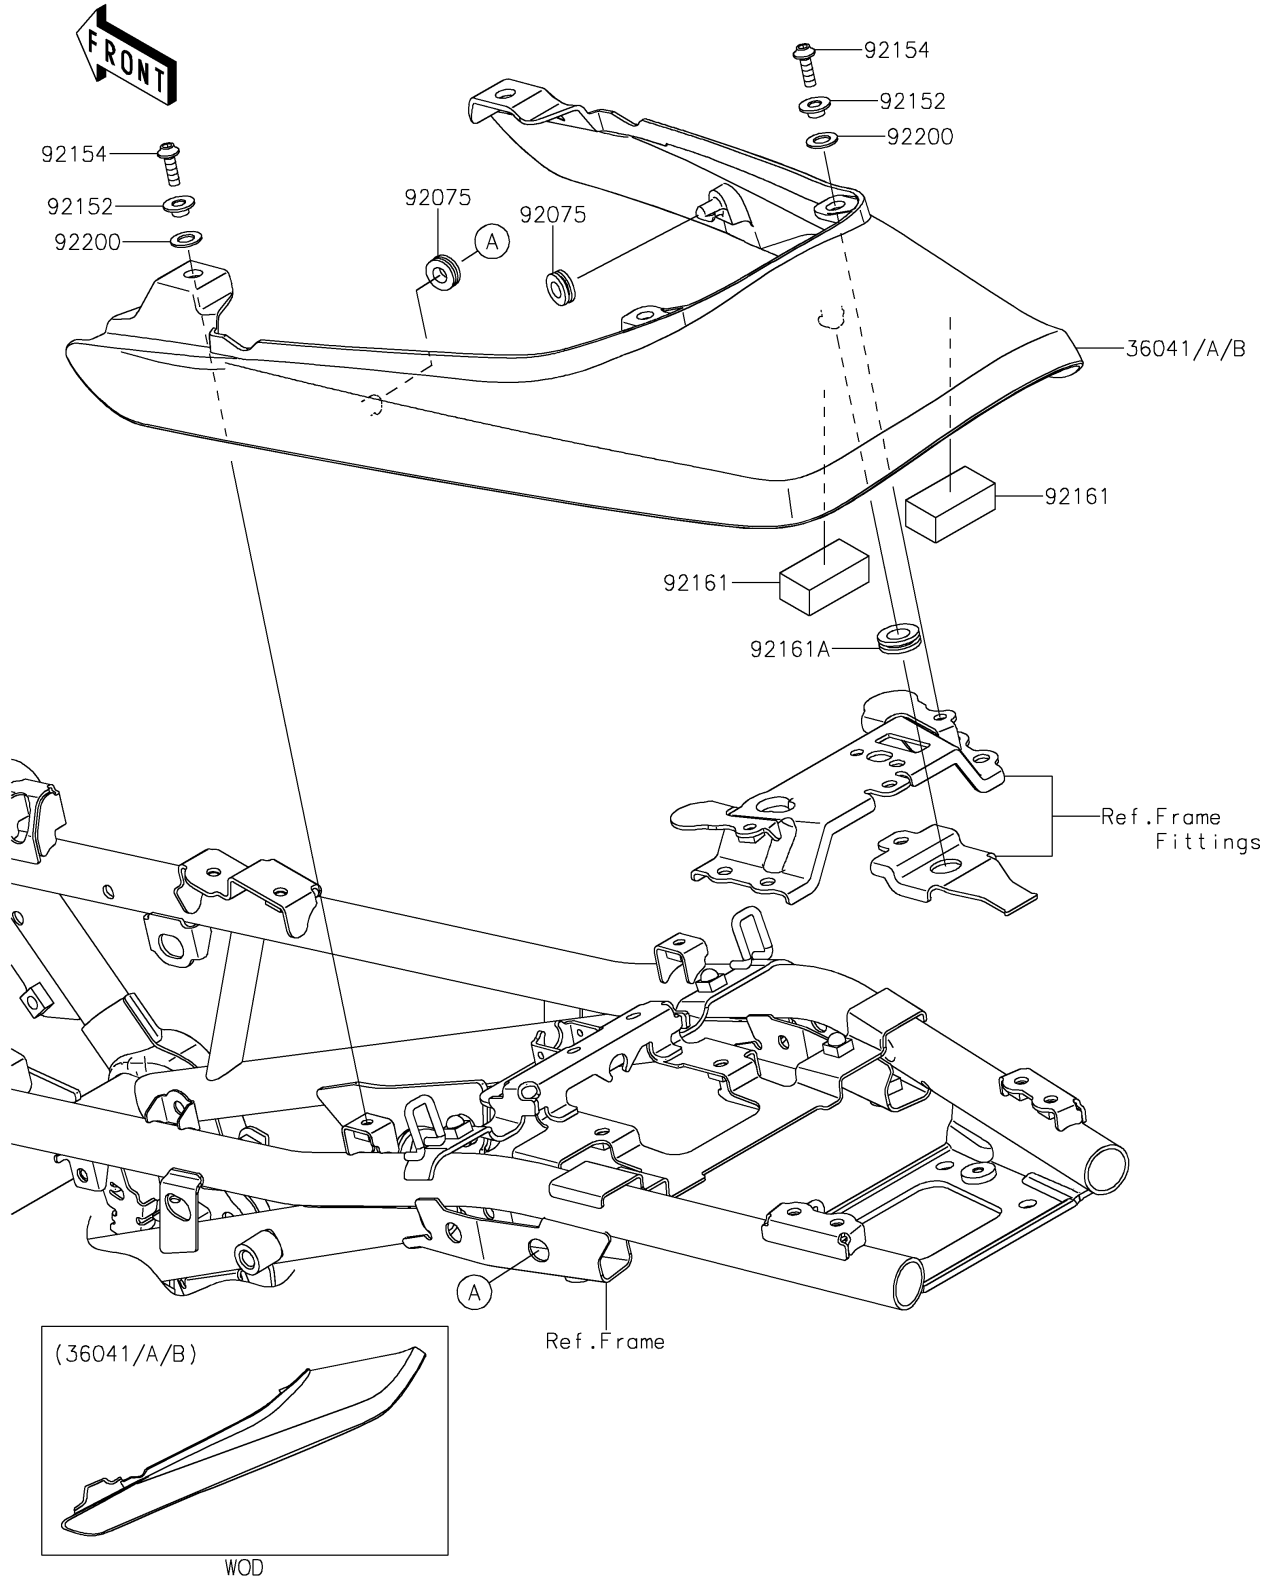

2019 Z900RS CAFE

PARTS DIAGRAM

Seat Cover

F2612

2019 Z900RS CAFE

PARTS LIST

Seat Cover

ITEM NAME	PART NUMBER	QUANTITY
COVER-TAIL,M.G.GRAY (Ref # 36041)	36041-0049-45W	1
COVER-TAIL,S.C.BLUE (Ref # 36041A)	36041-0049-62K	1
DAMPER (Ref # 92075)	92075-161	2
COLLAR,5.6X8X5.45 (Ref # 92152)	92152-2537	4
BOLT,SOCKET,5X16 (Ref # 92154)	92154-1701	4
DAMPER,20X40X15 (Ref # 92161)	92161-1608	2
DAMPER,10X20X6 (Ref # 92161A)	92161-2168	1
WASHER,8.2X15X1 (Ref # 92200)	92200-0742	4