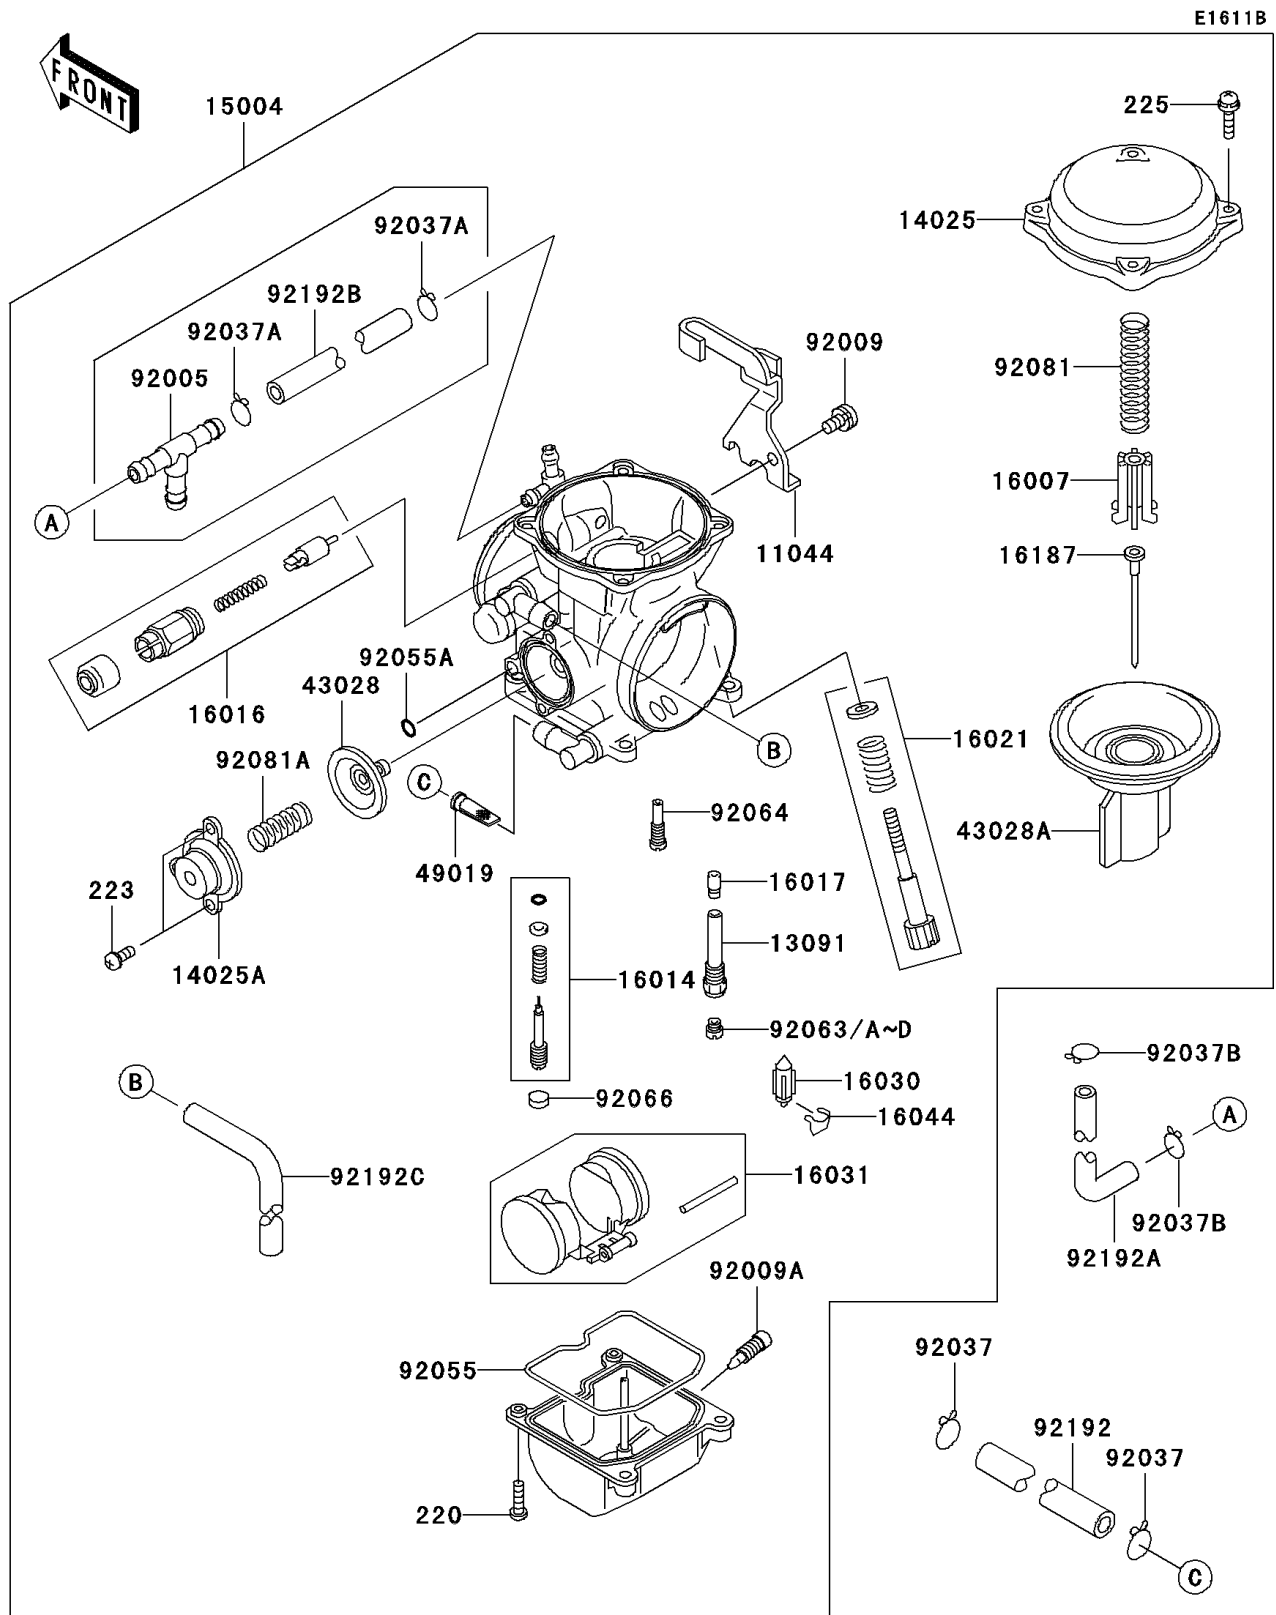

2010 KLR™ 650

PARTS DIAGRAM

Carburetor(EAF)(CA)

2010 KLR™ 650

PARTS LIST

Carburetor(EAF)(CA)

Kawasaki

Let the Good Times Roll®

ITEM NAME

PART NUMBER

QUANTITY
