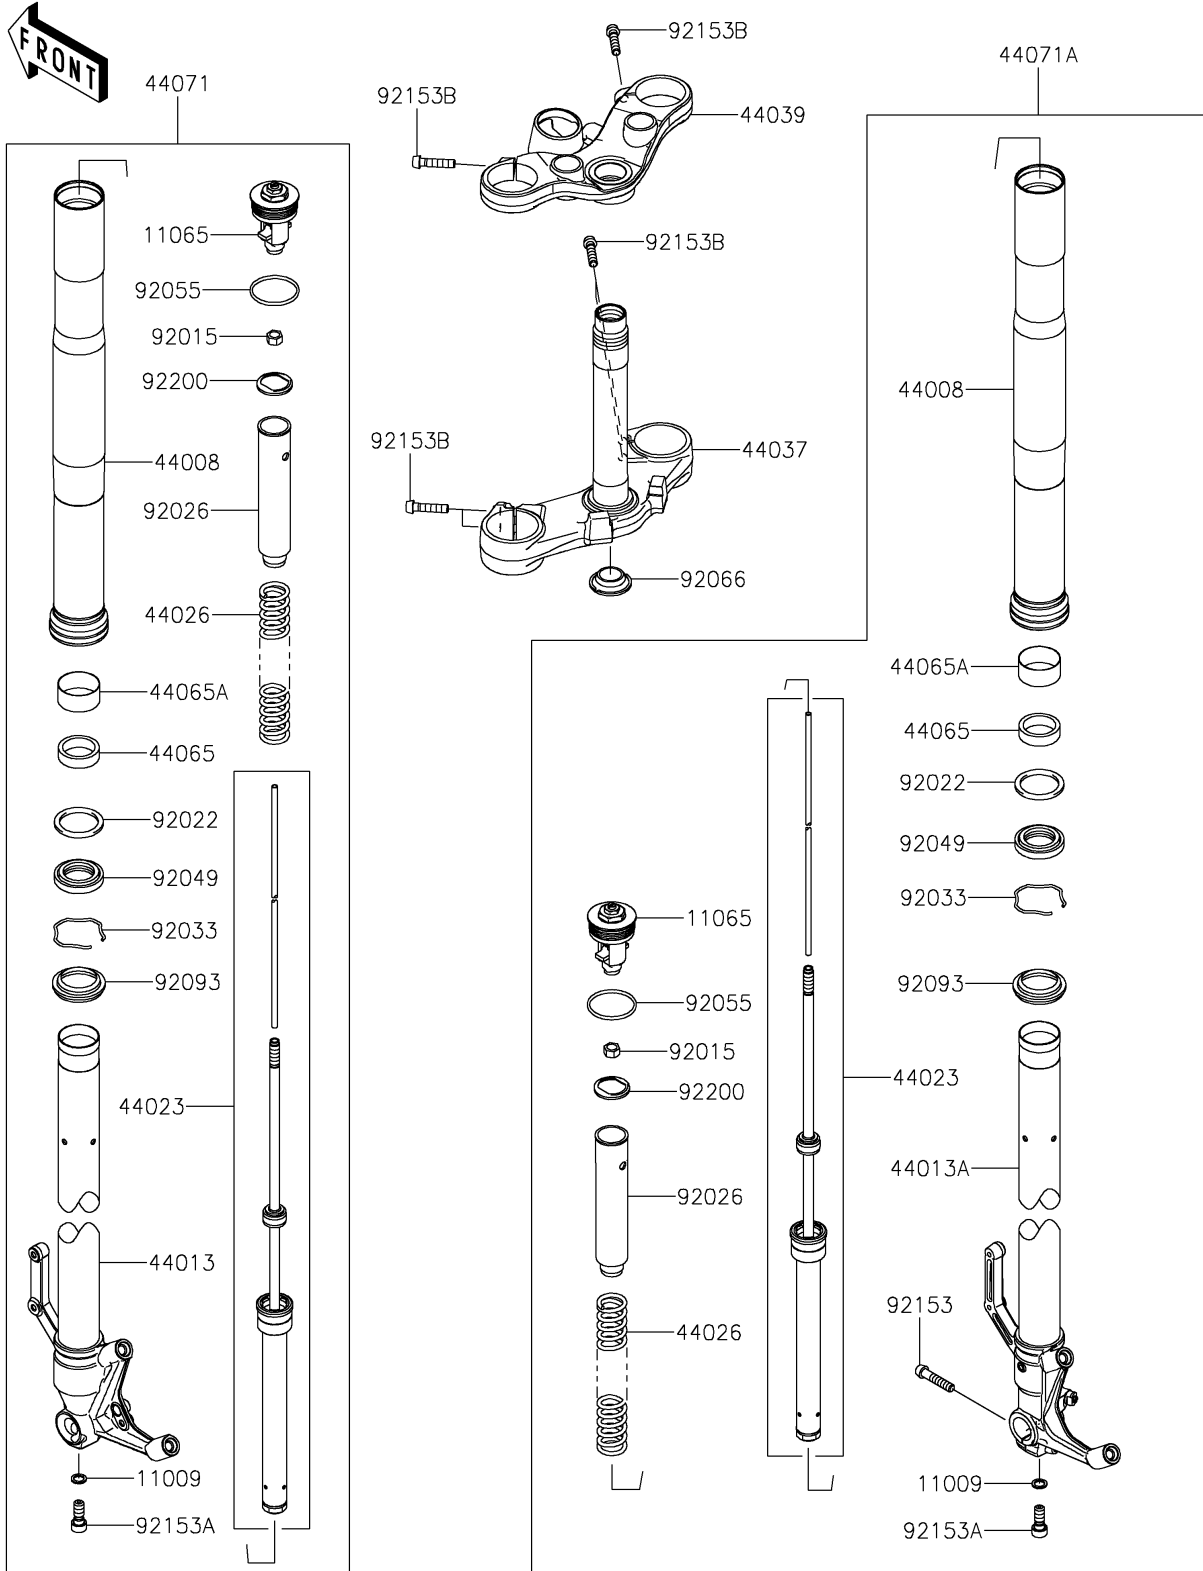

2018 Z900RS

PARTS DIAGRAM

Front Fork

F2340

2018 Z900RS

PARTS LIST

Front Fork

ITEM NAME

PART NUMBER

QUANTITY
