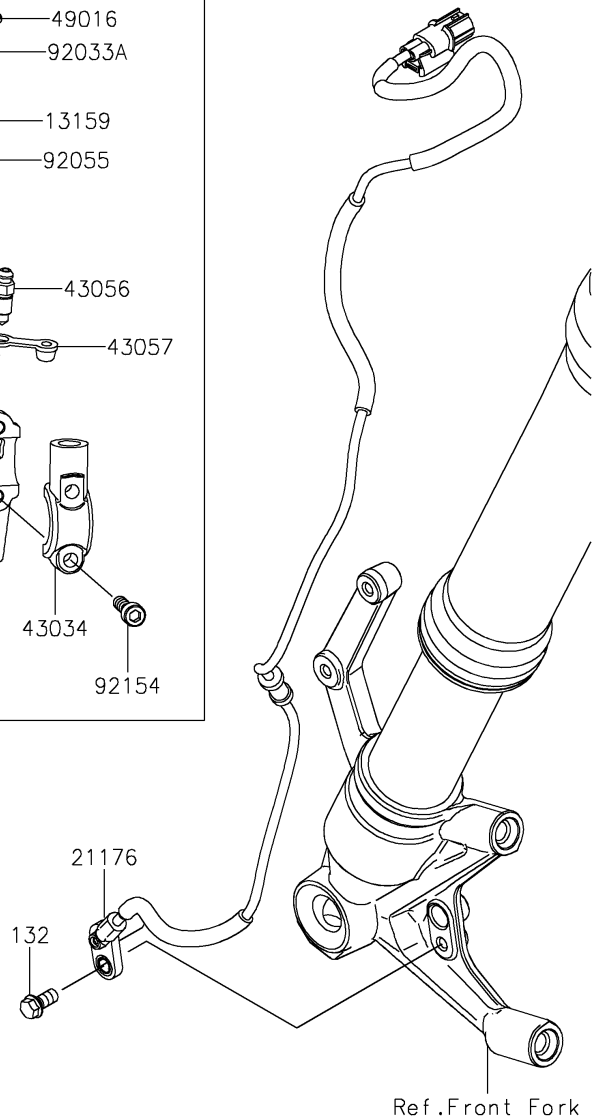

2018 Z900RS

PARTS DIAGRAM

Front Master Cylinder

F2291

2018 Z900RS

PARTS LIST

Front Master Cylinder

ITEM NAME

PART NUMBER

QUANTITY
