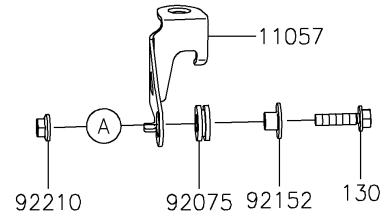

2018 Z900RS

PARTS DIAGRAM

Front Master Cylinder

F2291

2018 Z900RS

PARTS LIST

Front Master Cylinder

ITEM NAME

PART NUMBER

QUANTITY
