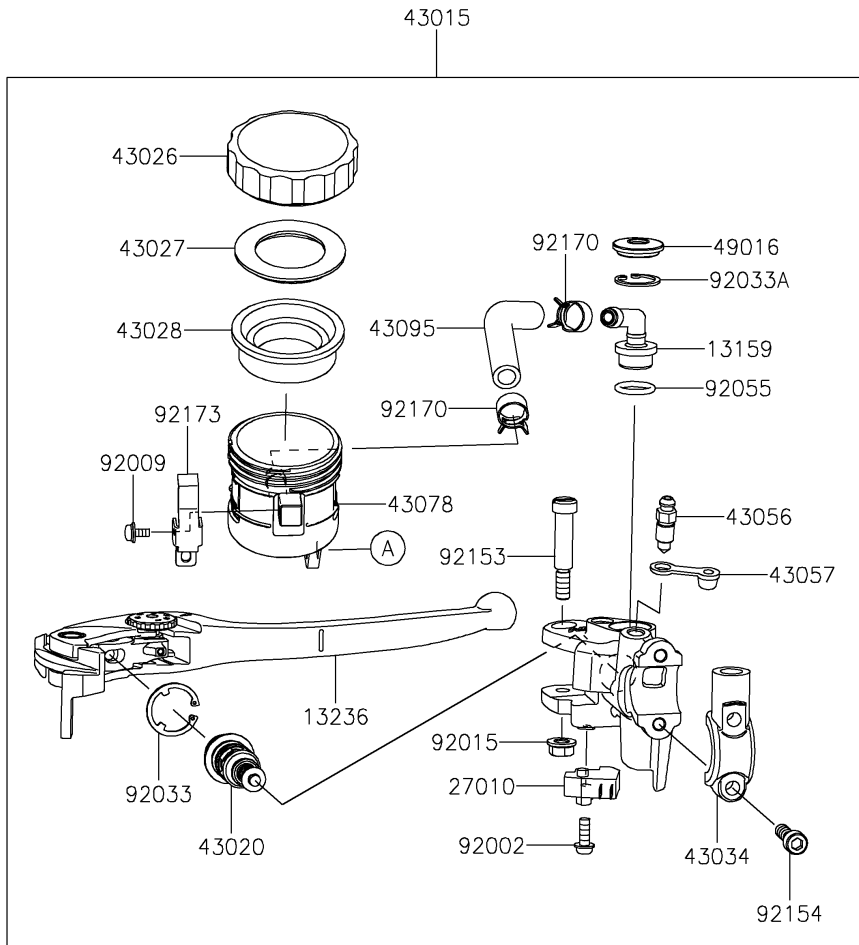

2018 Z900RS

PARTS DIAGRAM

Front Master Cylinder

F2291

2018 Z900RS

PARTS LIST

Front Master Cylinder

ITEM NAME

PART NUMBER

QUANTITY
